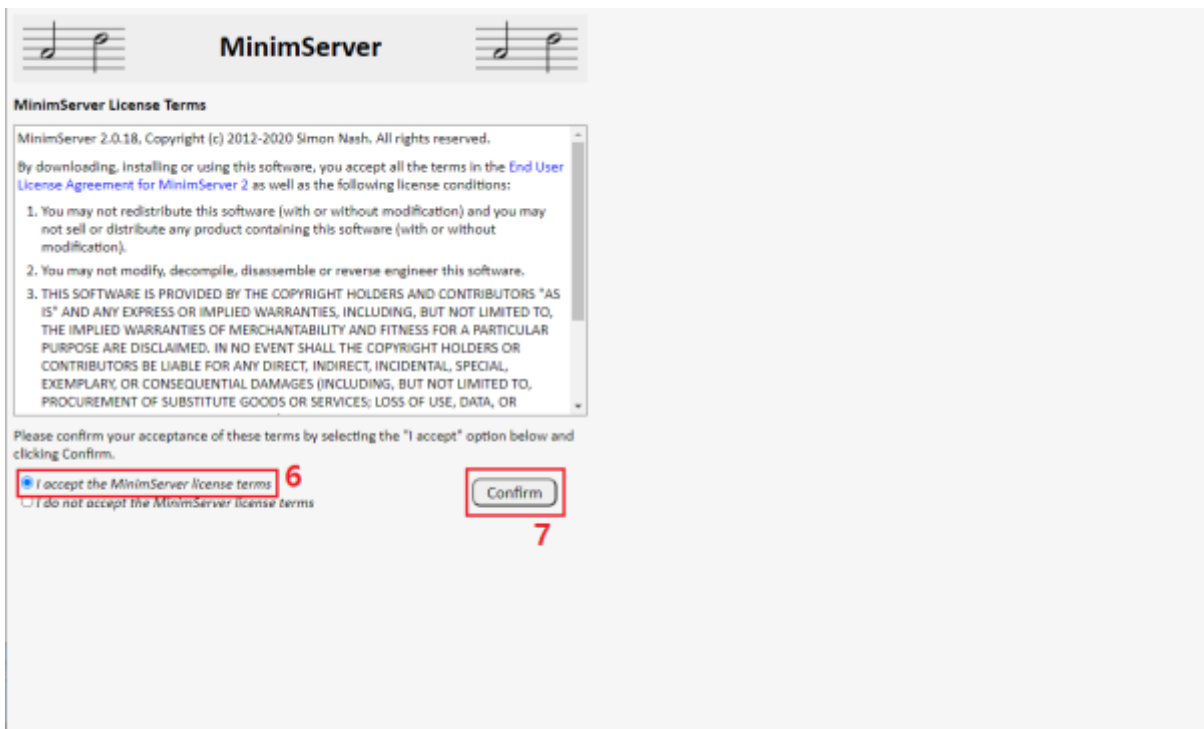

MinimServer

Content directory