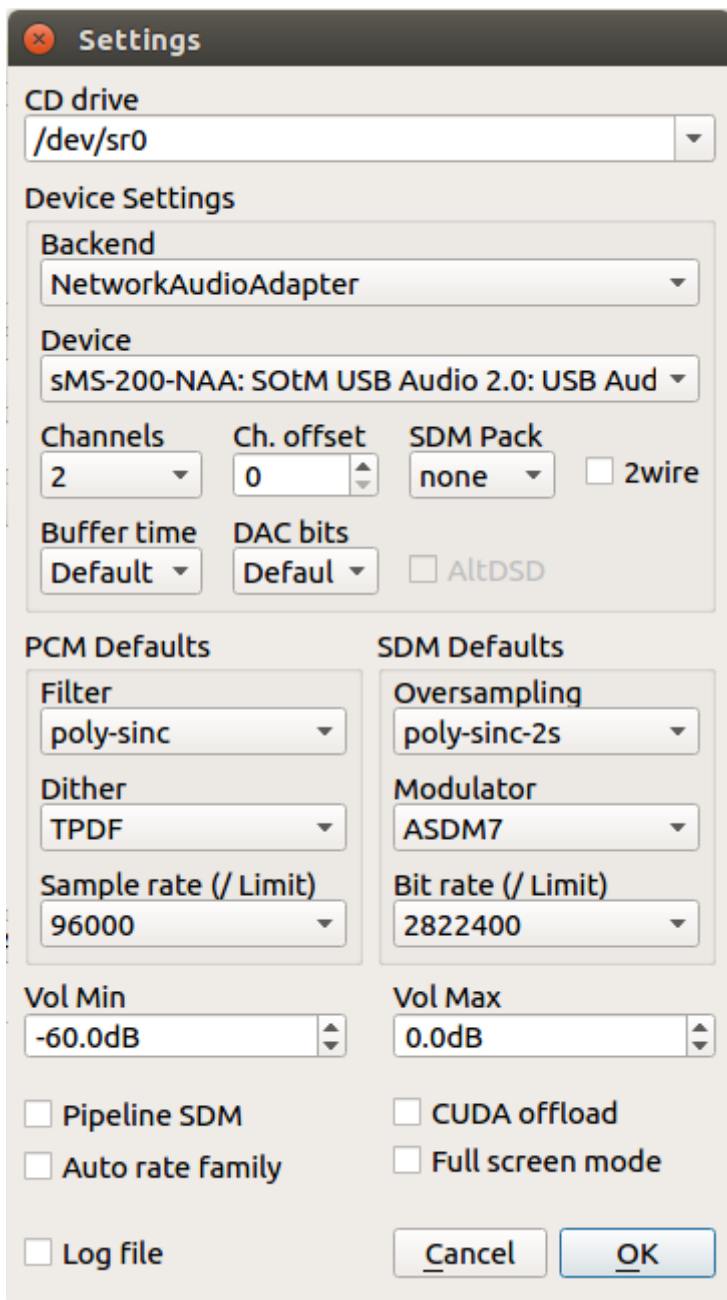

HQPlayer Windows, macOS, Linux  
 . HQPlayer NAA HQPlayer  
 . HQPlayer NAA

up-sampling 가

. DSD

Eunhasu HQPlayer NAA

HQPlayer

HQPlayer

Eunhasu

HQPlayer NAA