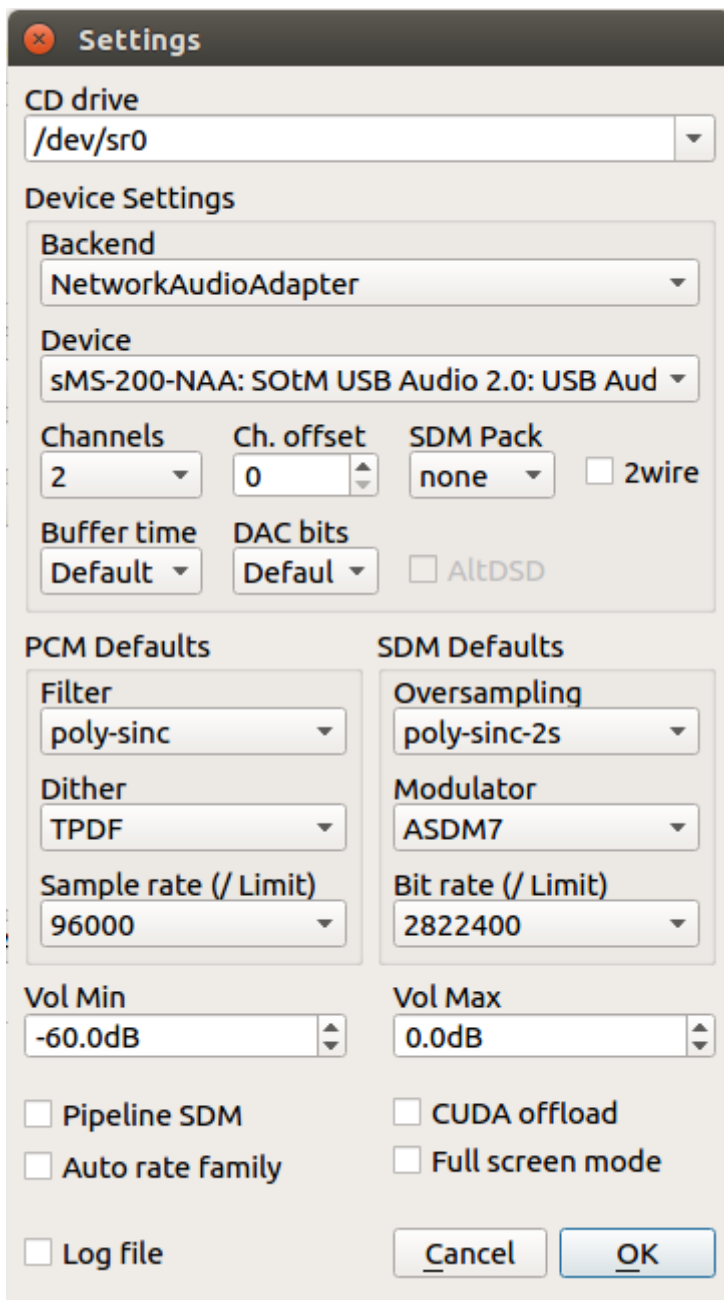

HQPlayer Windows, macOS, Linux  
 . HQPlayer NAA HQPlayer  
 . HQPlayer NAA

up-sampling 가

. DSD

Eunhasu HQPlayer NAA

HQPlayer

HQPlayer

Eunhasu

HQPlayer NAA