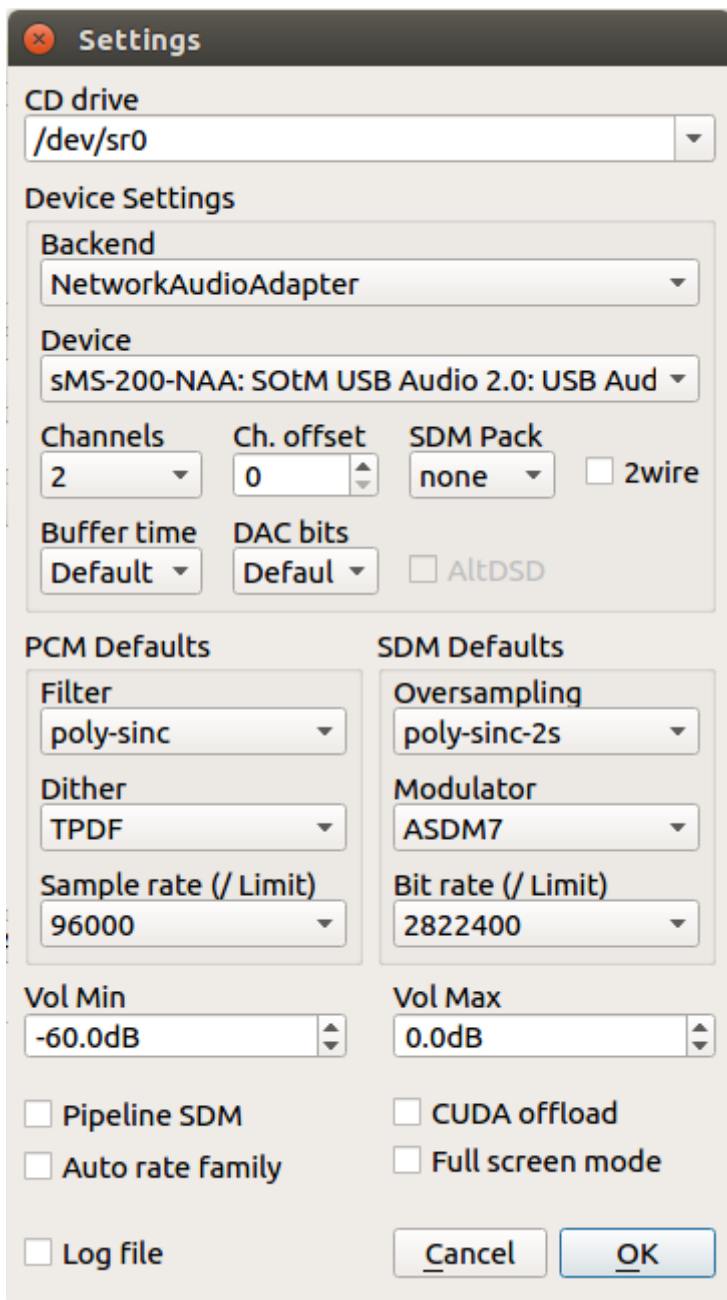

HQPlayer Windows, macOS, Linux

up-sampling 가

HQPlayer NAA HQPlayer

DSD

. HQPlayer NAA

Eunhasu HQPlayer NAA

HQPlayer

HQPlayer