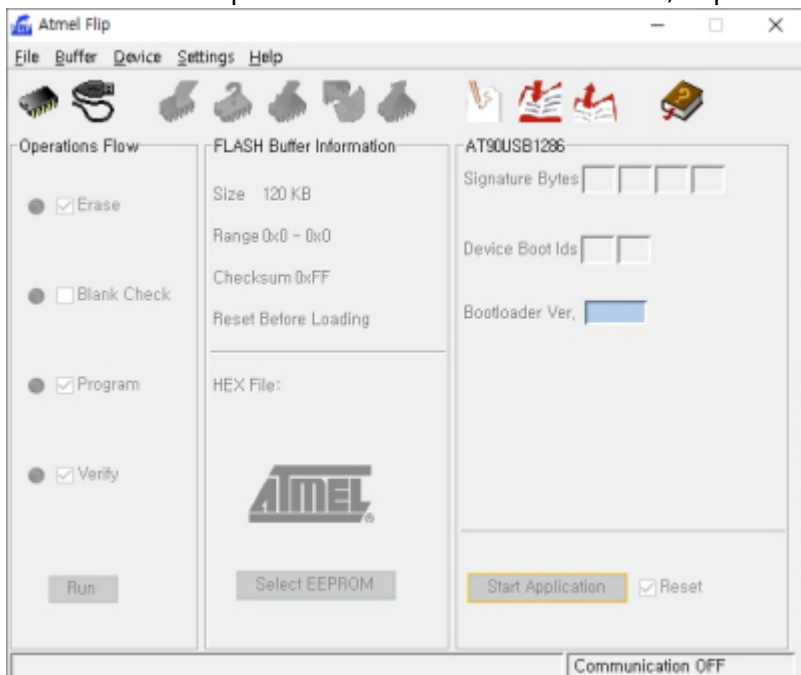

sDP-1000EX

sDP-1000EX PC USB
DFU

sDP-1000EX Audio USB

- OLED
- OLED

Flip

Flip , Flip

, AT90USB1286

USB Port Connection 'Open'