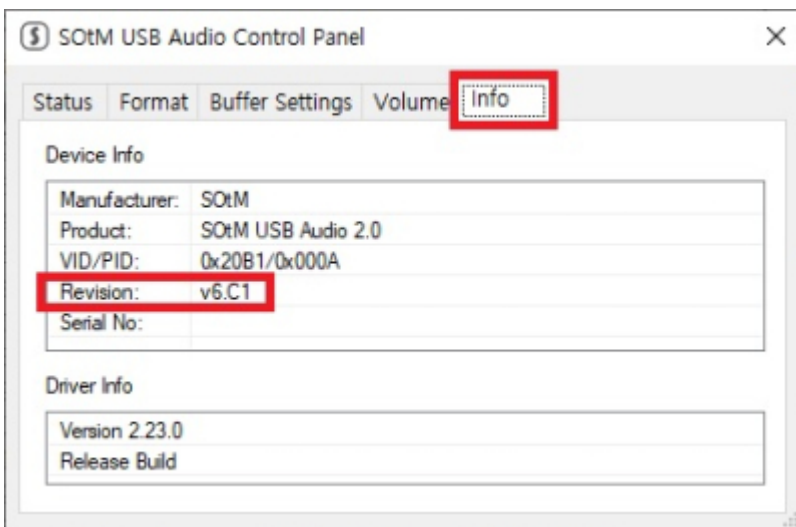

SotM USB Audio Firmware Upgrade

1. sDP-1000EX PC USB
2. Windows OS

sDP-1000EX
SotM USB Audio Firmware Upgrade

'Browse'

'Start'

가 , SOTM USB Audio Control Panel sDP-1000EX

sDP-1000EX FW

- [sDP-1000Ex_V2.1_20190705.zip](#)
- [app_usb_aud_l1_2xoxs_v6.c2.bin](#)