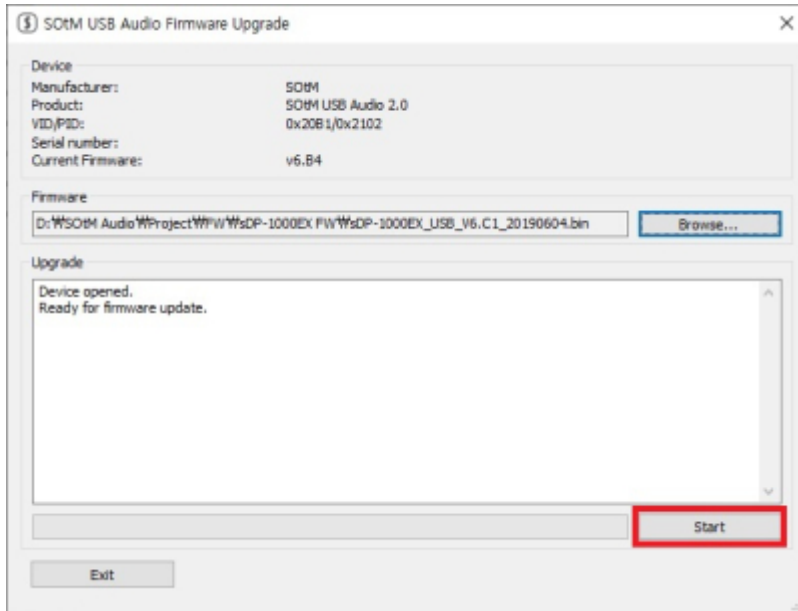

SotM USB Audio Firmware Upgrade

1. sDP-1000EX PC USB
2. Windows OS

sDP-1000EX
SotM USB Audio Firmware Upgrade

'Browse'

'Start'

가 , SOTM USB Audio Control Panel sDP-1000EX

sDP-1000EX FW

- [sDP-1000Ex_V2.1_20190705.zip](#)
- [app_usb_aud_l1_2xoxs_v6.c2.bin](#)