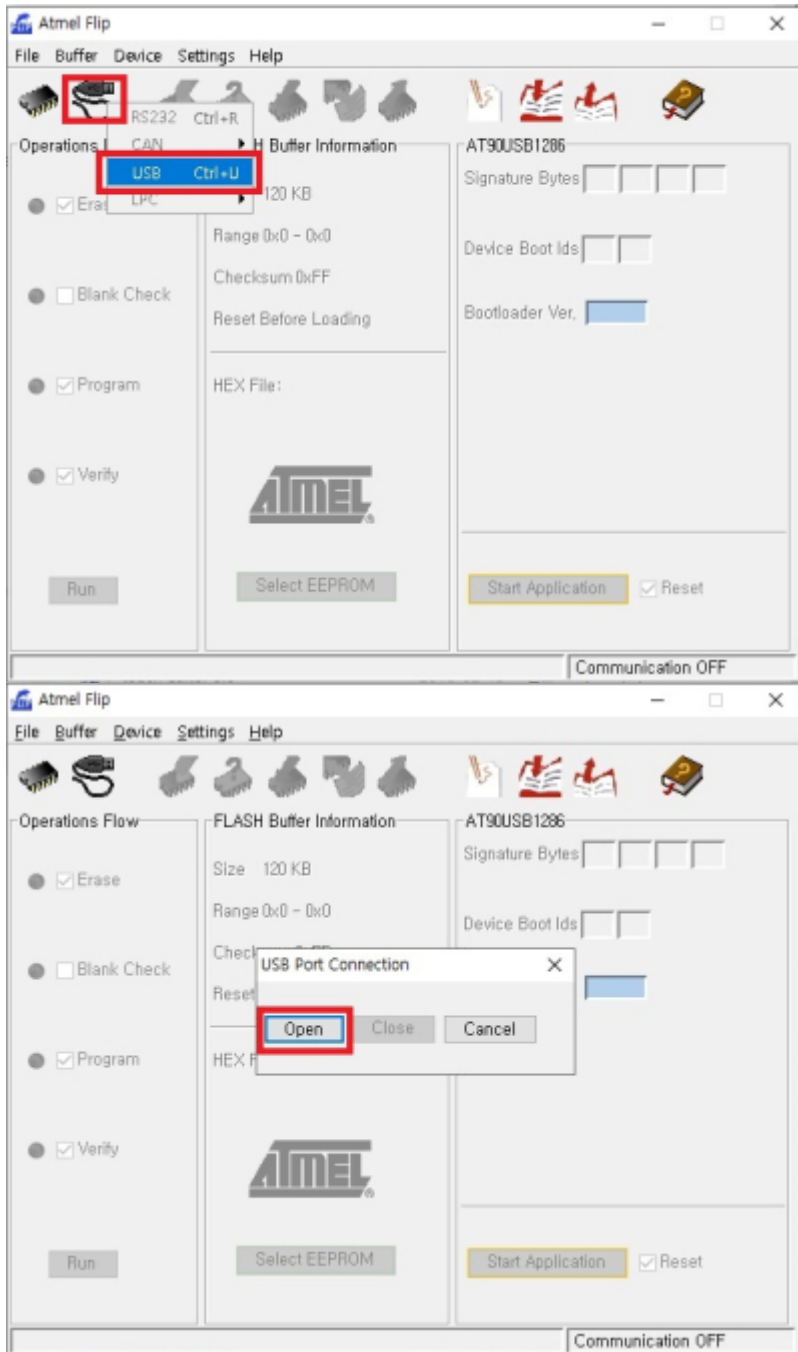

sDP-1000EX

sDP-1000EX PC USB
DFU

sDP-1000EX Audio USB

- OLED
- OLED

Flip

Flip , Flip

, AT90USB1286

USB Port Connection 'Open'