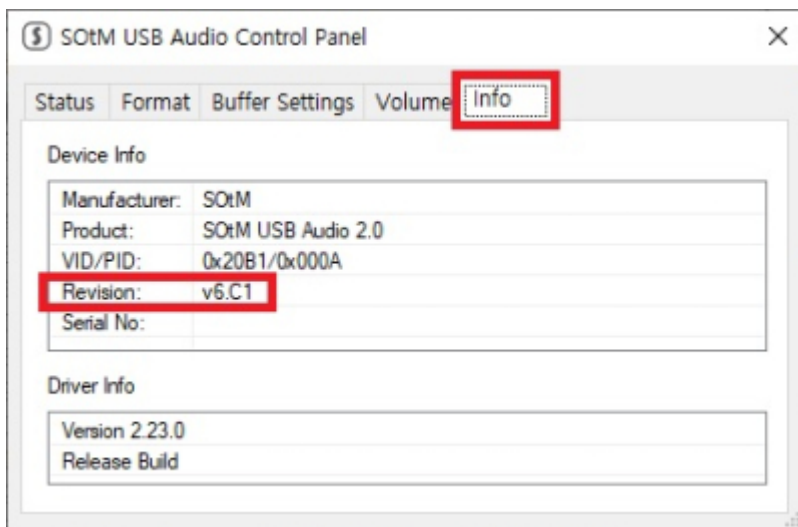

SotM USB Audio Firmware Upgrade

1. sDP-1000EX PC USB
2. Windows OS

sDP-1000EX
SotM USB Audio Firmware Upgrade

'Browse'

'Start'

가 , SOTM USB Audio Control Panel sDP-1000EX

sDP-1000EX FW

- [sDP-1000Ex_V2.1_20190705.zip](#)
- [app_usb_aud_l1_2xoxs_v6.c2.bin](#)