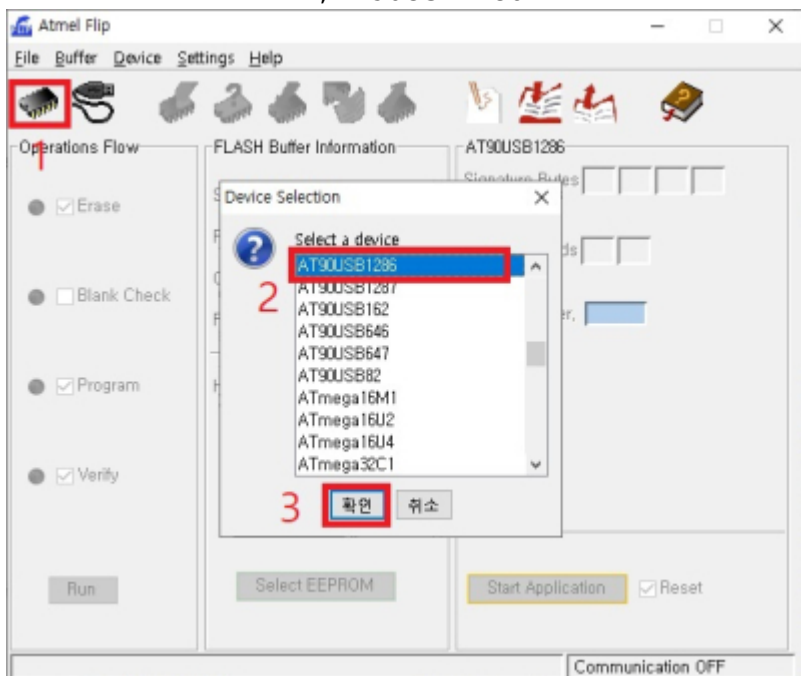

sDP-1000EX

sDP-1000EX PC USB
DFU

sDP-1000EX Audio USB

- OLED
- OLED

Flip

Flip , Flip

, AT90USB1286

USB Port Connection 'Open'