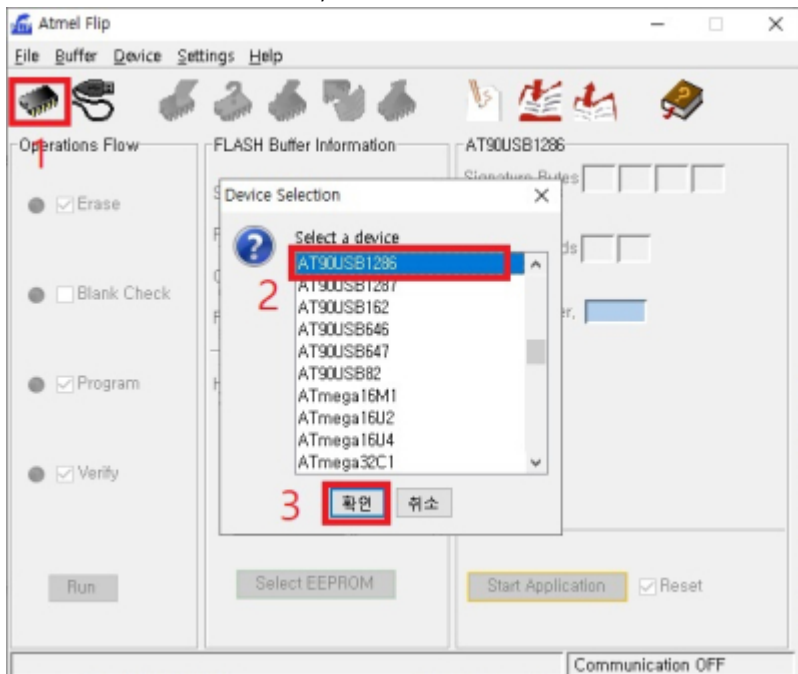

sDP-1000EX

sDP-1000EX PC USB
DFU

sDP-1000EX Audio USB

- OLED
- OLED

Flip

Flip , Flip

, AT90USB1286

USB Port Connection 'Open'