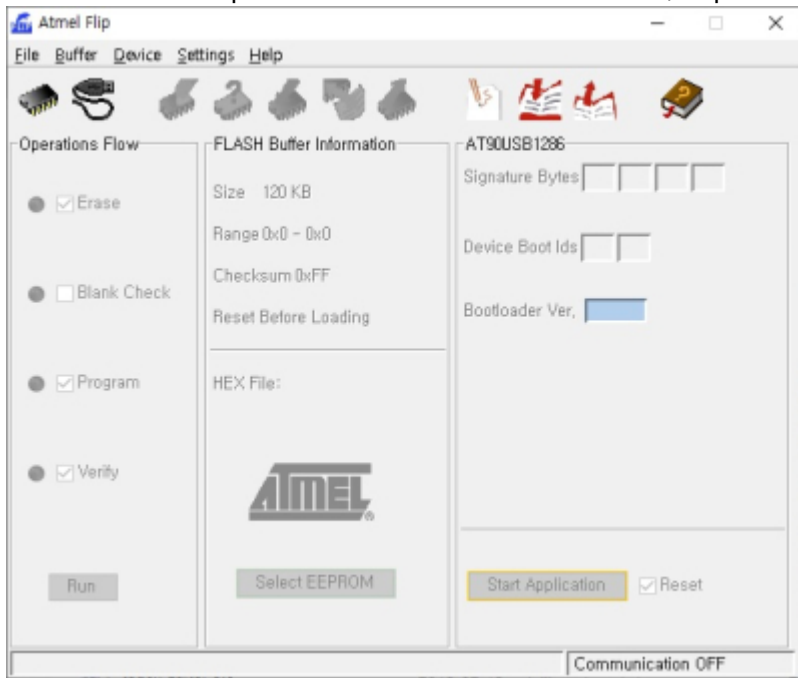

sDP-1000EX

sDP-1000EX PC USB
DFU

sDP-1000EX Audio USB

- OLED
- OLED

Flip

Flip , Flip

, AT90USB1286

USB Port Connection 'Open'