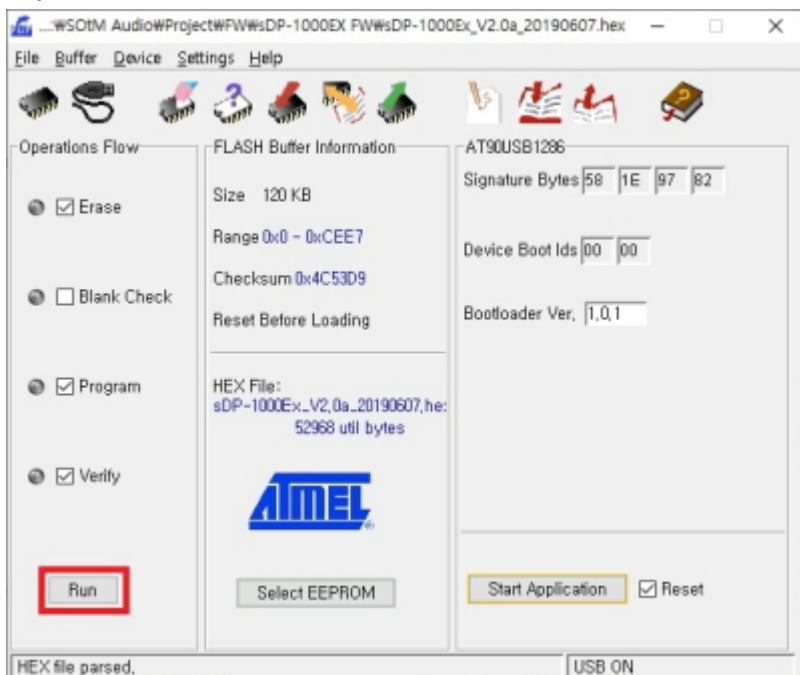

'Run'

1. 가 , sDP-1000EX Audio USB
2. Audio
3. Audio , OLED가
   - , OLED ,