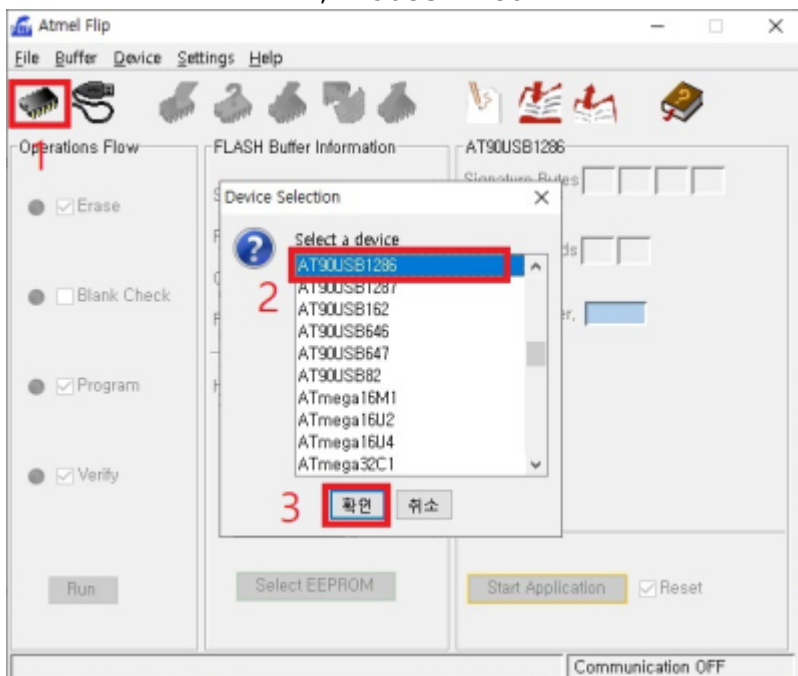

sDP-1000EX

sDP-1000EX PC USB
DFU

sDP-1000EX Audio USB

- OLED
- OLED

Flip

Flip , Flip

, AT90USB1286

USB Port Connection 'Open'