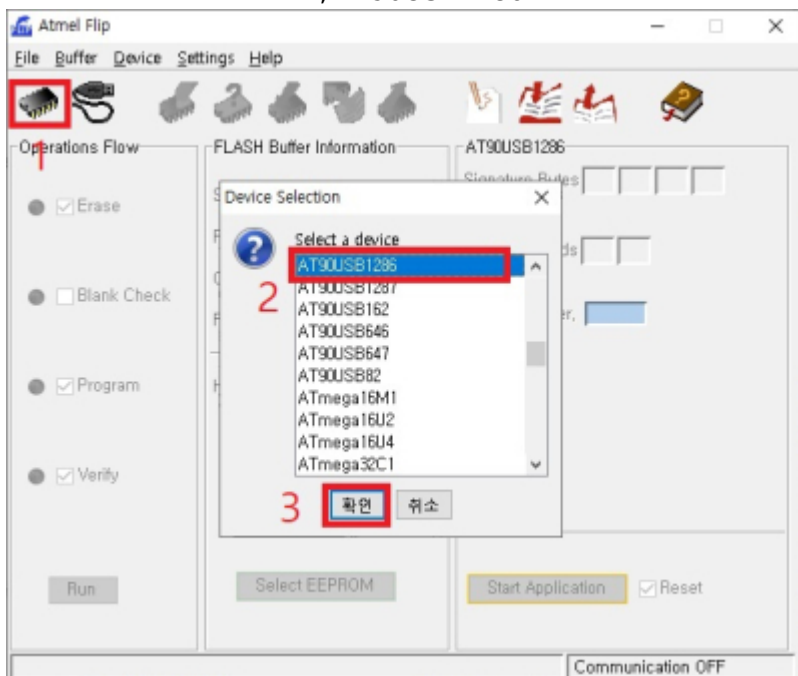

## sDP-1000EX

sDP-1000EX PC USB  
DFU

sDP-1000EX Audio USB

- OLED
- OLED

# Flip

Flip , Flip

, AT90USB1286

USB Port Connection 'Open'

'Load Hex File

'Run'

- 가 , sDP-1000EX Audio USB
- Audio
- Audio , OLED가
  - , OLED ,