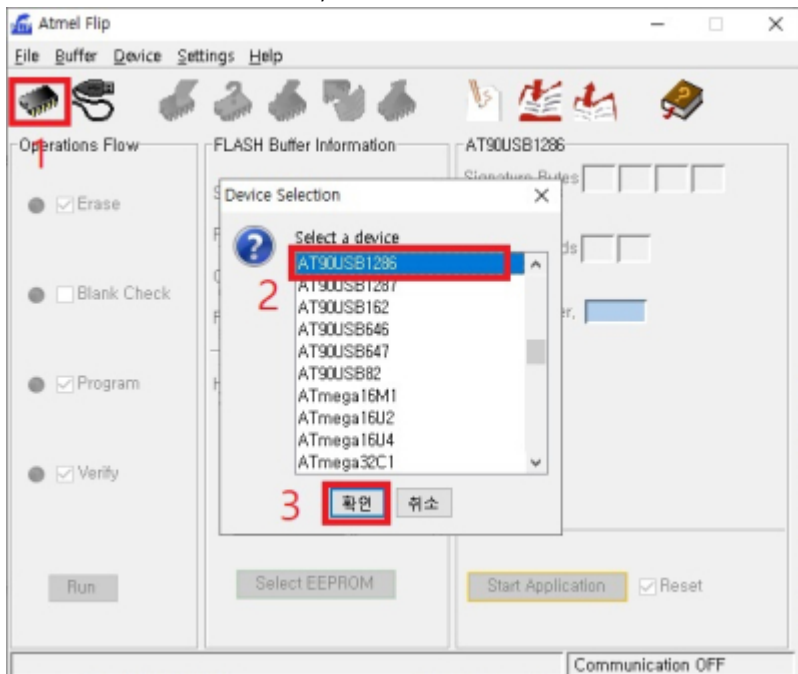

, AT90USB1286

USB Port Connection 'Open'