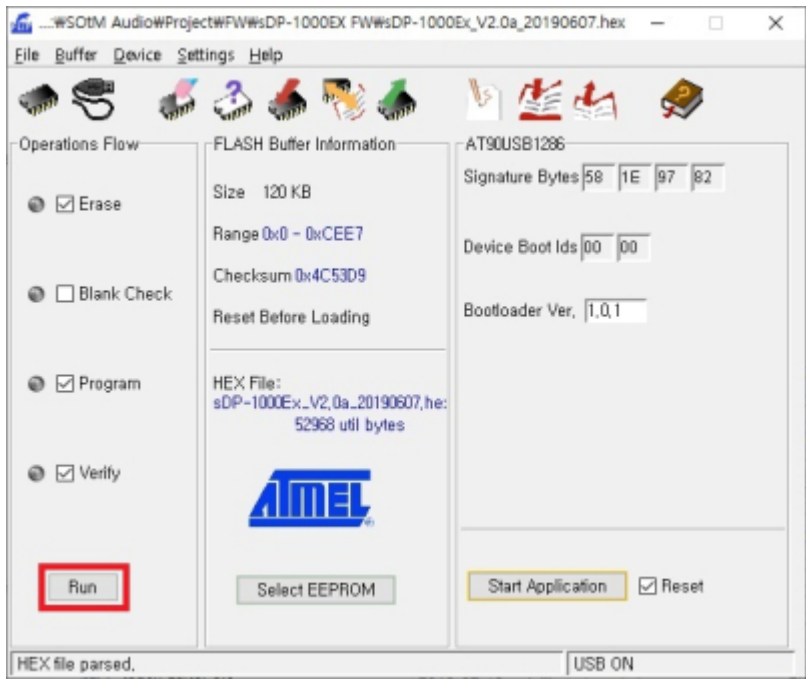

'Run'

- 가 , sDP-1000EX Audio USB
- Audio , OLED가
- , OLED ,