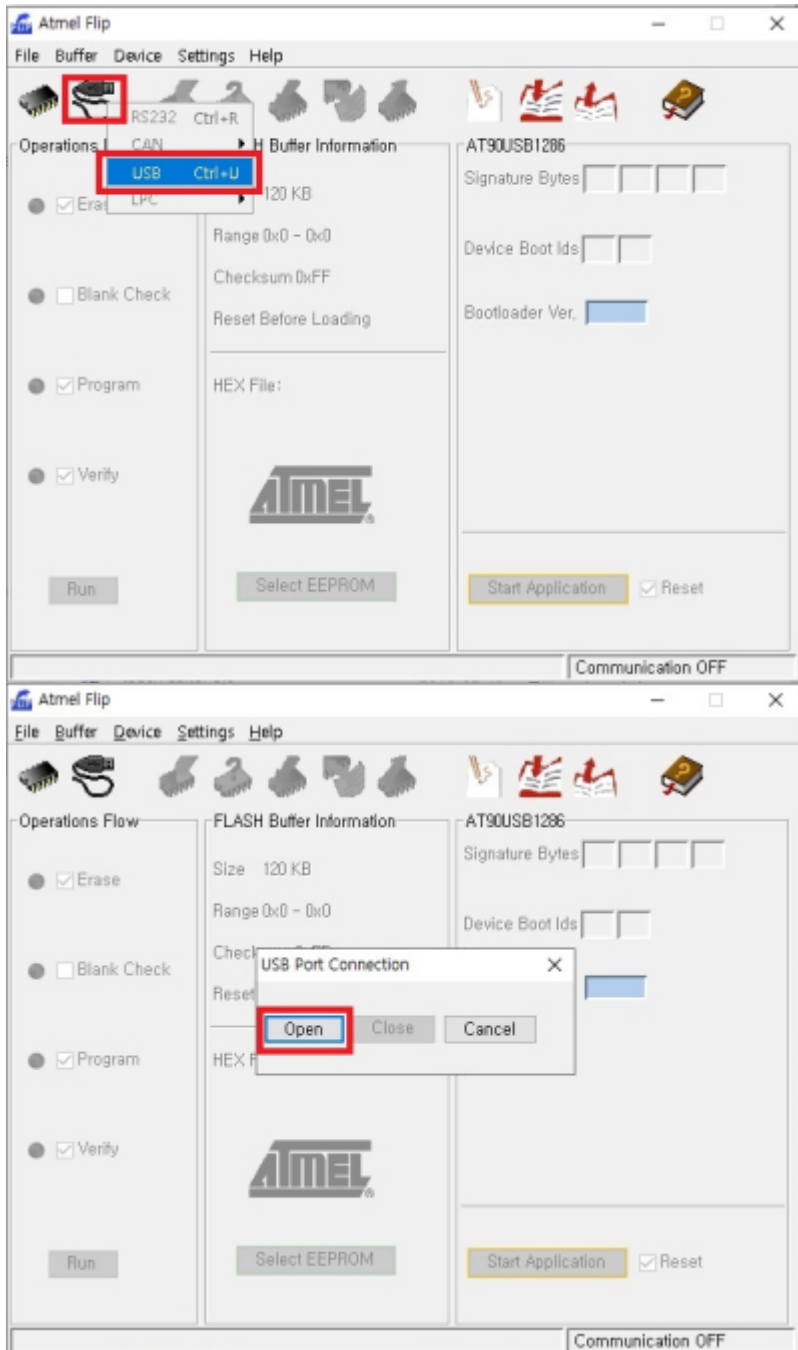

sDP-1000EX

sDP-1000EX PC USB
DFU

sDP-1000EX Audio USB

- OLED
- OLED

Flip

Flip , Flip

, AT90USB1286

USB Port Connection 'Open'