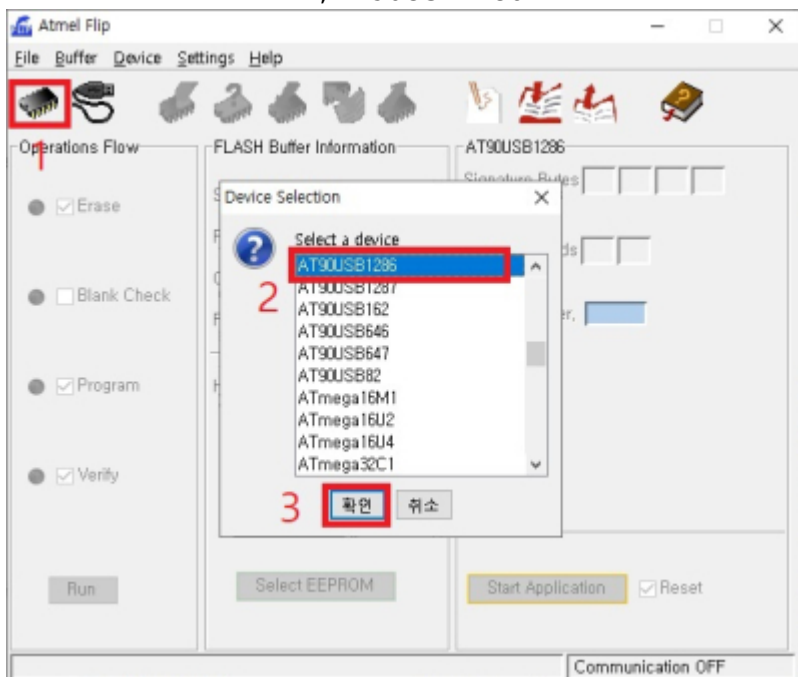

sDP-1000EX PC USB
DFU

sDP-1000EX Audio USB

- OLED
- OLED

Flip

Flip

, Flip

, AT90USB1286

USB Port Connection 'Open'