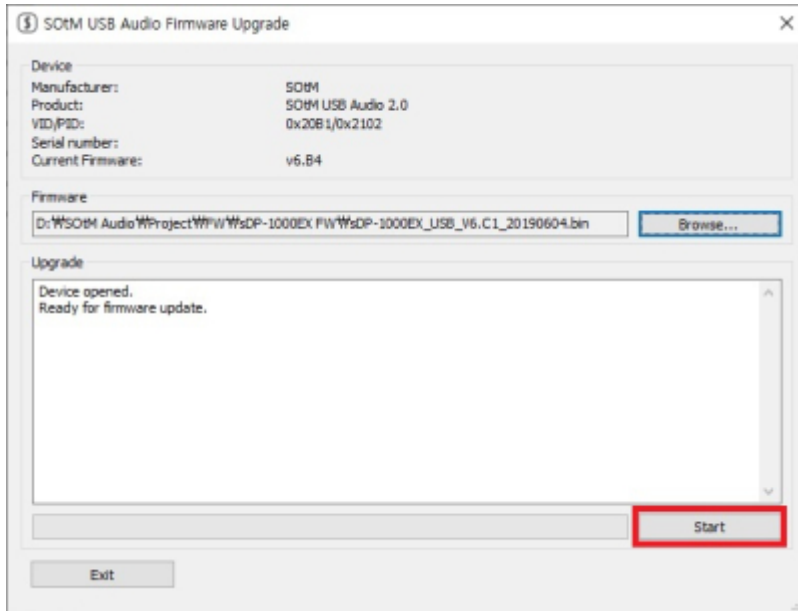

SotM USB Audio Firmware Upgrade

1. sDP-1000EX PC USB sDP-1000EX
2. SotM USB Audio Firmware Upgrade

'Browse'

'Start'

가 , SOTM USB Audio Control Panel sDP-1000EX

sDP-1000EX FW

- [sDP-1000Ex_V2.1_20190705.zip](#)
- [app_usb_aud_l1_2xoxs_v6.c2.bin](#)