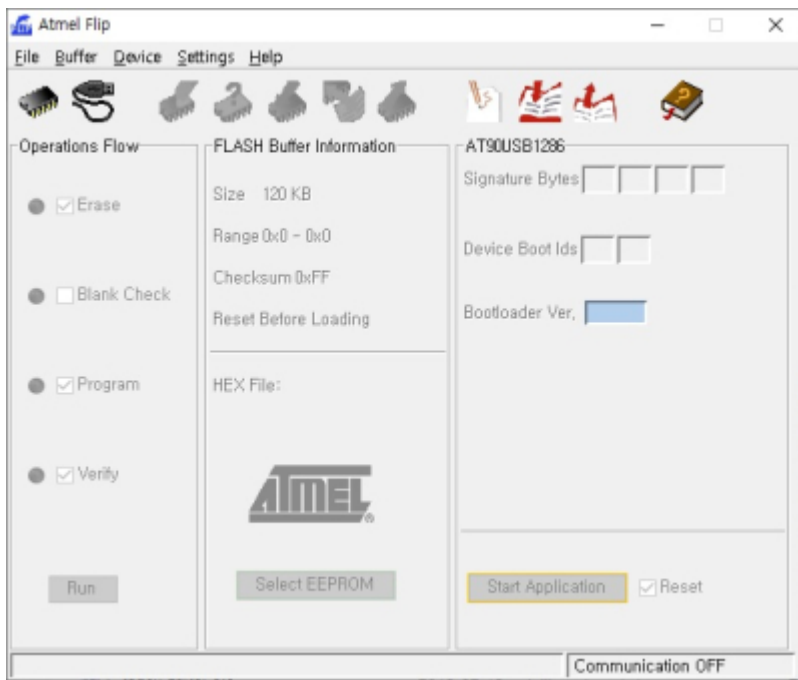

sDP-1000EX PC USB
DFU

sDP-1000EX Audio USB

- OLED
- OLED

Flip

Flip

, Flip

, AT90USB1286

USB Port Connection 'Open'