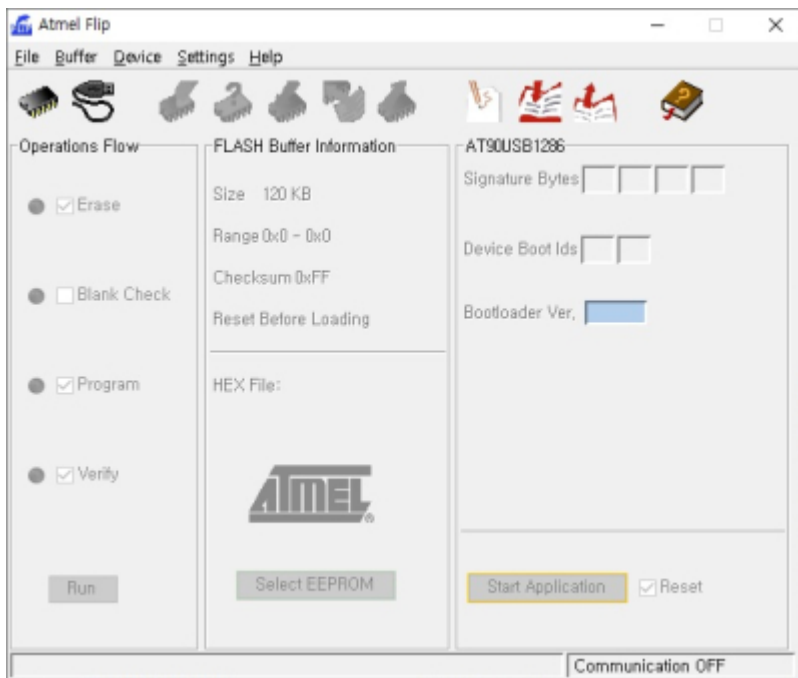

sDP-1000EX PC USB
DFU

sDP-1000EX Audio USB

- OLED
- OLED

Flip

Flip

, Flip

, AT90USB1286

USB Port Connection 'Open'