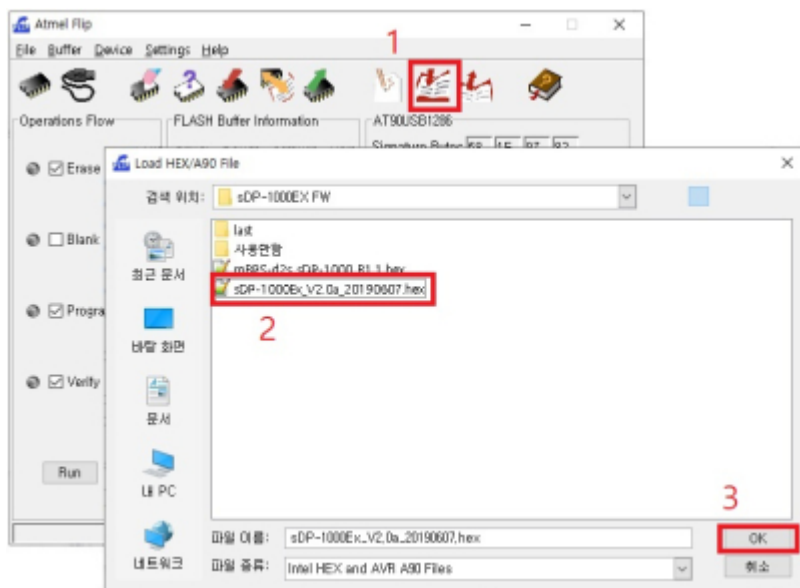

'Run'

1. 가 , sDP-1000EX Audio USB
2. Audio
3. Audio , OLED가
   - , OLED ,