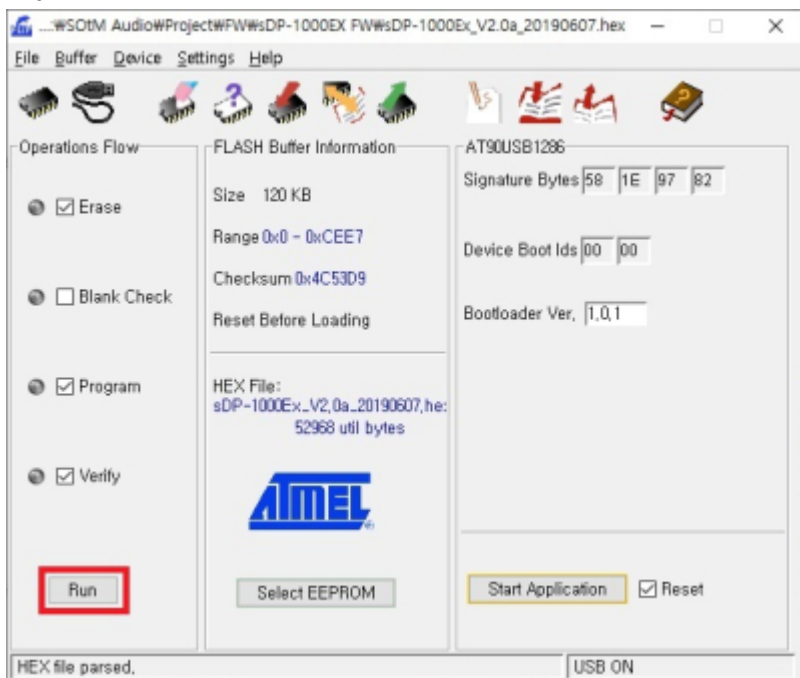

'Run'

1. 가 , sDP-1000EX Audio USB
2. Audio
3. Audio , OLED가
   - , OLED ,