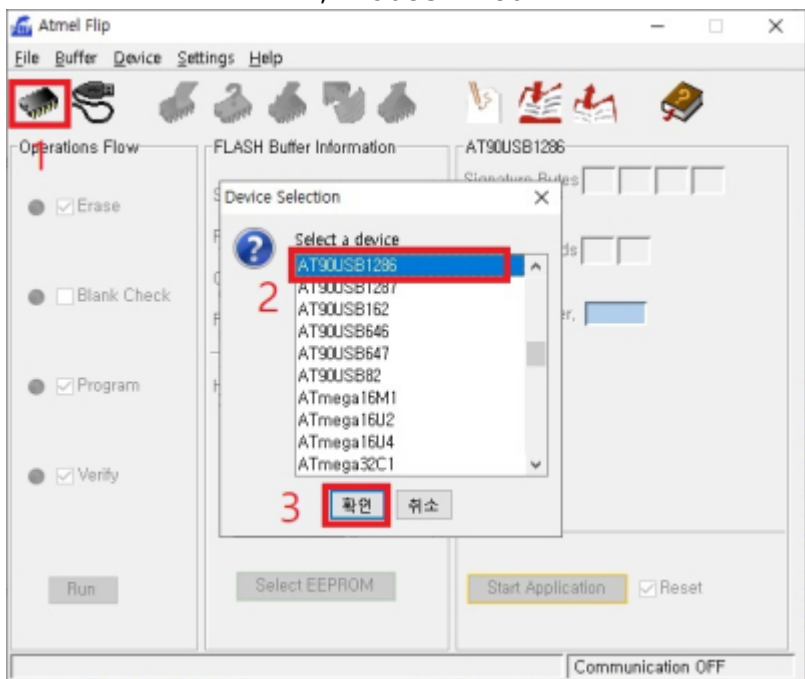

sDP-1000EX PC USB
DFU

sDP-1000EX Audio USB

- OLED
- OLED

Flip

Flip

, Flip

, AT90USB1286

USB Port Connection 'Open'