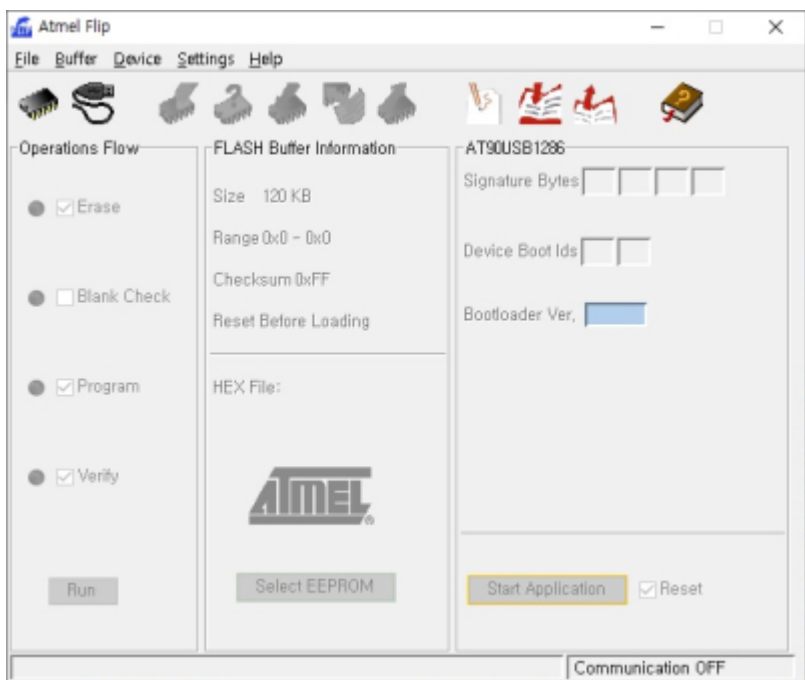

sDP-1000EX PC USB
DFU

sDP-1000EX Audio USB

- OLED
- OLED

Flip

Flip

, Flip

, AT90USB1286

USB Port Connection 'Open'