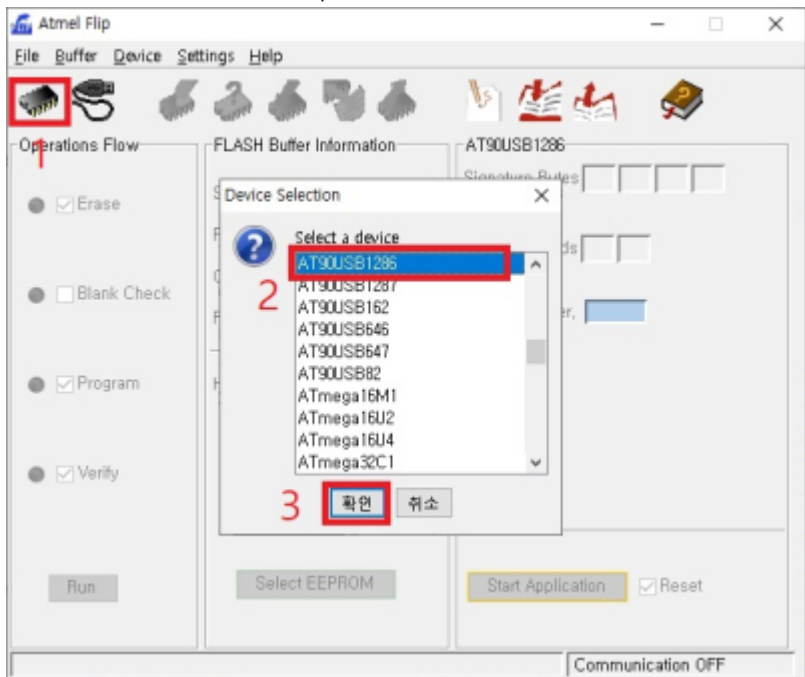

sDP-1000EX PC USB
DFU

sDP-1000EX Audio USB

- OLED
- OLED

Flip

Flip

, Flip

, AT90USB1286

USB Port Connection 'Open'