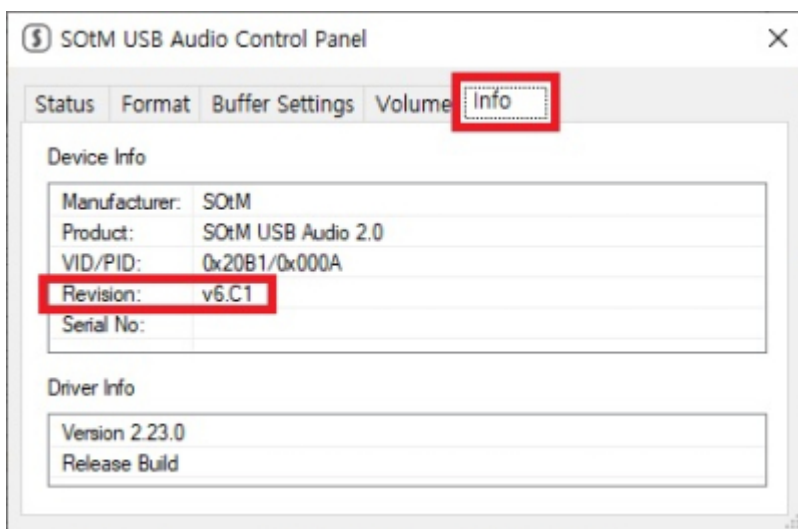

SotM USB Audio Firmware Upgrade

1. sDP-1000EX PC USB sDP-1000EX
2. SotM USB Audio Firmware Upgrade

'Browse'

'Start'

가 , SOTM USB Audio Control Panel sDP-1000EX

sDP-1000EX FW

- [sDP-1000Ex_V2.1_20190705.zip](#)
- [app_usb_aud_l1_2xoxs_v6.c2.bin](#)