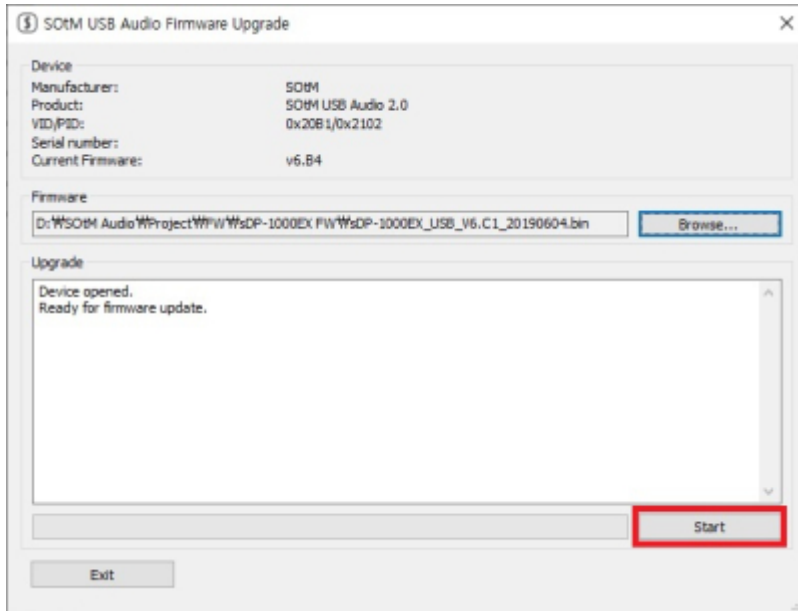

## SotM USB Audio Firmware Upgrade

1. sDP-1000EX PC USB sDP-1000EX
2. SotM USB Audio Firmware Upgrade

'Browse'

'Start'

가 , SOTM USB Audio Control Panel sDP-1000EX