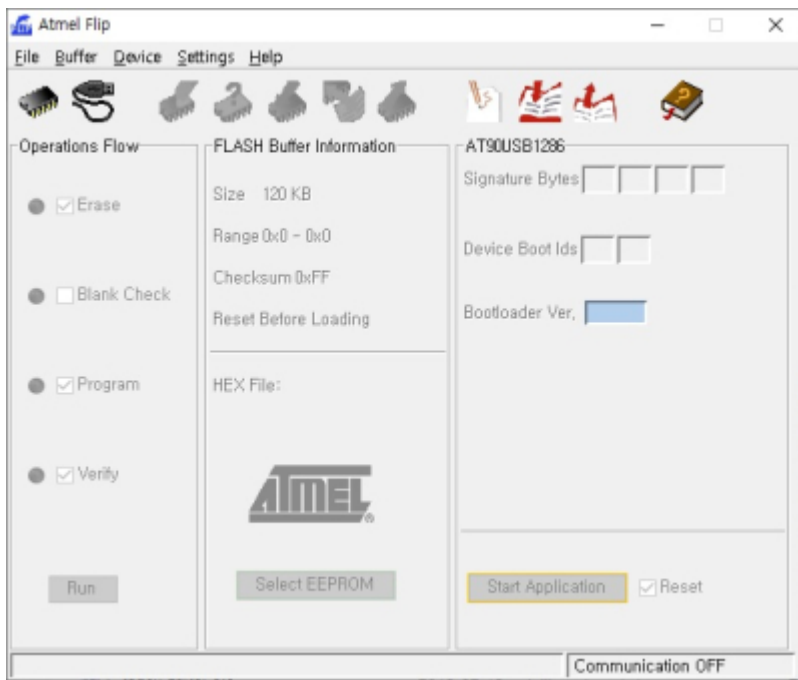

- sDP-1000EX Main Audio USB
- 2가

가

sDP-1000EX Main

- sDP-1000EX Main

[sDP-1000Ex_V2.0a_20190607.hex](#)

- Flip

[Flip 3.4.7 software](#)

sDP-1000EX

sDP-1000EX PC USB
DFU

sDP-1000EX Audio USB

- OLED
- OLED

Flip

Flip

, Flip

, AT90USB1286

USB Port Connection 'Open'