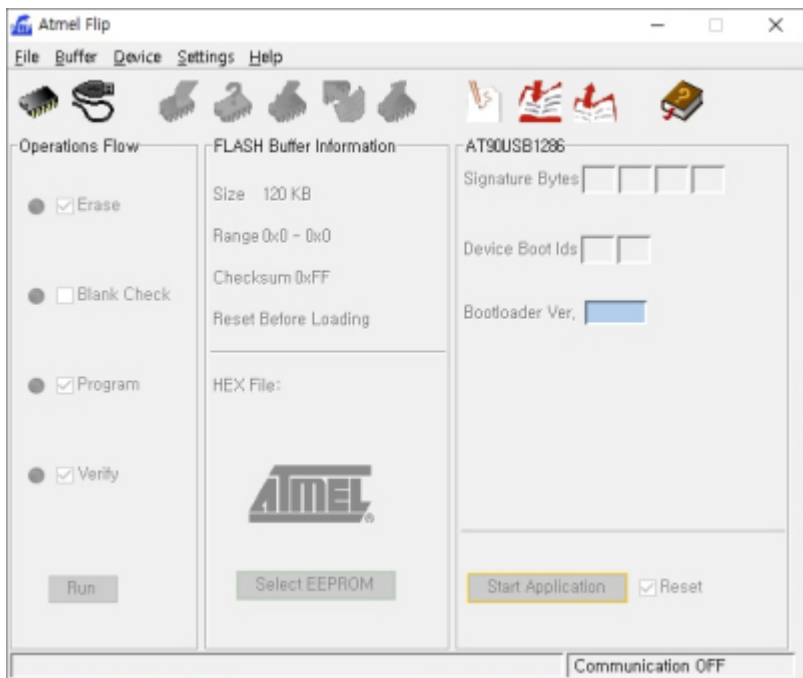

sDP-1000EX PC USB
DFU

sDP-1000EX Audio USB

- OLED
- OLED

Flip

Flip

, Flip

, AT90USB1286

USB Port Connection 'Open'