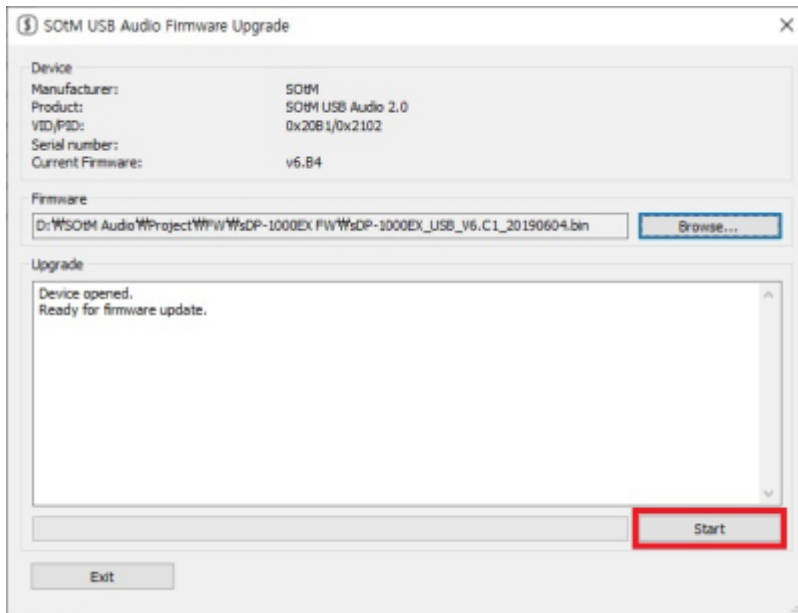

가 , SOTM USB Audio Control Panel sDP-1000EX

sDP-1000EX FW

- [sDP-1000Ex_V2.0a_20190607.hex](#)
- [sDP-1000EX_USB_V6.C1_20190604.bin](#)

- [Flip 3.4.7 software](#)
- [SOTM USB Audio 2.0 Driver v2.23.0](#)