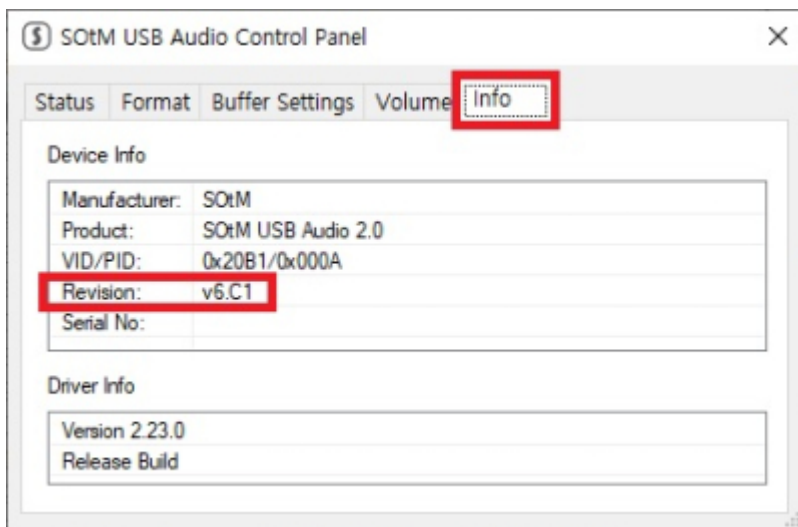

가 , SOTM USB Audio Control Panel sDP-1000EX