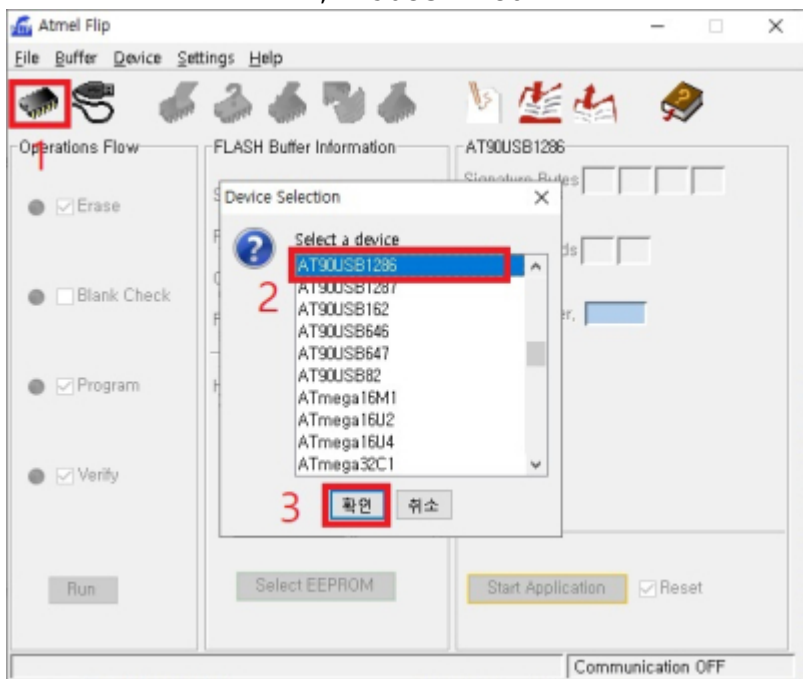

sDP-1000EX PC USB
DFU

sDP-1000EX Audio USB

- OLED
- OLED

Flip

Flip

, Flip

, AT90USB1286

USB Port Connection 'Open'