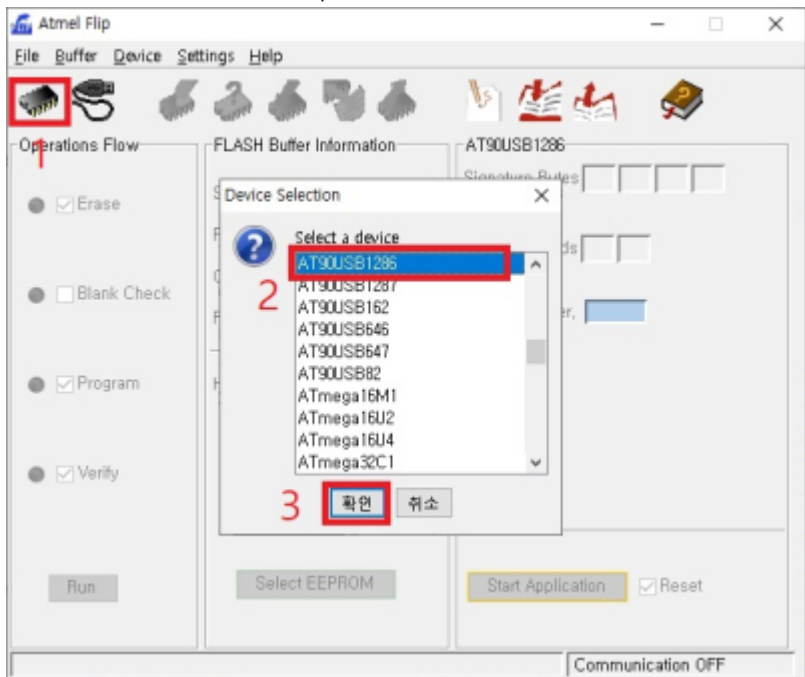

sDP-1000EX PC USB
DFU

sDP-1000EX Audio USB

- OLED
- OLED

Flip

Flip

Flip

, AT90USB1286

USB Port Connection 'Open'