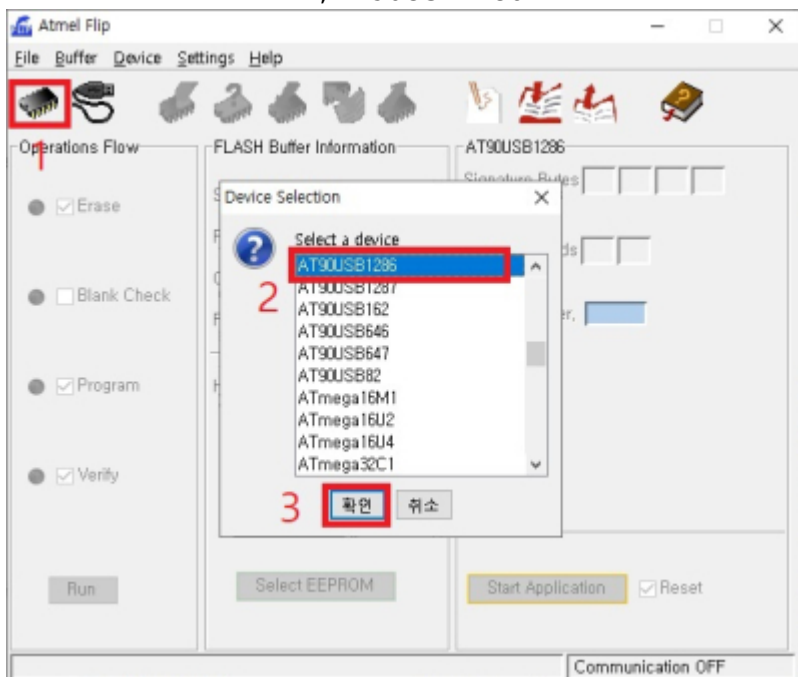

, AT90USB1286