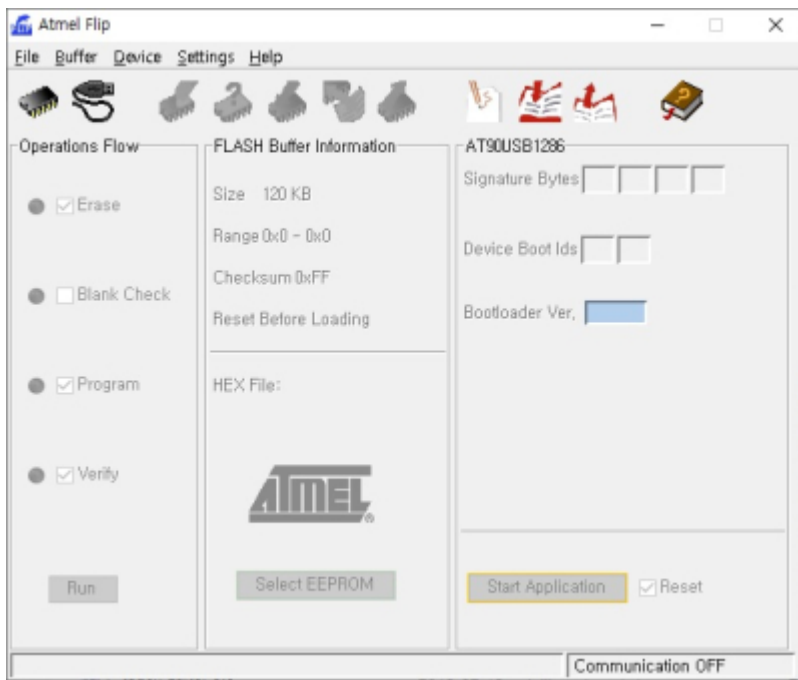

- sDP-1000EX Main Audio USB
- 2가

가

sDP-1000EX Main

- sDP-1000EX Main

[sDP-1000Ex_V2.0a_20190607.hex](#)

- Flip

[Flip 3.4.7 software](#)

sDP-1000EX

sDP-1000EX PC USB
DFU

sDP-1000EX Audio USB

- OLED
- OLED

Flip

Flip

Flip

, AT90USB1286

USB Port Connection 'Open'