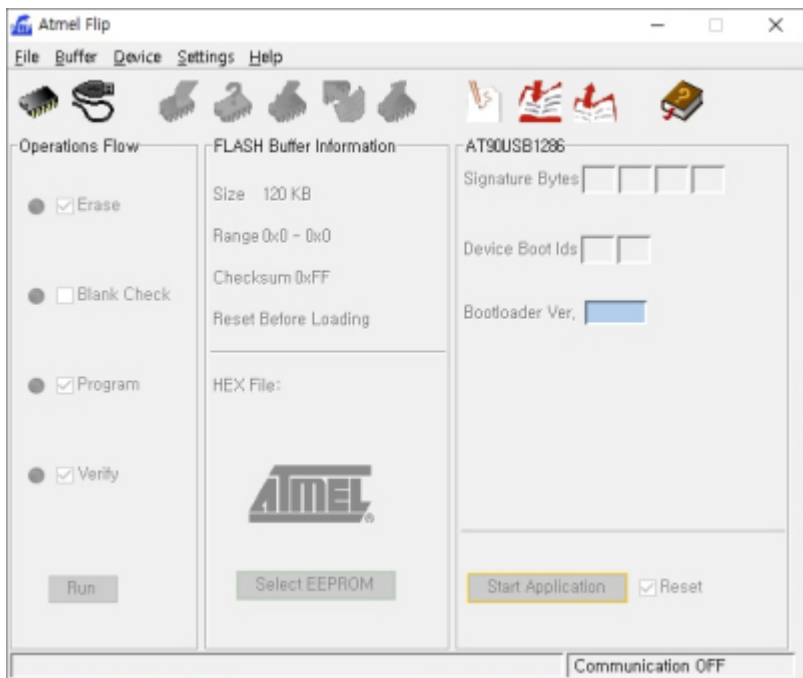

sDP-1000EX PC USB
DFU

sDP-1000EX Audio USB

- OLED
- OLED

Flip

Flip

Flip

, AT90USB1286

USB Port Connection 'Open'