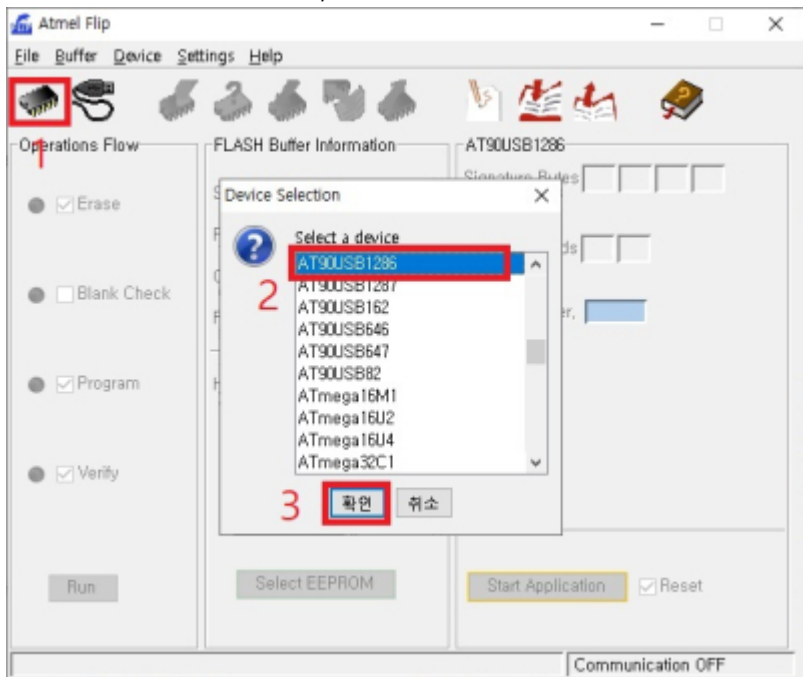

sDP-1000EX PC USB
DFU

sDP-1000EX Audio USB

- OLED
- OLED

Flip

Flip

Flip

, AT90USB1286

USB Port Connection 'Open'