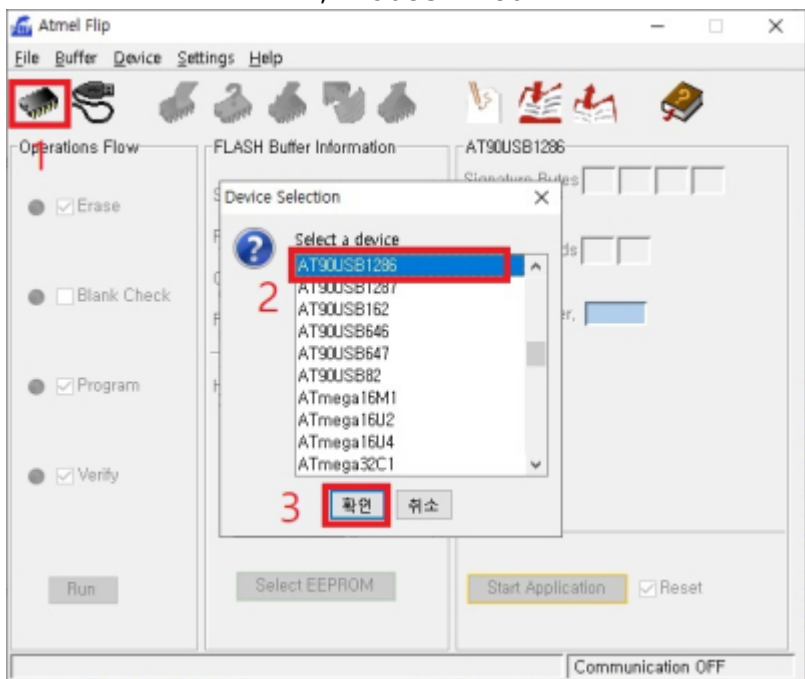

sDP-1000EX PC USB
DFU

sDP-1000EX Audio USB

- OLED
- OLED

Flip

Flip

Flip

, AT90USB1286

USB Port Connection 'Open'