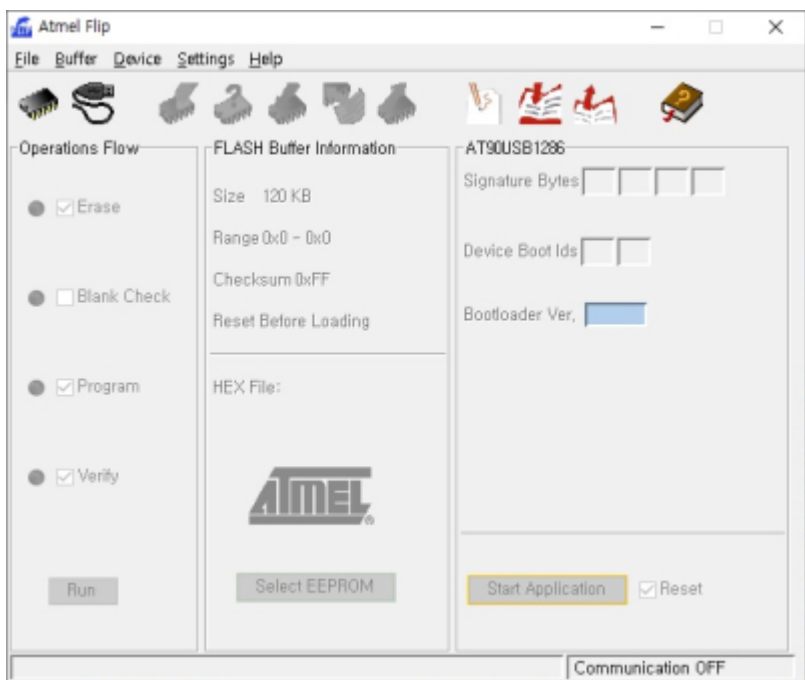

sDP-1000EX PC USB
DFU

sDP-1000EX Audio USB

- OLED
- OLED

Flip

Flip

Flip

, AT90USB1286

USB Port Connection 'Open'