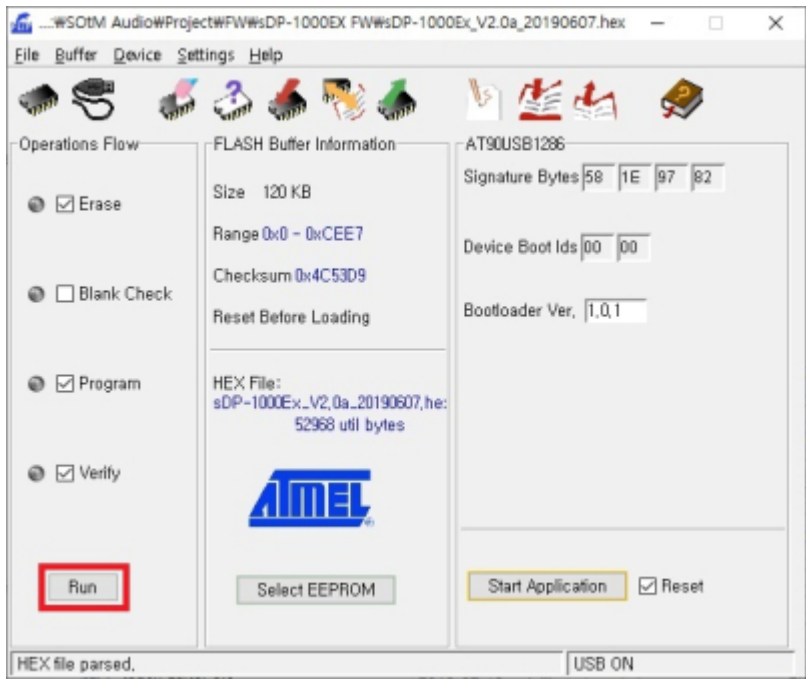

'Run'

1. 가 , sDP-1000EX Audio USB
2. Audio
3. Audio , OLED가
   - , OLED ,