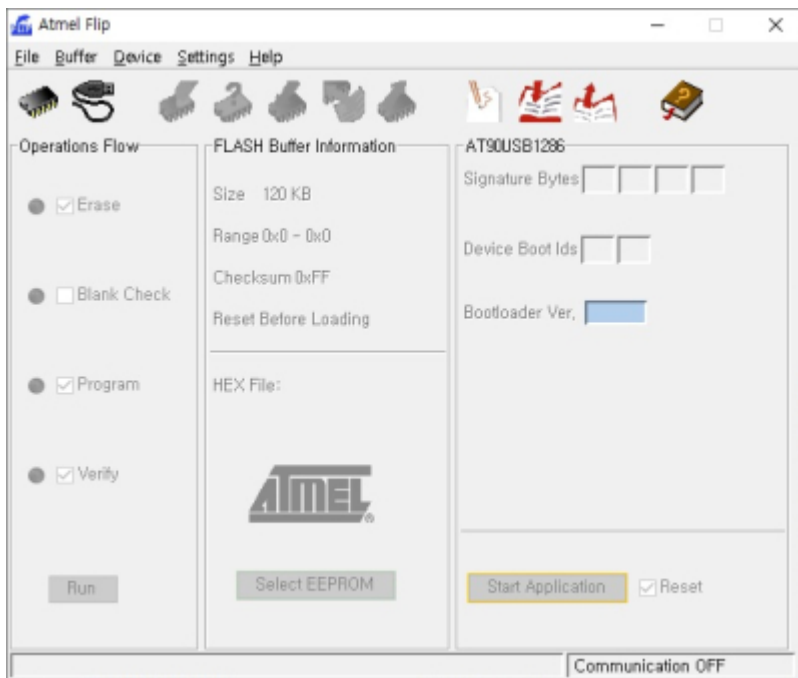

sDP-1000EX PC USB
DFU

sDP-1000EX Audio USB

- OLED
- OLED

Flip

Flip

Flip

, AT90USB1286

USB Port Connection 'Open'