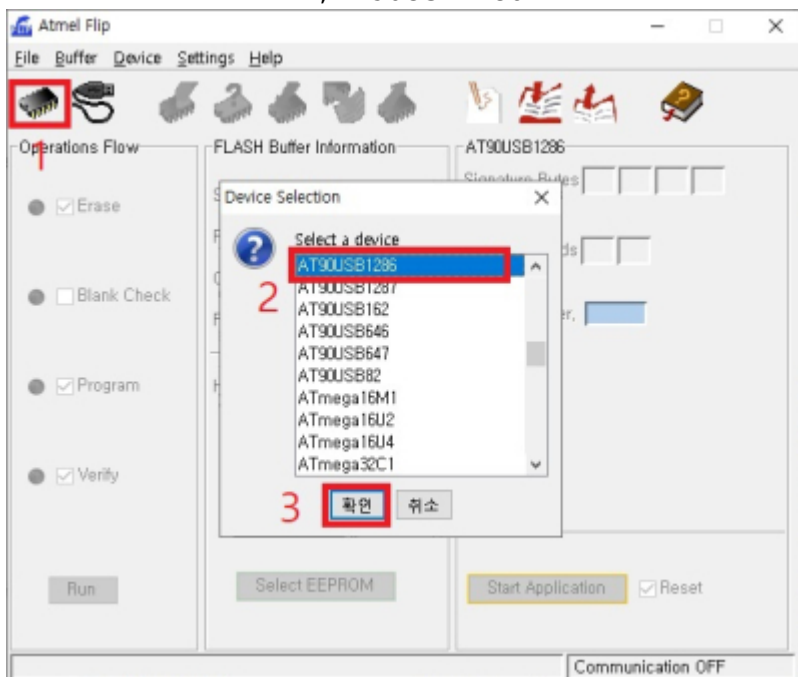

sDP-1000EX PC USB
DFU

sDP-1000EX Audio USB

- OLED
- OLED

Flip

Flip

Flip

, AT90USB1286

USB Port Connection 'Open'