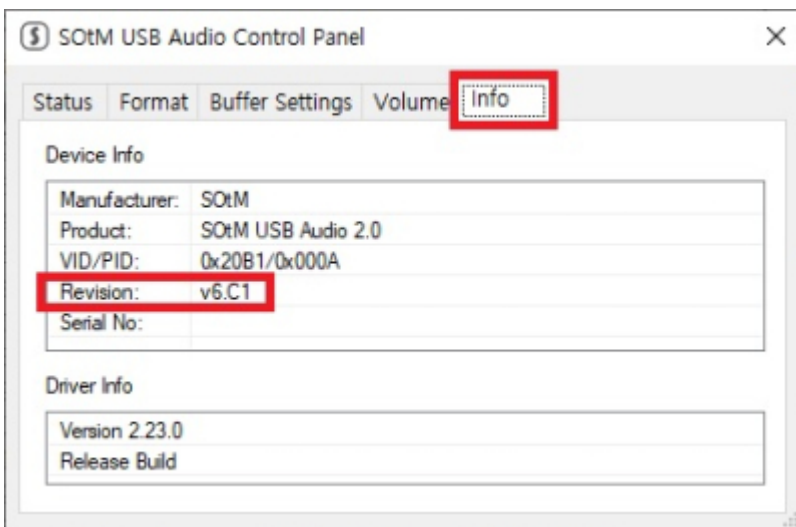

SotM USB Audio Firmware Upgrade

1. sDP-1000EX PC USB sDP-1000EX
2. SotM USB Audio Firmware Upgrade

'Browse'

'Start'

가 , SOTM USB Audio Control Panel sDP-1000EX

sDP-1000EX FW

- [sDP-1000Ex_V2.0a_20190607.hex](#)
- [sDP-1000EX_USB_V6.C1_20190604.bin](#)