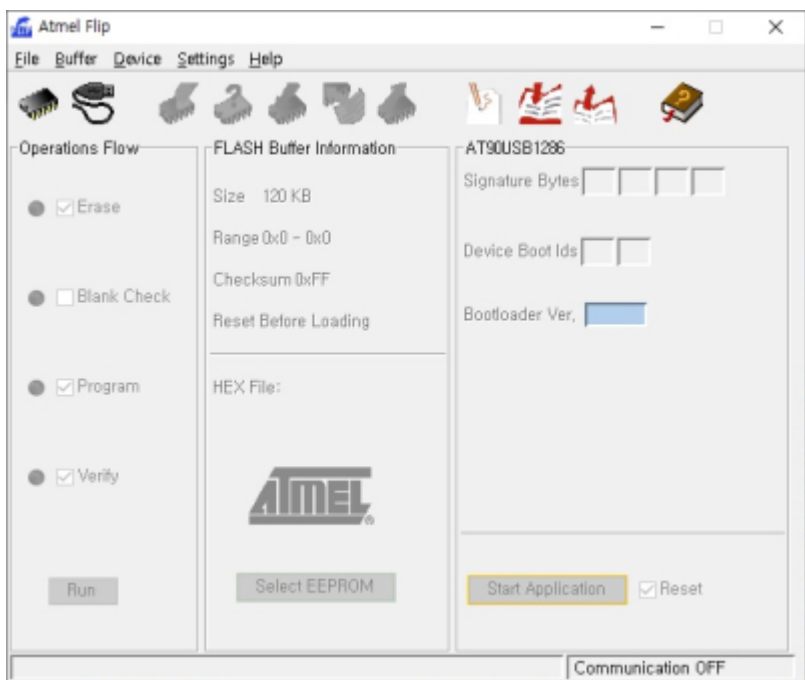

- sDP-1000EX Main USB
- 2가

가

sDP-1000EX Main

- sDP-1000EX Main

[sDP-1000Ex_V2.0a_20190607.hex](#)

- Flip

[Flip 3.4.7 software](#)

sDP-1000EX

sDP-1000EX PC USB
DFU

sDP-1000EX Audio USB

- OLED
- OLED

Flip

Flip

Flip

, AT90USB1286

USB Port Connection 'Open'