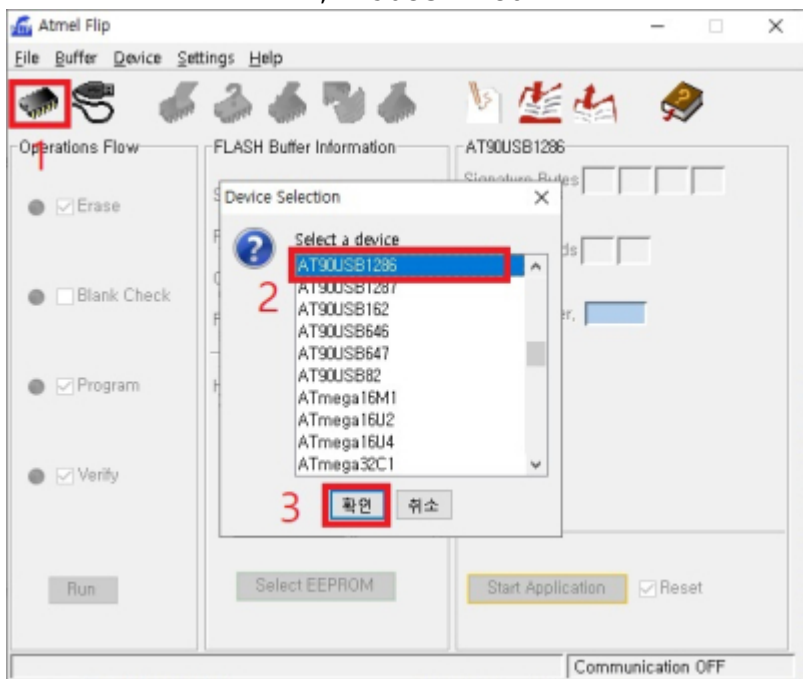

- sDP-1000EX Main USB
- 2가

가

sDP-1000EX Main

- sDP-1000EX Main

[sDP-1000Ex_V2.0a_20190607.hex](#)

- Flip

[Flip 3.4.7 software](#)

sDP-1000EX

sDP-1000EX PC USB
DFU

sDP-1000EX Audio USB

- OLED
- OLED

Flip

Flip

Flip

, AT90USB1286

USB Port Connection 'Open'