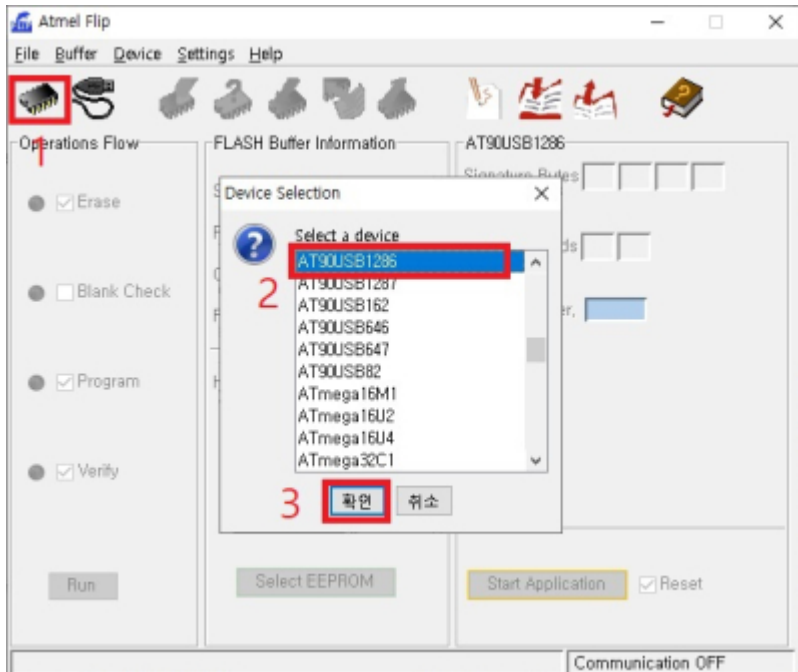

sDP-1000EX

sDP-1000EX PC USB
DFU

sDP-1000EX Audio USB

- OLED
- OLED

Flip

Flip , Flip

, AT90USB1286

USB Port Connection 'Open'