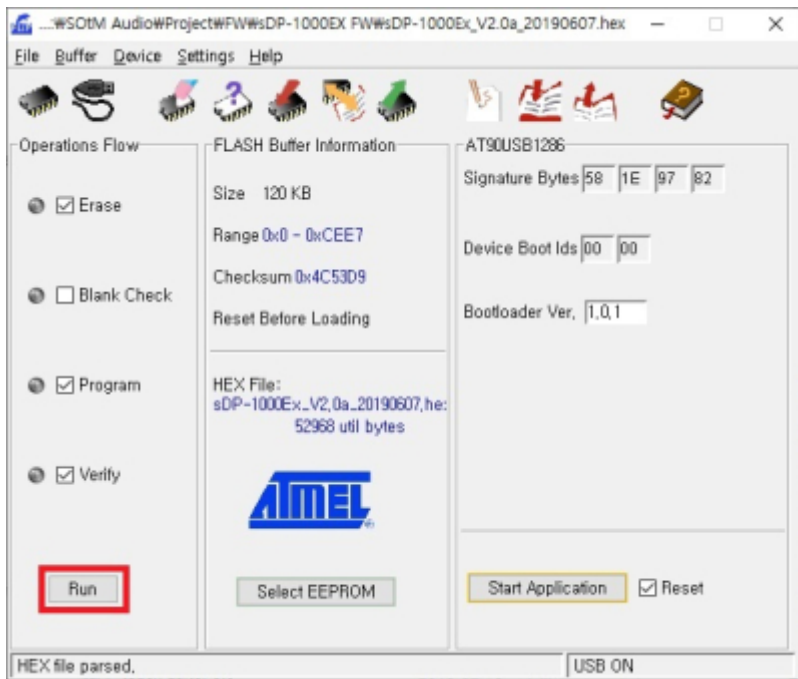

'Run'

가 , sDP-1000EX Audio USB

- Audio , OLED가
- , OLED ,