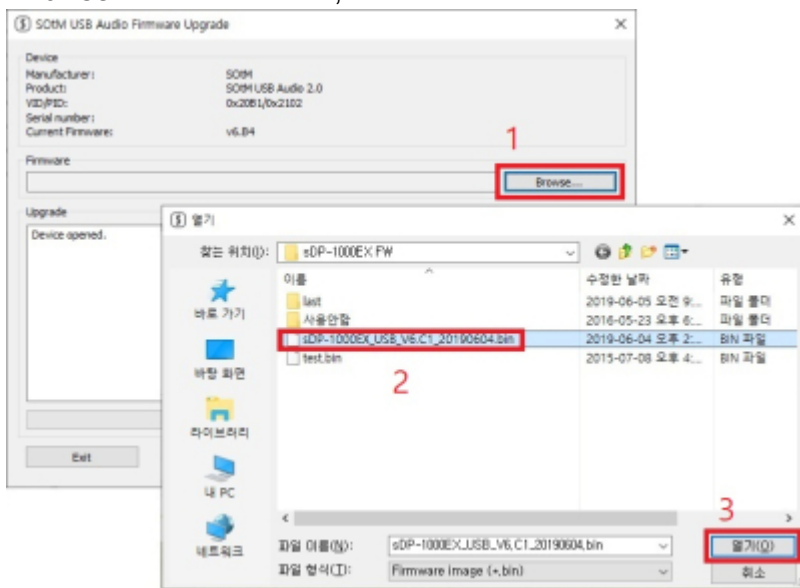

[SotM USB Audio 2.0 Driver v2.23.0](#)

SotM USB Audio Firmware Upgrade

1. sDP-1000EX PC USB
2. Windows OS

sDP-1000EX
SotM USB Audio Firmware Upgrade

'Browse

'Start'

가 , SOTM USB Audio Control Panel sDP-1000EX