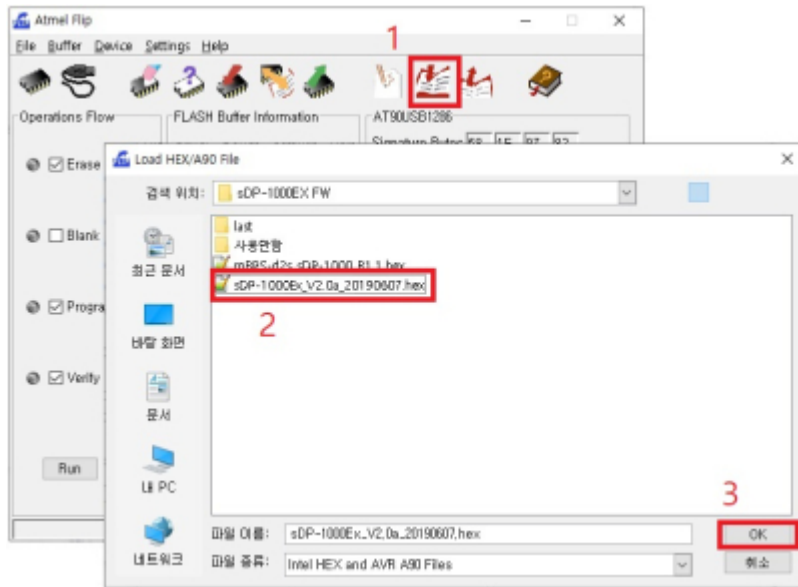

'Run'

가 , sDP-1000EX Audio USB

- Audio , OLED가
- , OLED ,