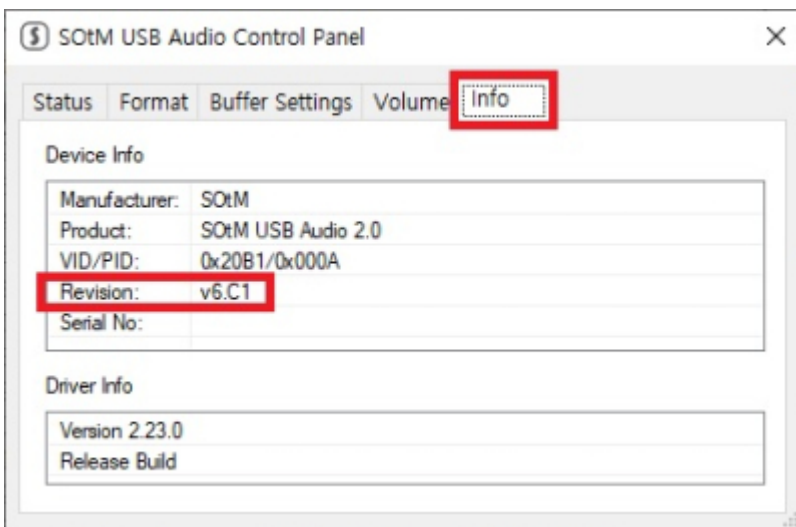

[SotM USB Audio 2.0 Driver v2.23.0](#)

SotM USB Audio Firmware Upgrade

1. sDP-1000EX PC USB
2. Windows OS

sDP-1000EX
SotM USB Audio Firmware Upgrade

'Browse

'Start'

가 , SOTM USB Audio Control Panel sDP-1000EX