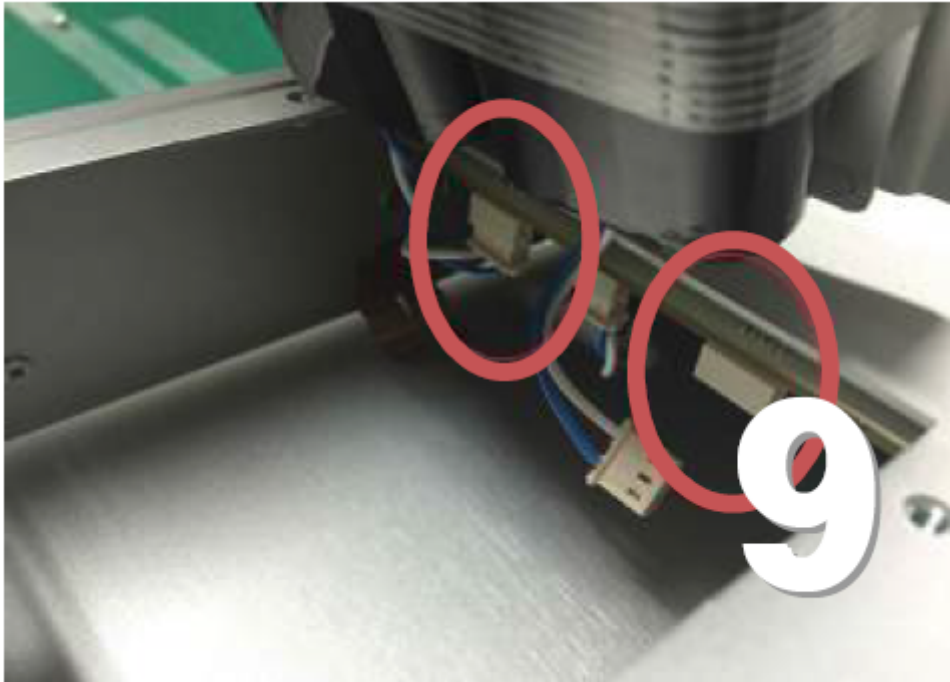

4

From: <https://www.docs.sotm-audio.com/> - SotM docs

Permanent link: <https://www.docs.sotm-audio.com/doku.php?id=ko:how_to_replace_sdp-1000_battery_pack&rev=1550461400>

Last update: 2019/02/17 22:43