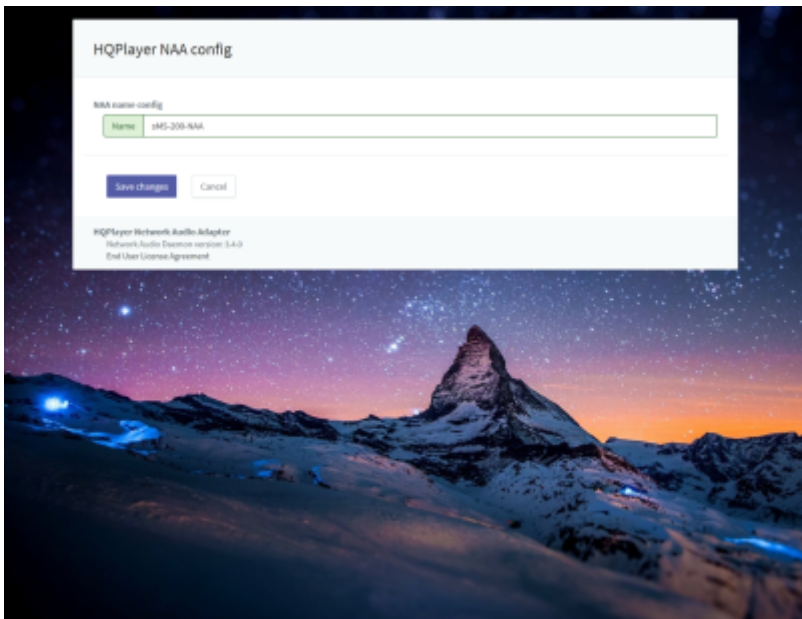

- Name: HQPlayer Desktop HQPlayer NAA
- Save changes: . MPD & DLNA 가
- Cancel: .

Shairport

Shairport Shairport Shairport Shairport