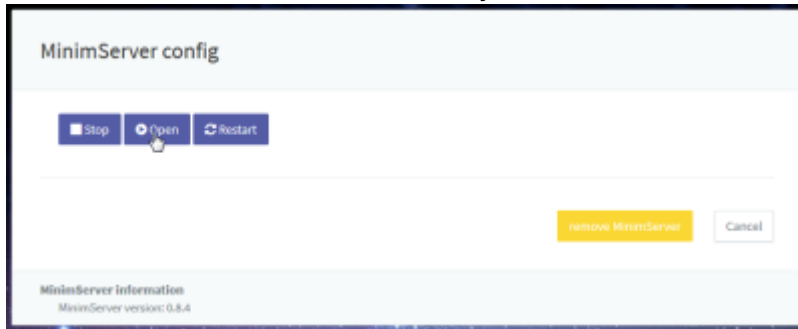

Roon Server

- Roon Server SMS-1000 Roon Server
- Desktop Roon Roon Remote Roon Server , , Roon Server

▶
Roon Server
'Active'

Roon Server
'Roon Server'

. Roon Server가
Roon Server가

Roon Server

Roon Server

MinimServer

, ,

MinimServer

가

MinimServer Content directory
Content directory

. MinimServer

Open

MinimServer

Content directory