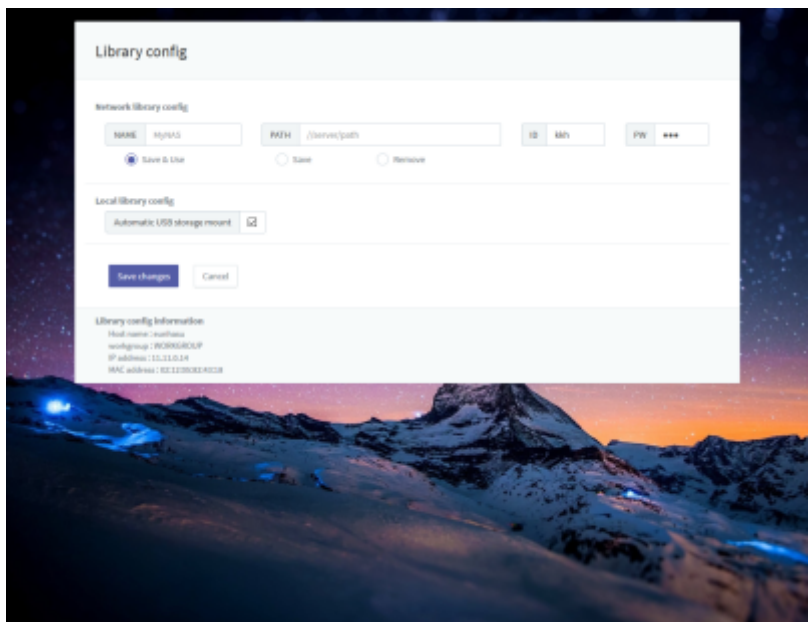

USB

- NAME: Logitech Media Server MPD