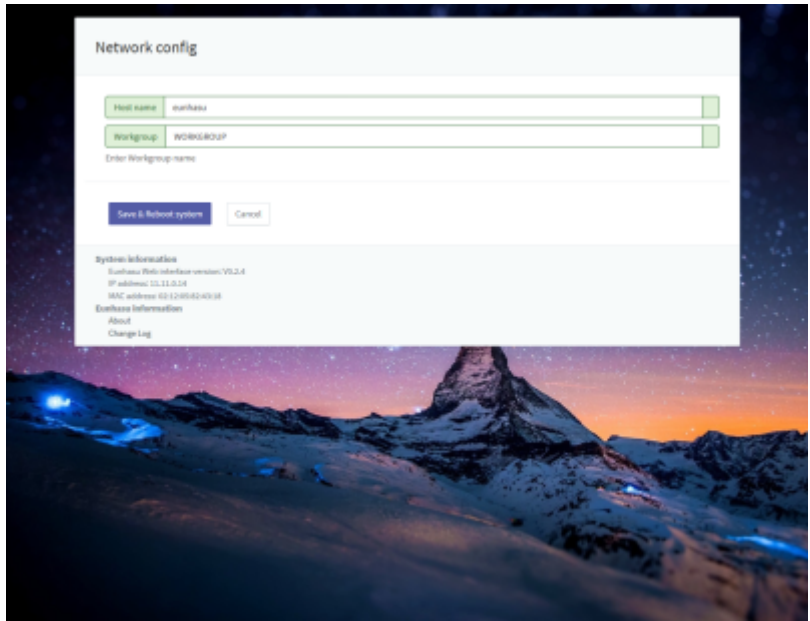

Shairport

Apple AirPlay . Apple .

- Host name: sms-200
Host name
- Workgroup: "WORKGROUP"
- Save & Reboot system:
- Cancel:

USB

- NAME: Logitech Media Server MPD

- PATH:

//SERVER_NAME_OR_IP/SHARED_FOLDER_NAME