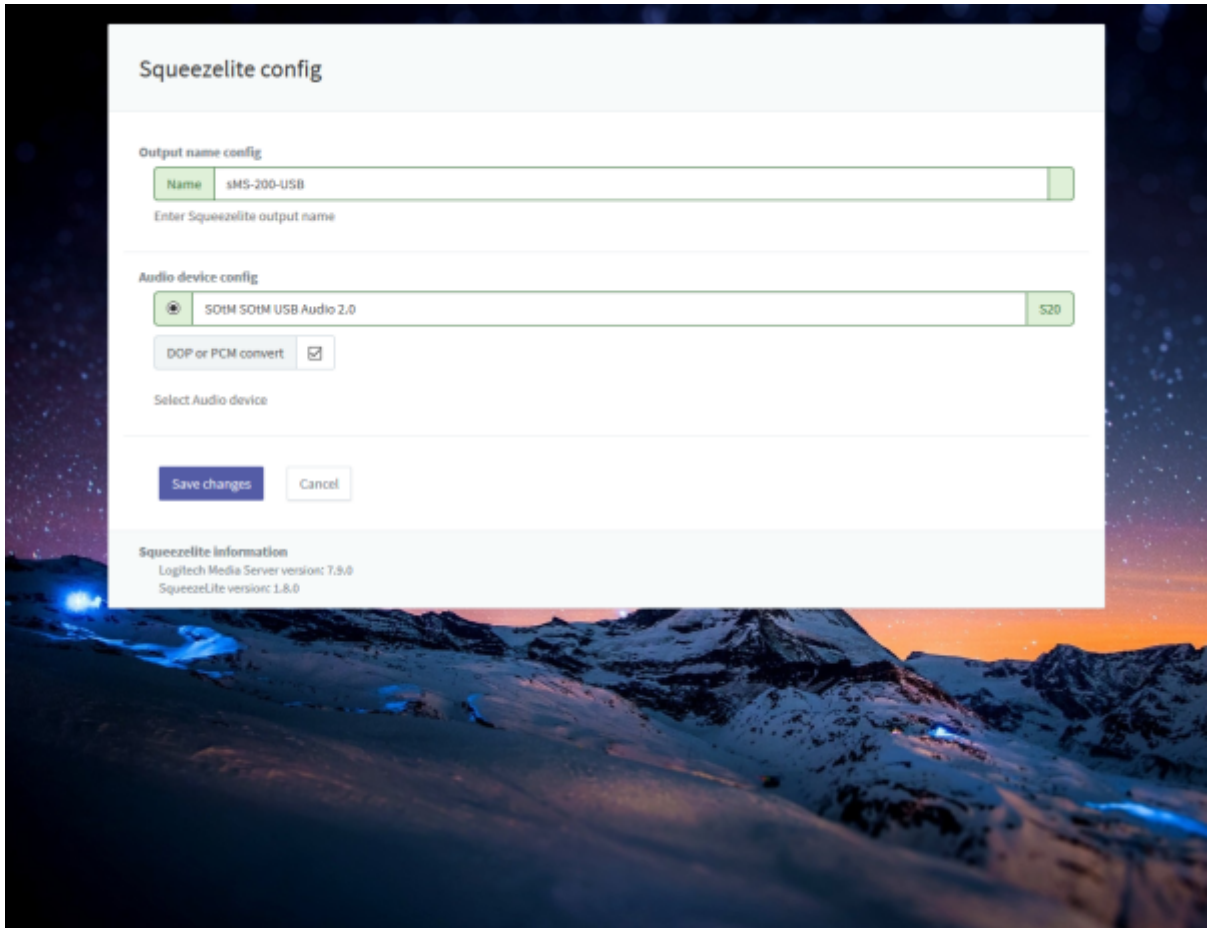

 Content directory .

Squeezelite

Squeezelite

Squeezelite

Squeezelite , Logitech Media Server

- ▶ Squeezelite Logitech Media Server . Squeezelite가 Squeezelite 'Squeezelite' Squeezelite가 'Active' . Squeezelite Logitech Media Server
- Squeezelite Logitech Media Server
- ↻ Squeezelite Logitech Media Server
- ▶ LMS SMS-200 Logitech Media Server (Web Remote Control) . Logitech Media Server
- ⚙ Squeezelite