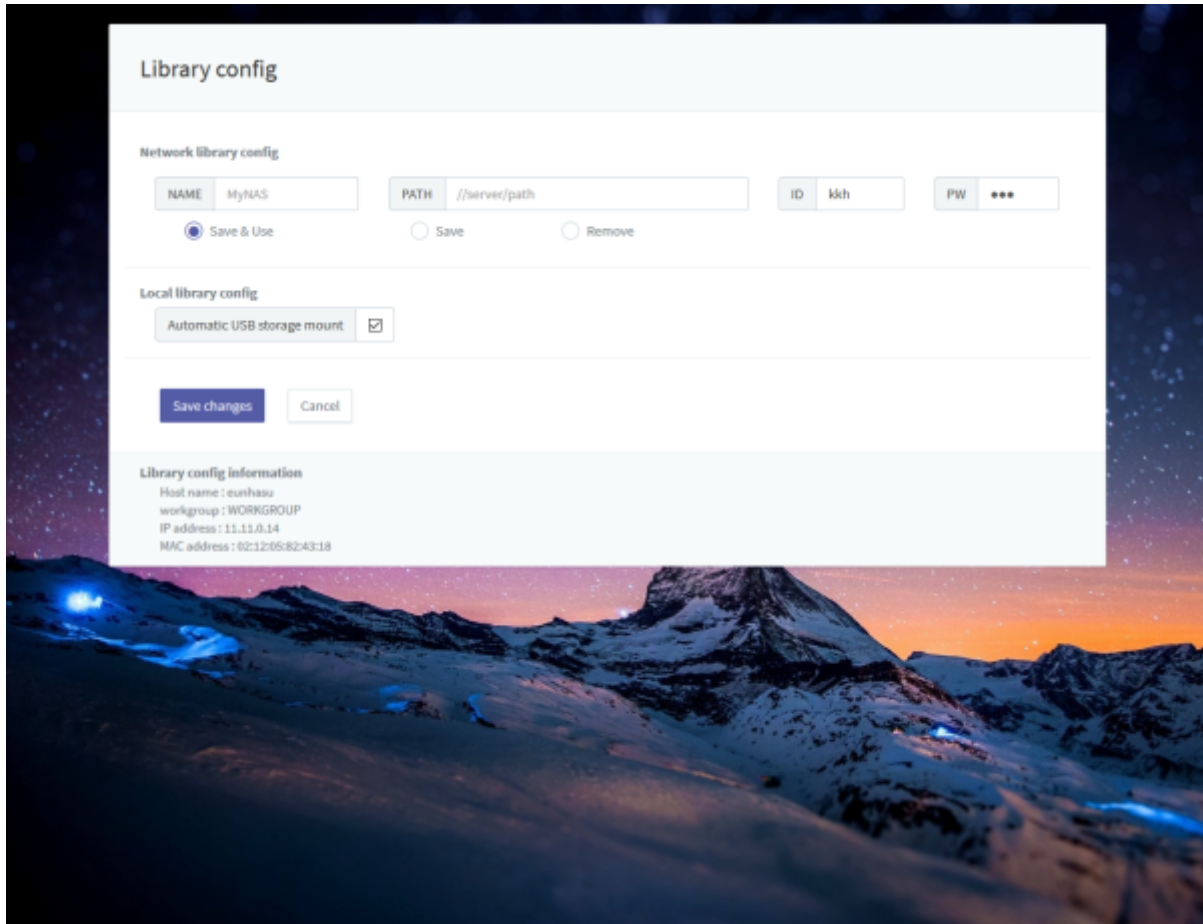

Shairport

Apple AirPlay . Apple

- Host name: sms-200
Host name
- Workgroup: "WORKGROUP"

- Save & Reboot system:
- Cancel:

USB

- NAME: Logitech Media Server MPD
- PATH:

//SERVER_NAME_OR_IP/SHARED_FOLDER_NAME