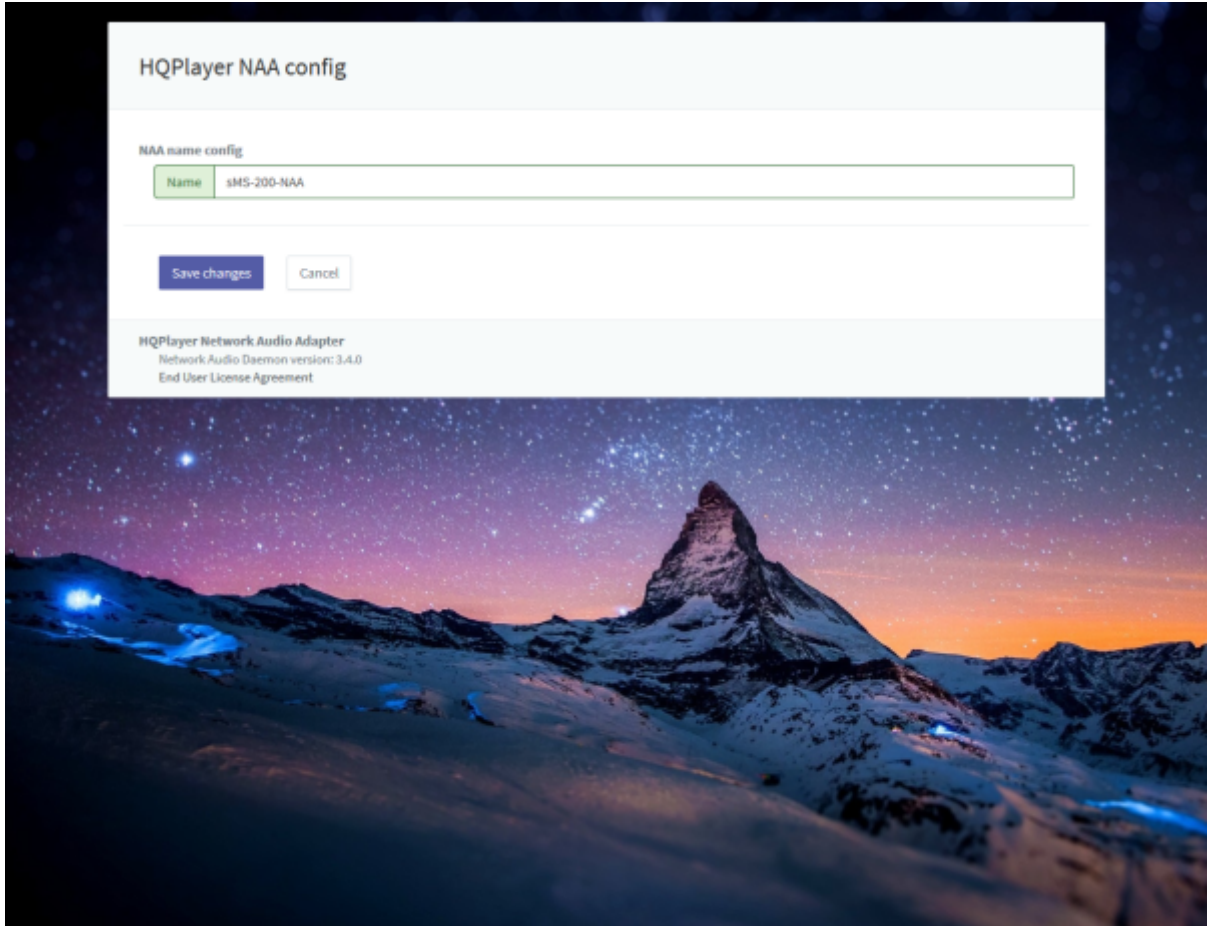

1. Name: HQPlayer Desktop
   - Save changes:
   - Cancel:
2. HQPlayer NAA . MPD & DLNA 가

Shairport

Shairport

Shairport

Shairport

Shairport