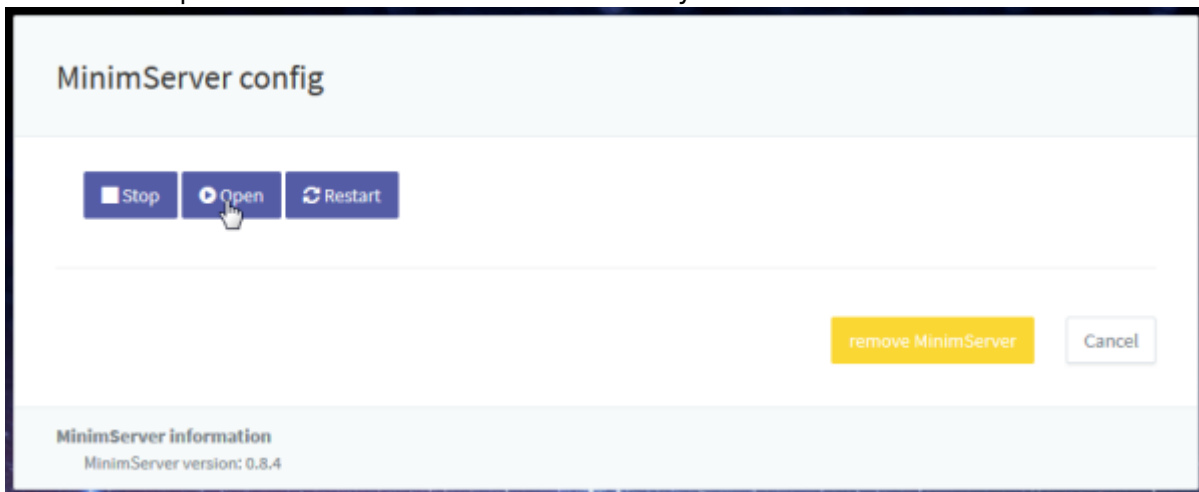

Roon Server SMS-1000 Roon Server Roon Server
 Roon Server Roon Server
 Desktop Roon Roon Remote Roon Server , ,

- ▶ Roon Server 'Active' . Roon Server가 'Roon Server' . Roon Server가 Roon Server가
- Roon Server .
- ↻ Roon Server .

MinimServer

- MinimServer SMS-1000 . MinimServer .
- MinimServer config .

MinimServer

MinimServer 가 MinimServer config MinimServer , , .

MinimServer 가 MinimServer Content directory . MinimServer
Open Content directory