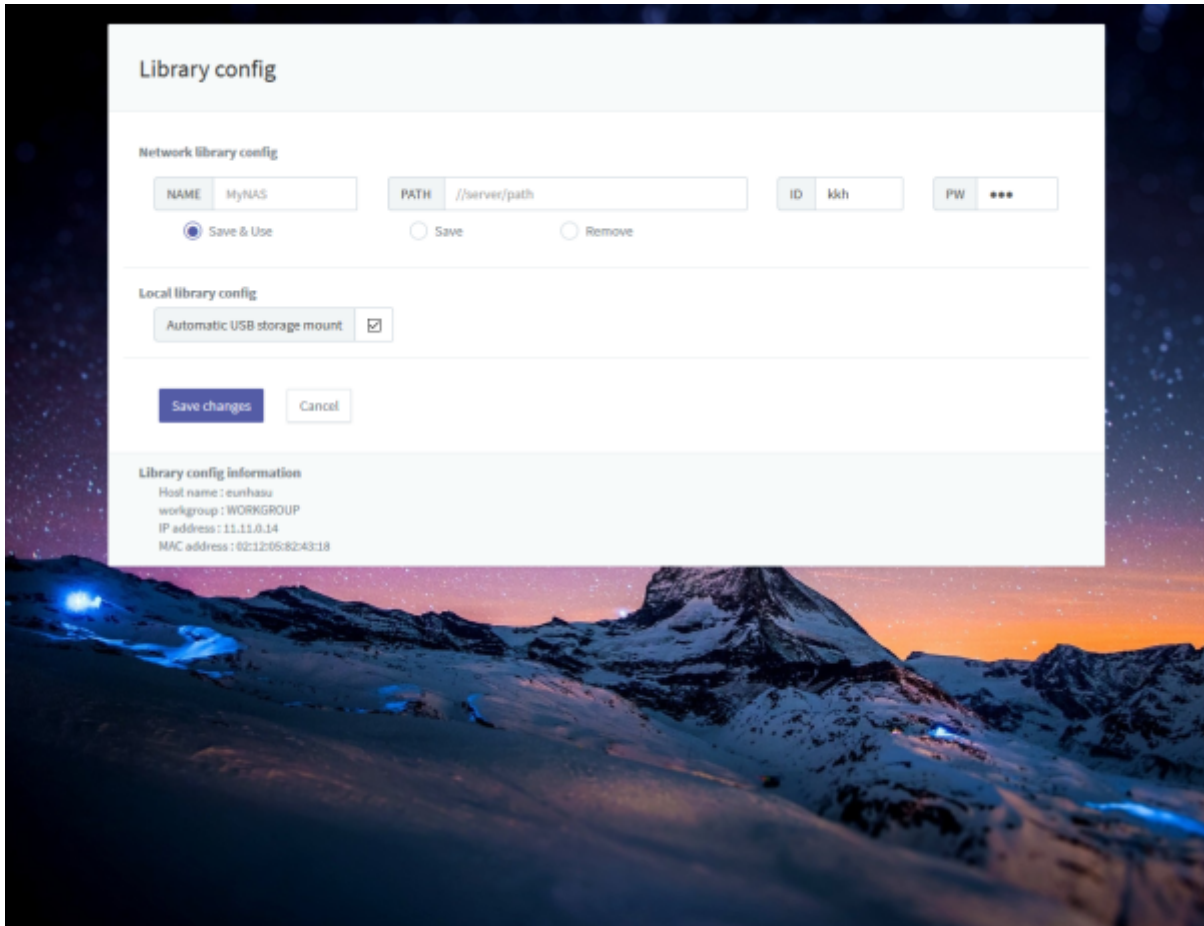

HQPlayer NAA

HQPlayer NAA HQPlayer DAC

Shairport

Apple AirPlay . Apple

- Host name: sms-200
Host name
- Workgroup: "WORKGROUP"

- Save & Reboot system:
- Cancel:

USB

- NAME: Logitech Media Server MPD
- PATH: