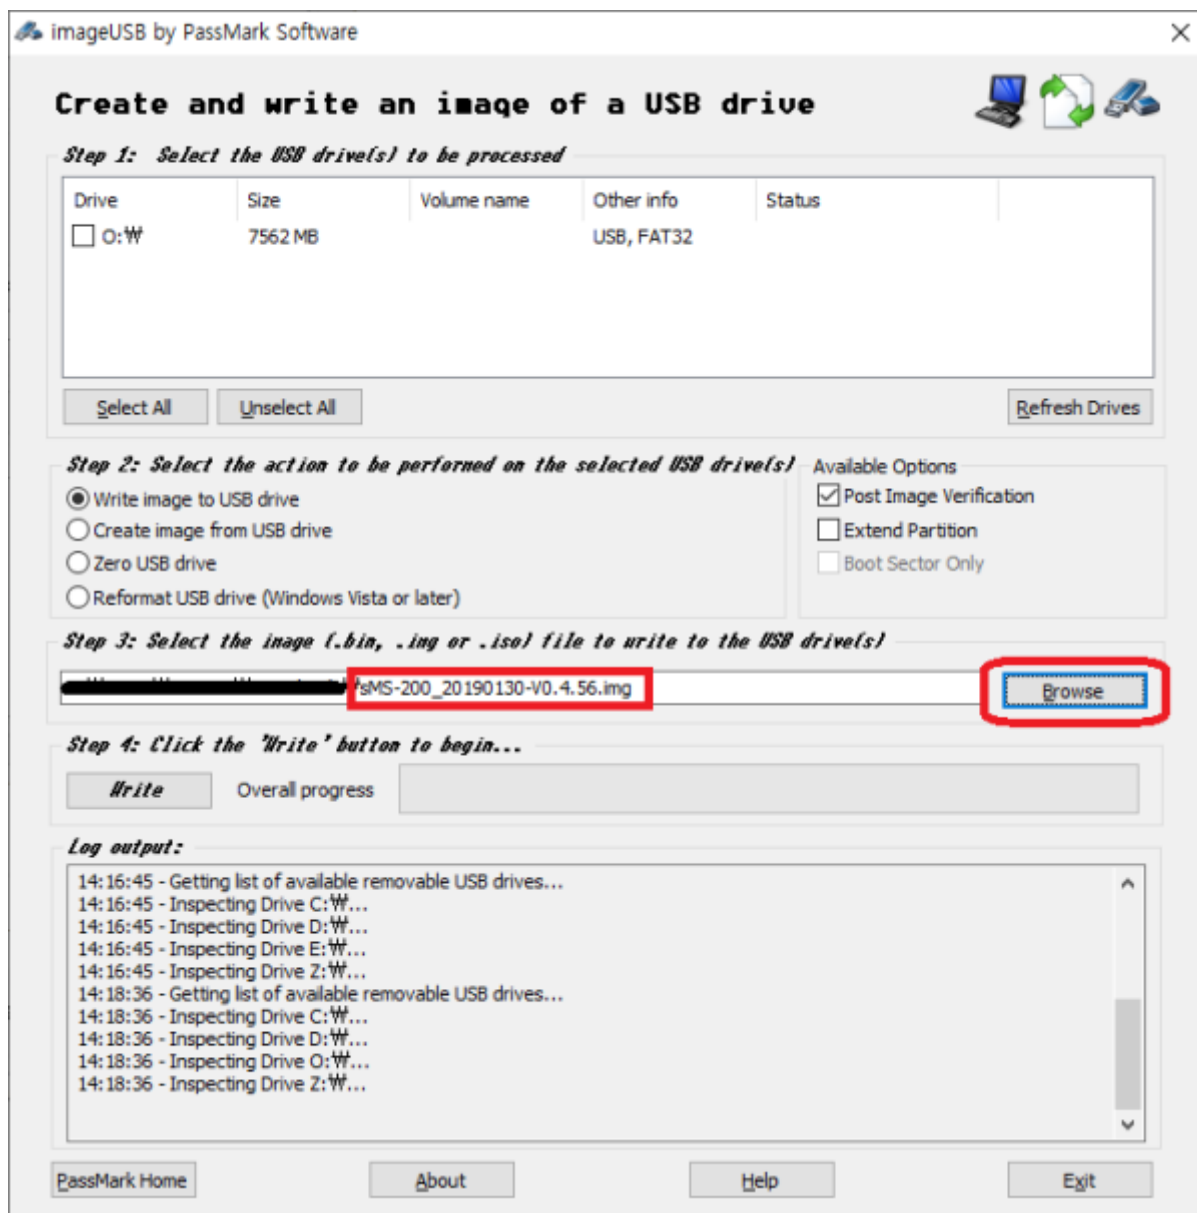

mSD

micro SD

Windows

1. SD
.(3.0 GB .gz) [new micro SD card image](#)
2. SD
.(7.9 GB .img)
3. PC [imageUSB](#) ,
4. SMS-200 SD
SD PC .

imageUSB

[imageUSB](#) , USB 가 ,
'Refresh Drives' .

USB

USB

'Browse'

'Write'

SD

- 1. 가 SD SMS-200
- 2. SMS-200

SD

The screenshot shows the Windows Disk Management console. At the top, a table lists the system's volumes. Below this, the details for Disk 0 and Disk 1 are shown. A red box highlights the Disk 1 section, which includes a 286 MB primary partition, a 244 MB primary partition, a 6.88 GB primary partition, and 44 MB of unallocated space.