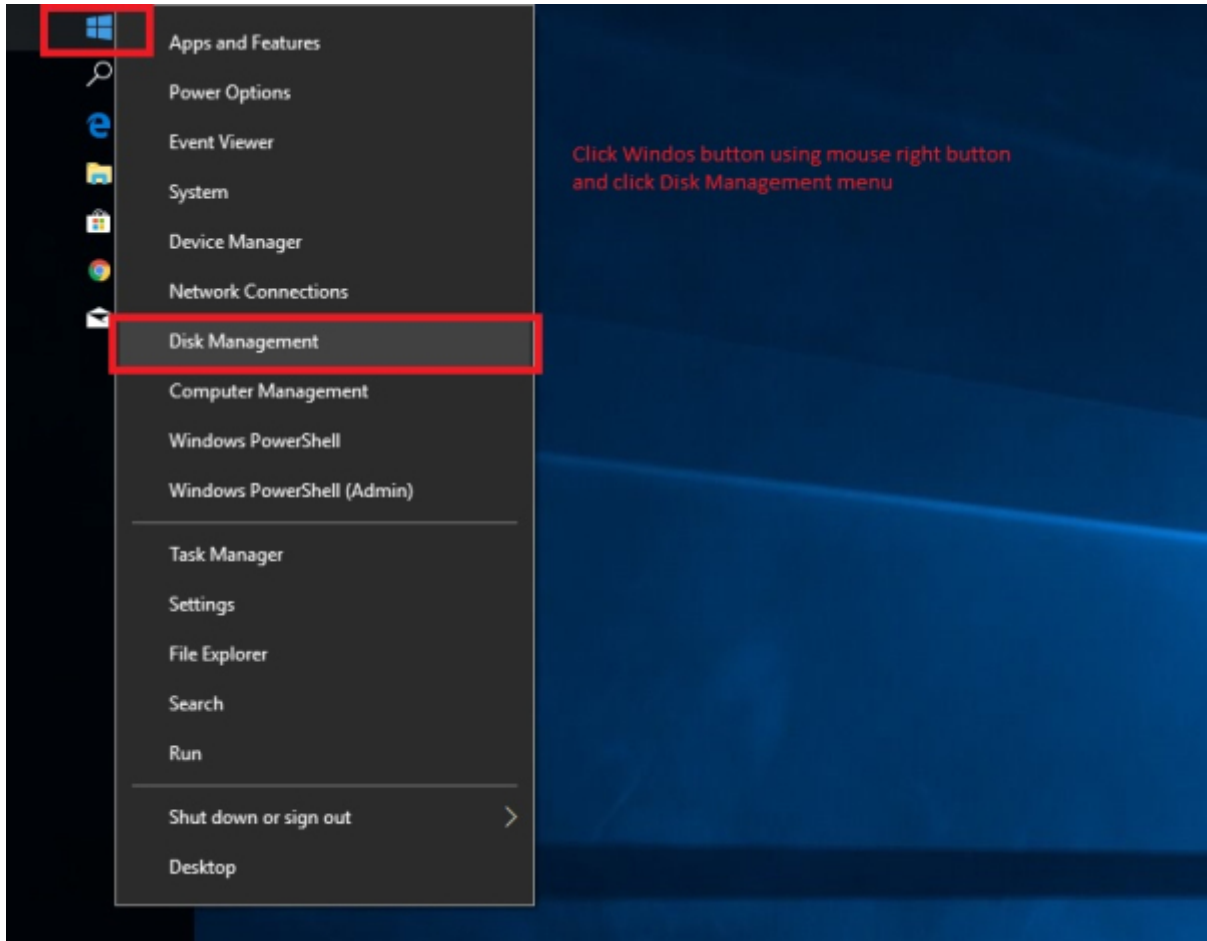

'Browse'

'Write'

SD

- 1. 가 SD SMS-200
- 2. SMS-200

SD

The screenshot shows the Windows Disk Management console. At the top, a table lists the system's volumes. Below this, the details for Disk 0 and Disk 1 are shown. A red box highlights the Disk 1 section, which includes a 286 MB primary partition, a 244 MB primary partition, a 6.88 GB primary partition, and 44 MB of unallocated space.