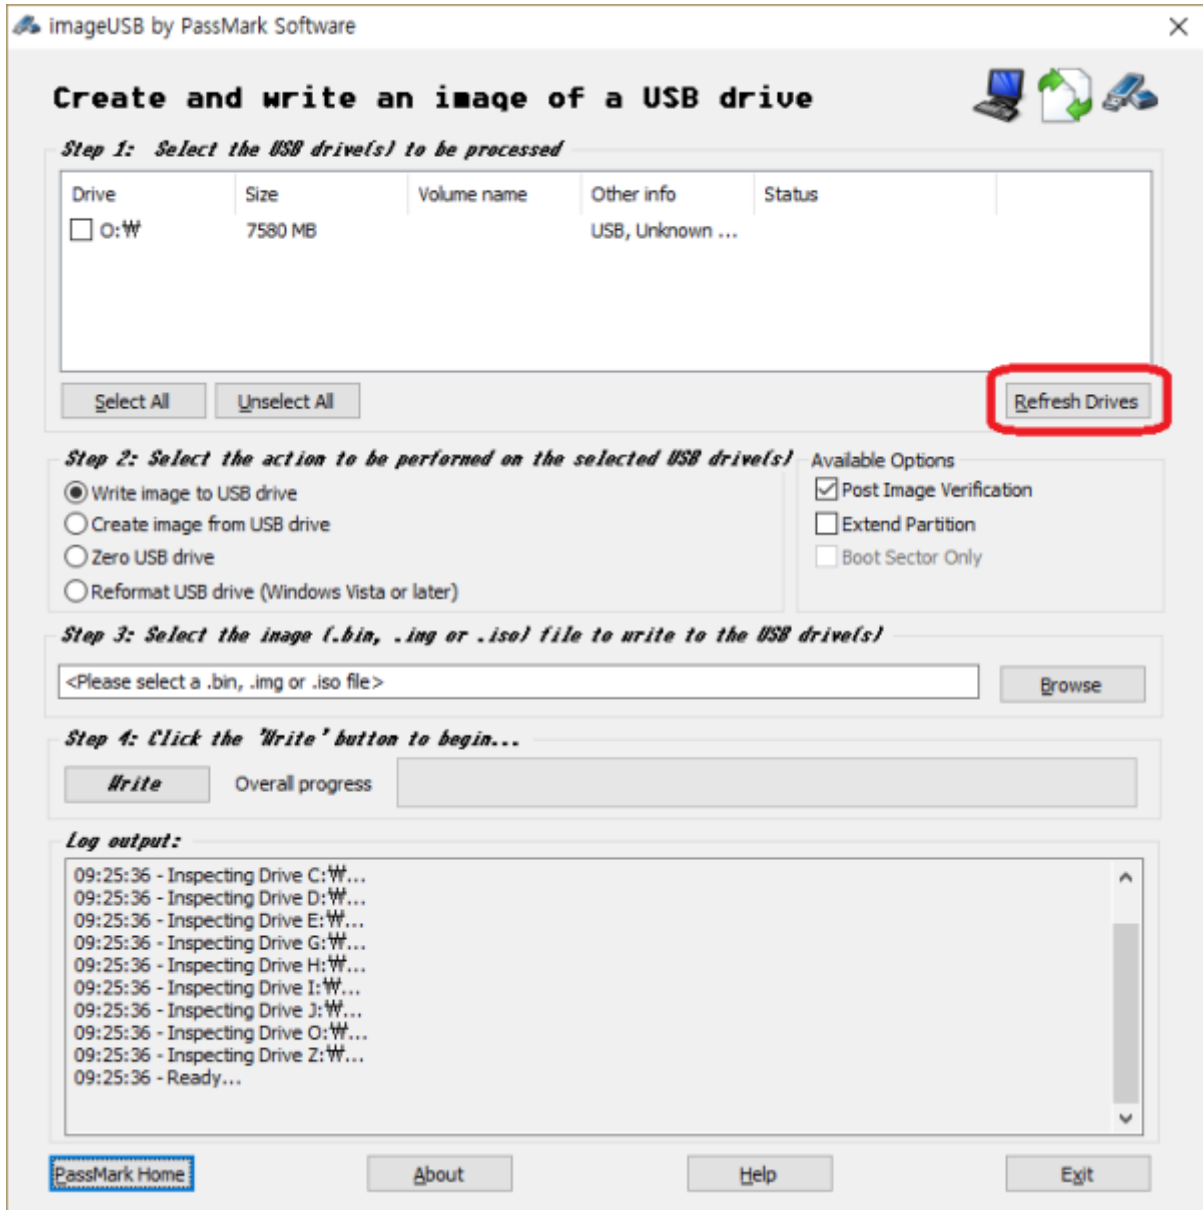

mSD

micro SD

Windows

1. SD
.(3.0 GB .gz) [new micro SD card image](#)
2. SD
.(7.9 GB .img)
3. PC [imageUSB](#) ,
4. SMS-200 SD
SD PC .

imageUSB

[imageUSB](#) , USB 가 ,
'Refresh Drives' .

USB

USB

'Browse'

'Write'

SD

1. 가 SD SMS-200
2. SMS-200

SD

The screenshot shows the Windows Disk Management console. At the top, a table lists the system's volumes. Below this, the graphical representation of Disk 0 and Disk 1 is shown. Disk 0 is a basic disk with a total capacity of 59.98 GB, containing a 450 MB Recovery Partition, a 99 MB EFI System Partition, and a 59.45 GB NTFS primary partition (C:). Disk 1 is a removable disk with a total capacity of 7.45 GB, containing a 286 MB primary partition, a 244 MB primary partition, a 6.88 GB primary partition, and a 44 MB unallocated space. A red rectangle highlights the Disk 1 section.