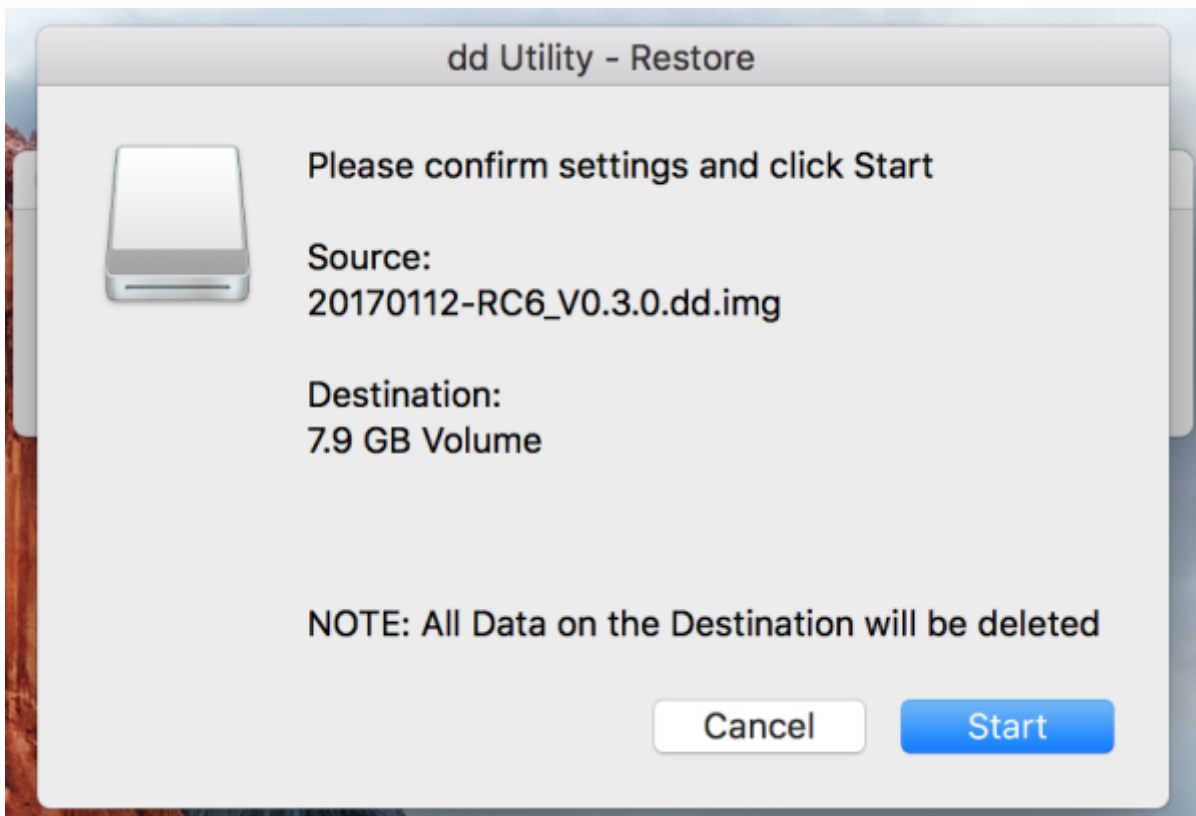

■ Unallocated ■ Primary partition

macOS

1. SD (3.0 GB .gz) new micro SD card image
2. dd-utility . <https://www.thefanclub.co.za> github
3. SMS-200 SD PC SD

Start Restore

dd-utility 'Restore' .img

SD

sMS-200