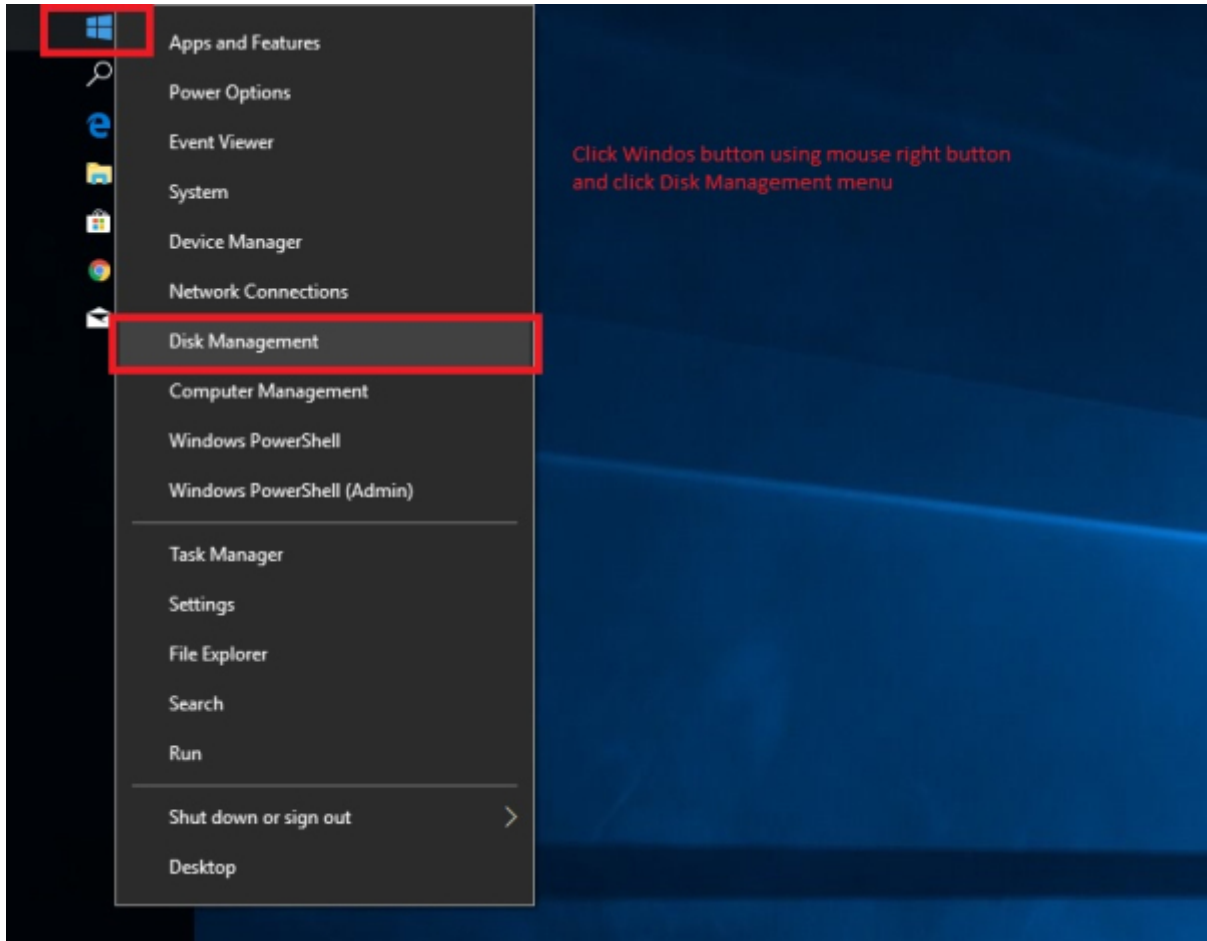

'Browse'

'Write'

SD

1. 가 SD SMS-200
2. SMS-200

SD

The screenshot shows the Windows Disk Management console. At the top, a table lists the system's volumes. Below this, the graphical representation of Disk 0 and Disk 1 is shown. Disk 0 is a basic disk with a total capacity of 59.98 GB, containing a 450 MB Recovery Partition, a 99 MB EFI System Partition, and a 59.45 GB NTFS primary partition (C:). Disk 1 is a removable disk with a total capacity of 7.45 GB, containing a 286 MB primary partition, a 244 MB primary partition, a 6.88 GB primary partition, and a 44 MB unallocated space. A red rectangle highlights the Disk 1 section.