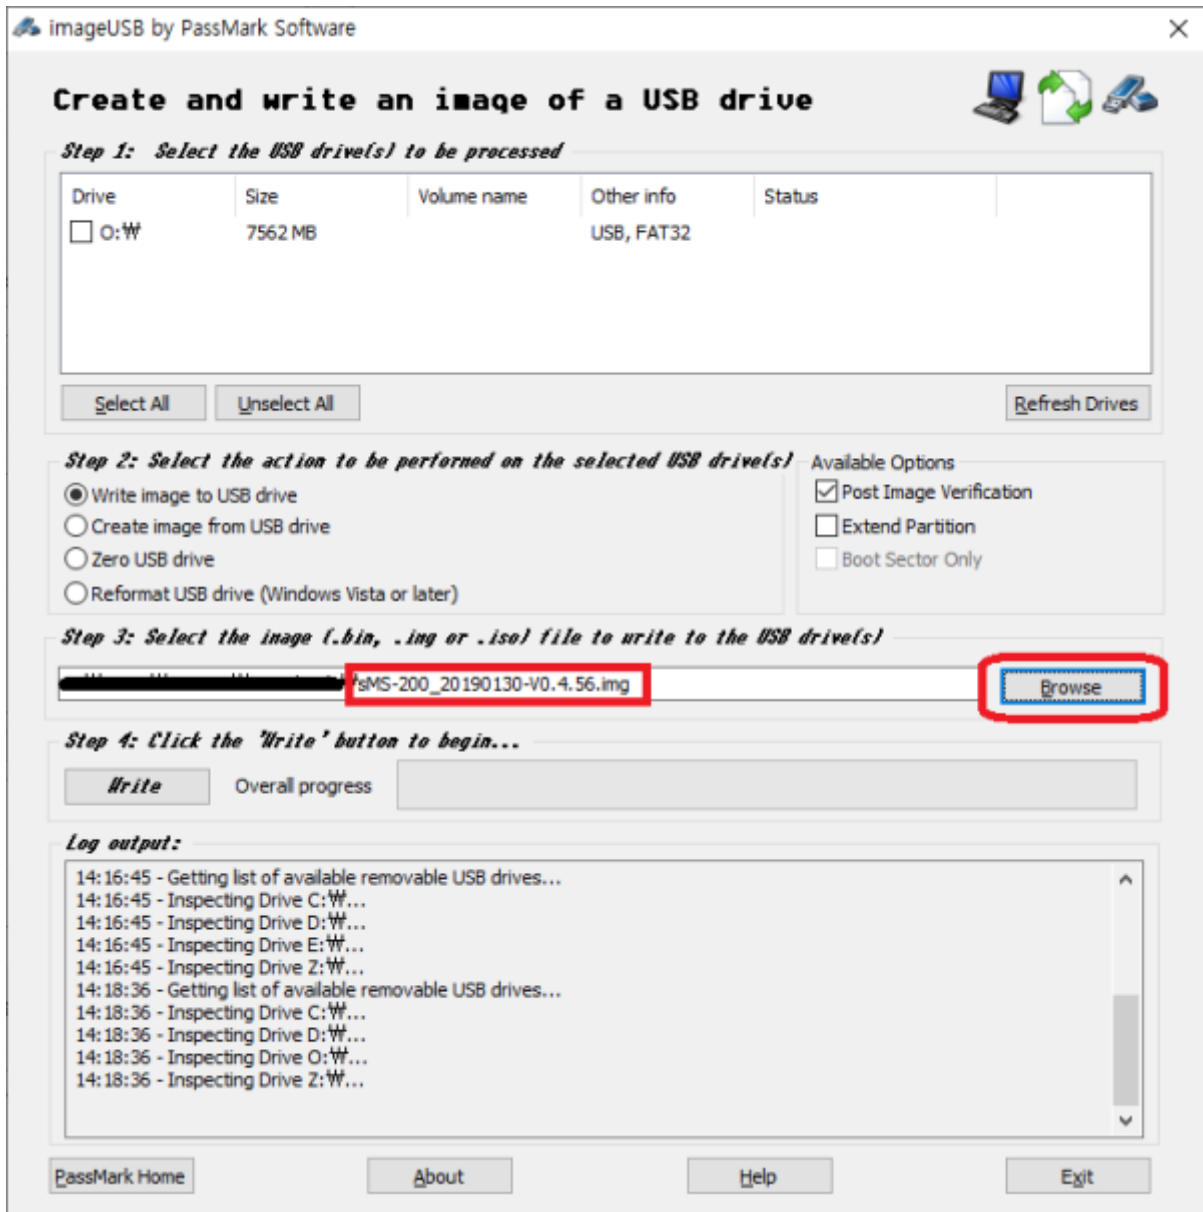

mSD

micro SD

Windows

1. SD
.(3.0 GB .gz) [new micro SD card image](#)
2. SD
.(7.9 GB .img)
3. PC [imageUSB](#) ,
4. SMS-200 SD
SD PC .

imageUSB

[imageUSB](#) , USB 가 ,
'Refresh Drives' .

USB

USB

'Browse'

'Write'

SD

1. 가 SD SMS-200
2. SMS-200

SD

The screenshot shows the Windows Disk Management console. At the top, a table lists the system's volumes. Below this, the graphical representation of Disk 0 and Disk 1 is shown. Disk 0 is a basic disk with a total capacity of 59.98 GB, containing a 450 MB Recovery Partition, a 99 MB EFI System Partition, and a 59.45 GB NTFS primary partition (C:). Disk 1 is a removable disk with a total capacity of 7.45 GB, containing a 286 MB primary partition, a 244 MB primary partition, a 6.88 GB primary partition, and a 44 MB unallocated space. A red rectangle highlights the Disk 1 section.