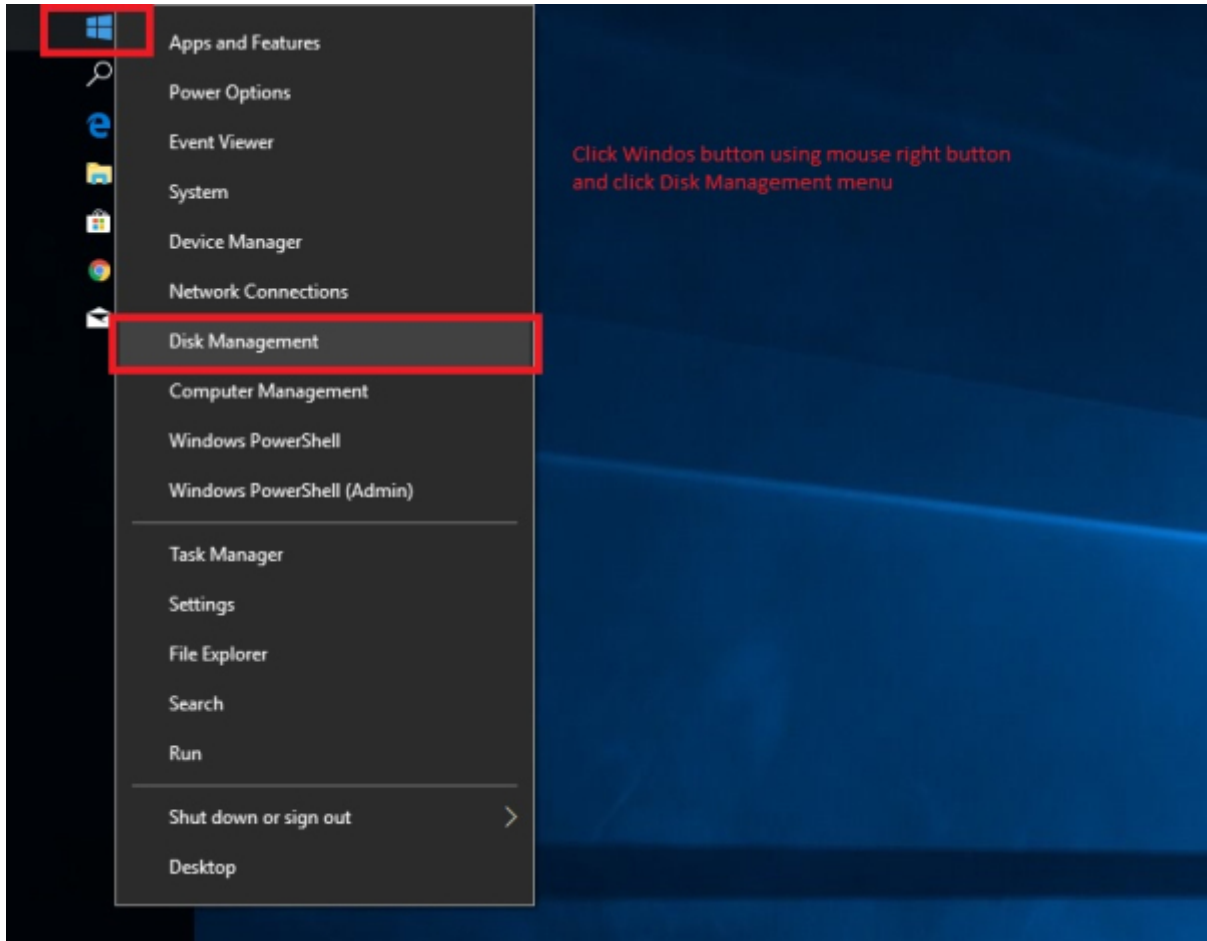

'Browse'

'Write'

SD

1. 가 SD SMS-200
2. SMS-200

SD

The screenshot shows the Windows Disk Management console. At the top, a table lists the system's volumes. Below this, the graphical representation of Disk 0 and Disk 1 is shown. Disk 0 is a 59.98 GB Basic disk with three partitions: a 450 MB Recovery Partition, a 99 MB EFI System Partition, and a 59.45 GB NTFS Primary Partition (C:). Disk 1 is a 7.45 GB Removable disk with four partitions: a 286 MB Primary Partition, a 244 MB Primary Partition, a 6.88 GB Primary Partition, and a 44 MB Unallocated space. A red box highlights the Disk 1 section.