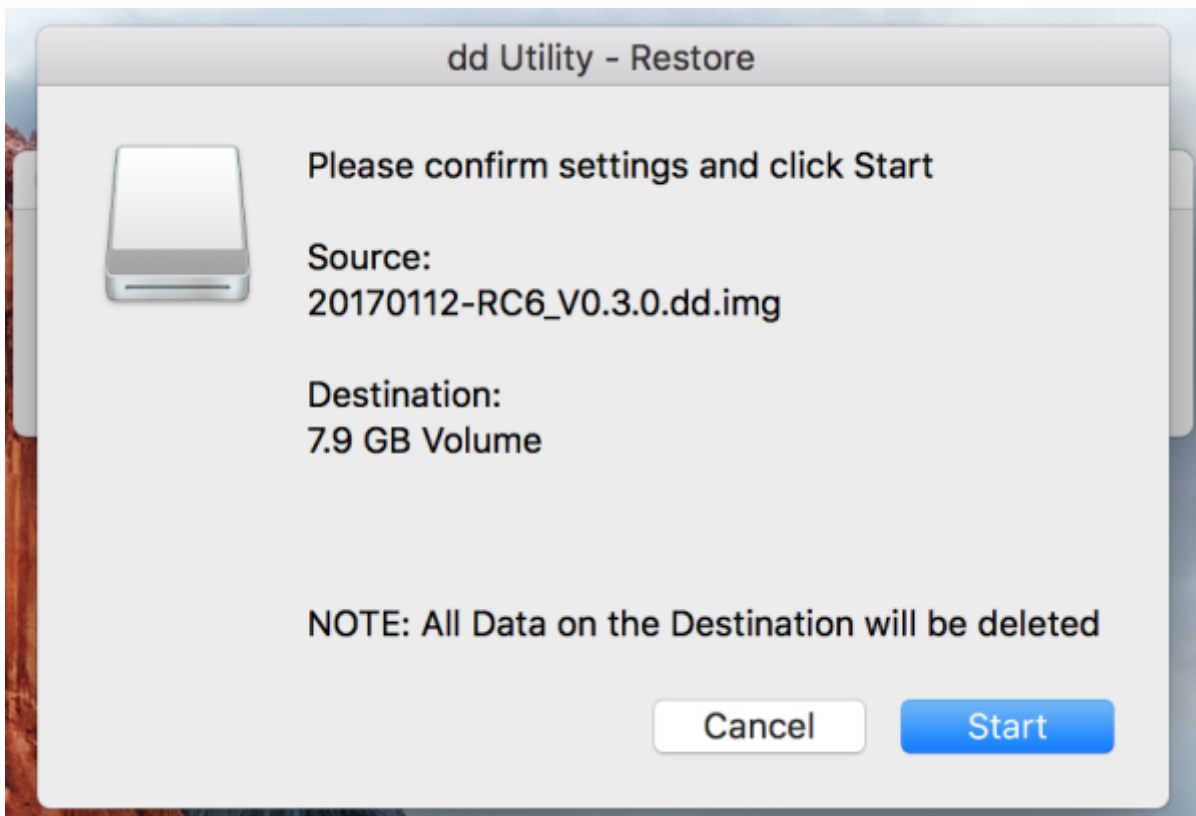

macOS

1. SD (3.0 GB .gz) new micro SD card image
2. dd-utility . <https://www.thefanclub.co.za> github
3. SMS-200 SD PC SD

Start Restore

dd-utility 'Restore' .img

SD

sMS-200

SD

dd-utility