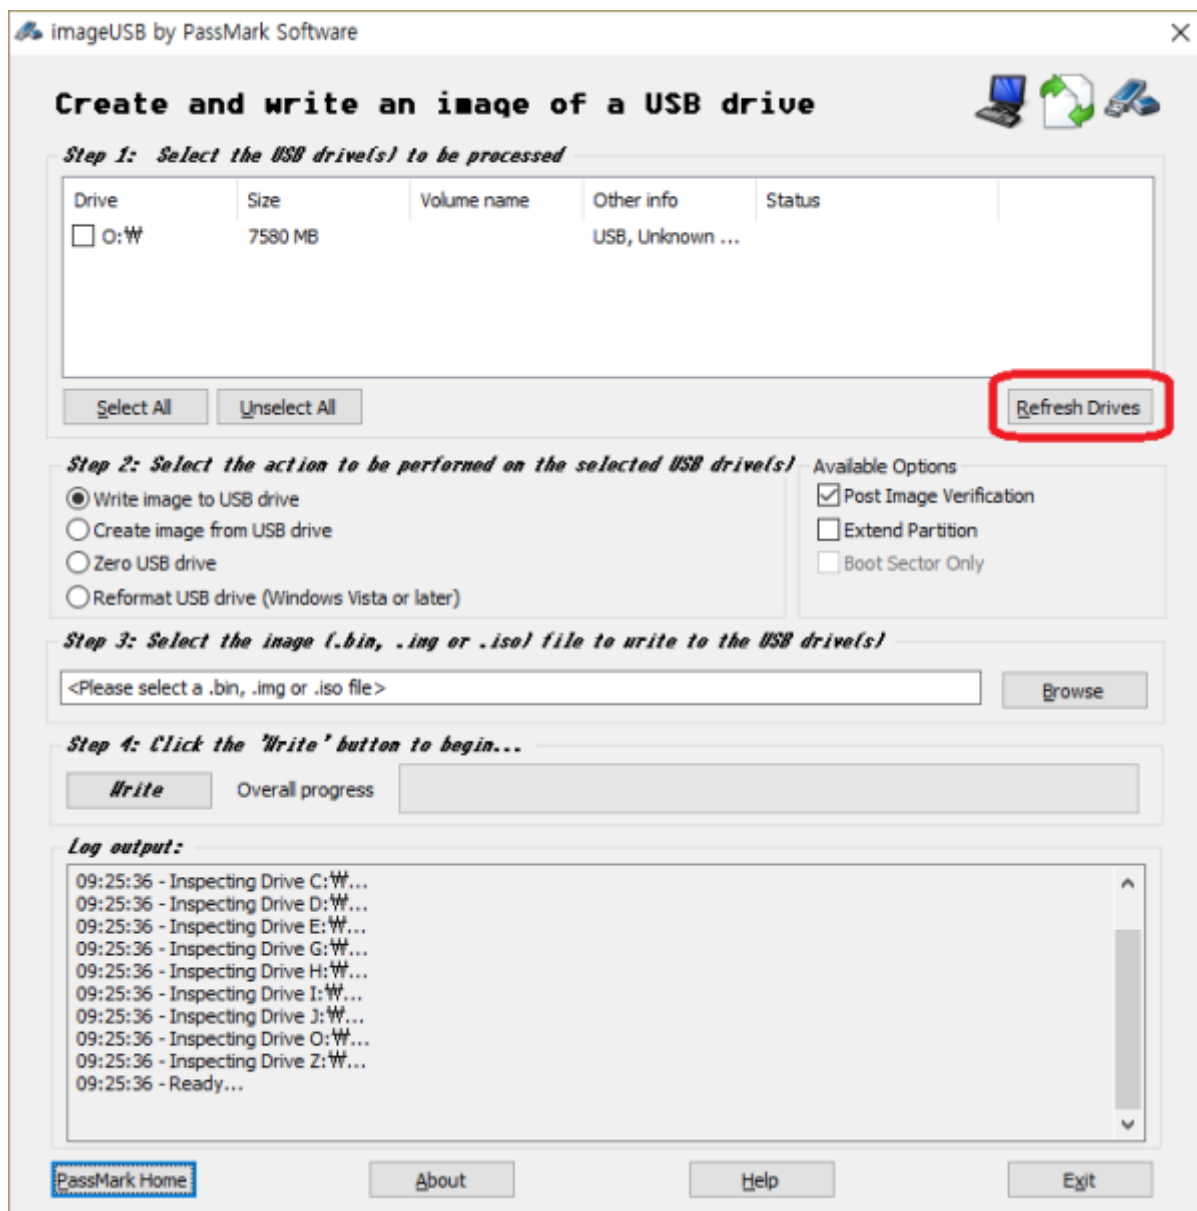

mSD

micro SD

Windows

1. SD
.(3.0 GB .gz) [new micro SD card image](#)
2. SD
.(7.9 GB .img)
3. PC [imageUSB](#) ,
4. SMS-200 SD
SD PC .

imageUSB

[imageUSB](#) , USB 가 ,
'Refresh Drives' .

USB

USB

'Browse'

'Write'

SD

- 1. 가 SD SMS-200
- 2. SMS-200

SD

The screenshot shows the Windows Disk Management console. At the top, a table lists the system's volumes. Below this, the details for Disk 0 and Disk 1 are shown. A red rectangle highlights the Disk 1 section, which includes a 286 MB primary partition, a 244 MB primary partition, a 6.88 GB primary partition, and 44 MB of unallocated space.