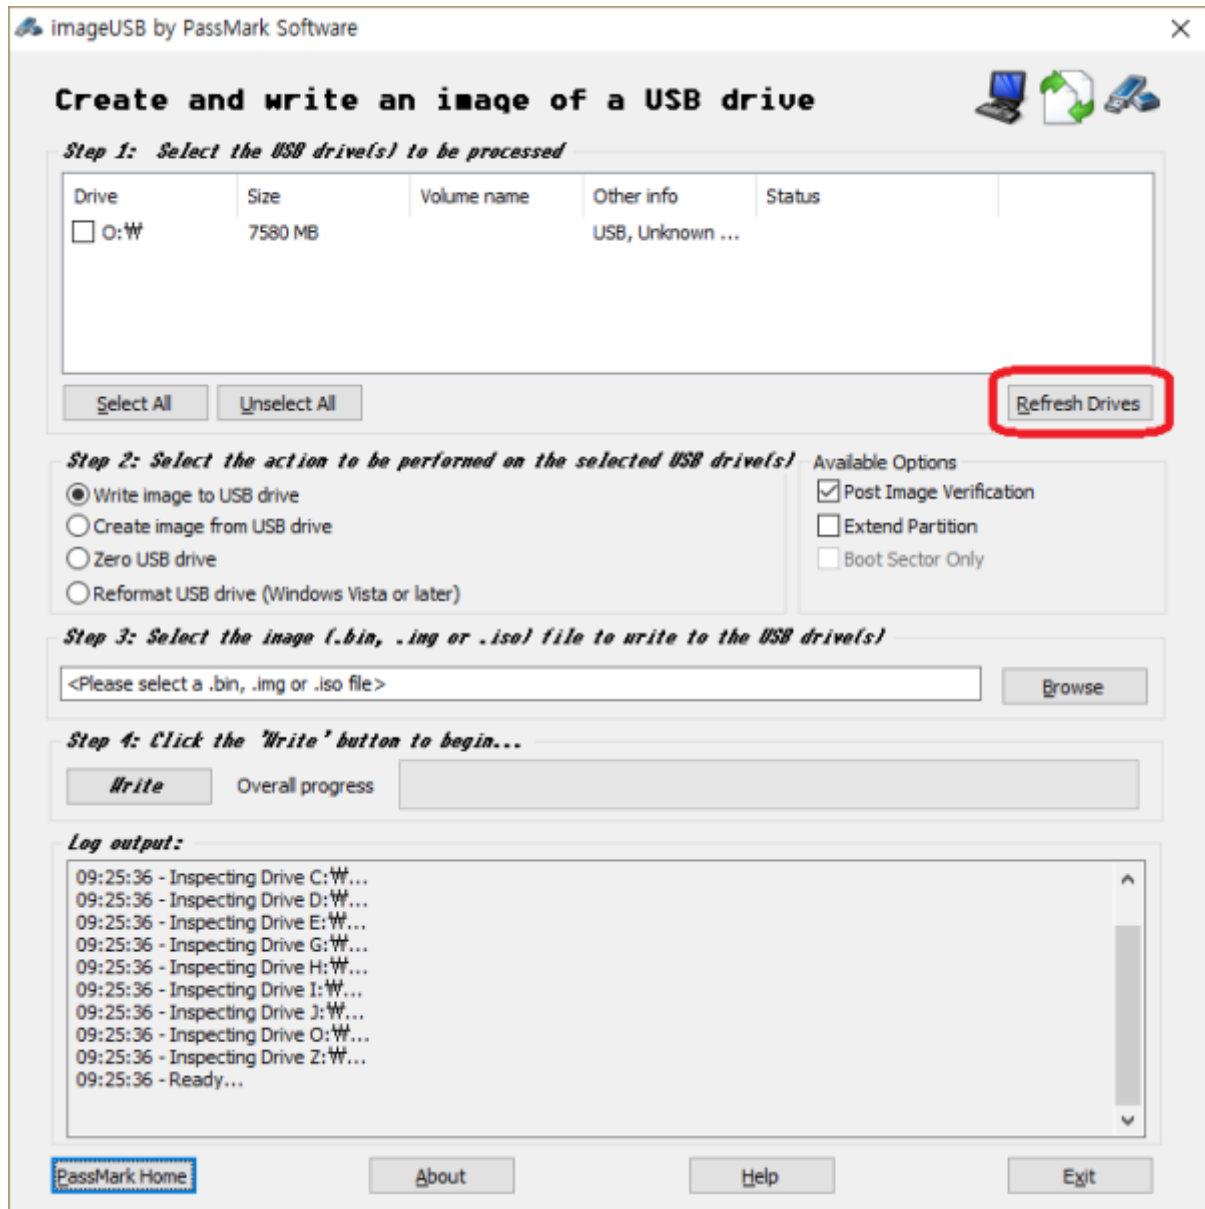

mSD

micro SD

Windows

1. SD
.(3.0 GB .gz) [new micro SD card image](#)
2. SD
.(7.9 GB .img)
3. PC [imageUSB](#) ,
4. SMS-200 SD
SD PC .

imageUSB

[imageUSB](#) , USB 가 ,
'Refresh Drives' .

USB

USB

'Browse'

'Write'

SD

1. 가 SD SMS-200
2. SMS-200

SD

The screenshot shows the Windows Disk Management console. At the top, a table lists the system's volumes. Below this, the graphical representation of Disk 0 and Disk 1 is shown. Disk 0 is a 59.98 GB Basic disk with three partitions: a 450 MB Recovery Partition, a 99 MB EFI System Partition, and a 59.45 GB NTFS Primary Partition (C:). Disk 1 is a 7.45 GB Removable disk with four partitions: a 286 MB Primary Partition, a 244 MB Primary Partition, a 6.88 GB Primary Partition, and a 44 MB Unallocated space. A red box highlights the Disk 1 section.