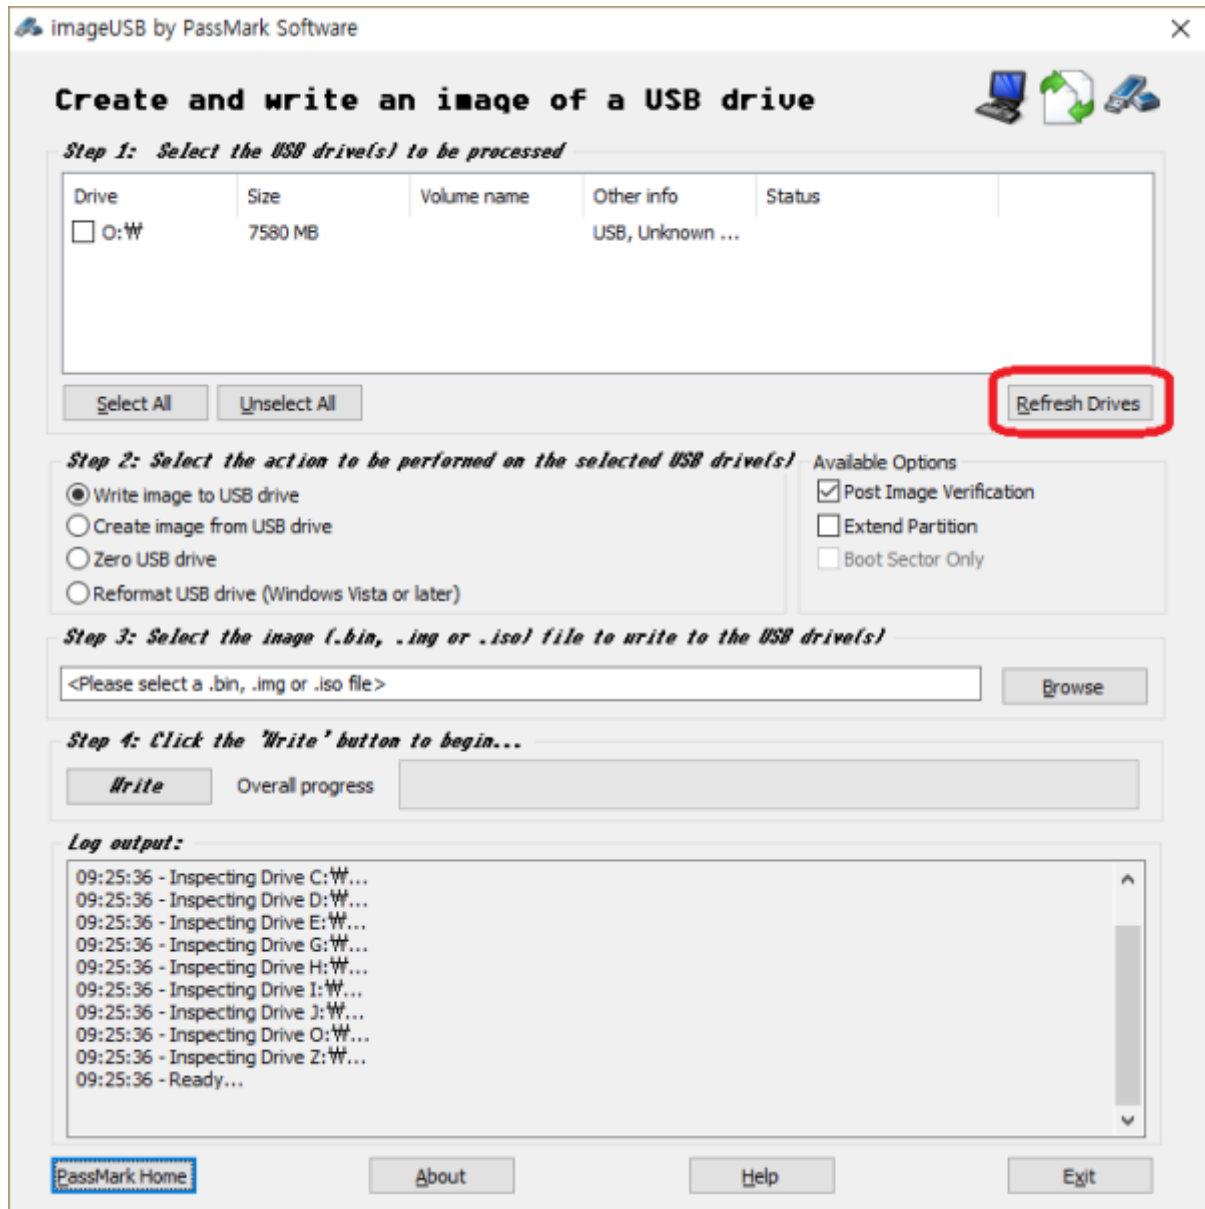

mSD

micro SD

Windows

1. SD
.(3.0 GB .gz) [new micro SD card image](#)
2. SD
.(7.9 GB .img)
3. PC [imageUSB](#) ,
4. SMS-200 SD
SD PC .

imageUSB

[imageUSB](#) , USB 가 ,
'Refresh Drives' .

USB

USB

'Browse'

'Write'

SD

- 1. 가 SD SMS-200
- 2. SMS-200

SD

The screenshot shows the Windows Disk Management console. At the top, there is a table listing disk volumes. Below this, the graphical representation of Disk 0 and Disk 1 is shown. Disk 0 is a basic disk with 59.98 GB capacity, containing a 450 MB Recovery Partition, a 99 MB EFI System Partition, and a 59.45 GB NTFS primary partition (C:). Disk 1 is a removable disk with 7.45 GB capacity, containing a 286 MB Primary Partition, a 244 MB Primary Partition, a 6.88 GB Primary Partition, and a 44 MB Unallocated space. A red rectangle highlights the Disk 1 section.