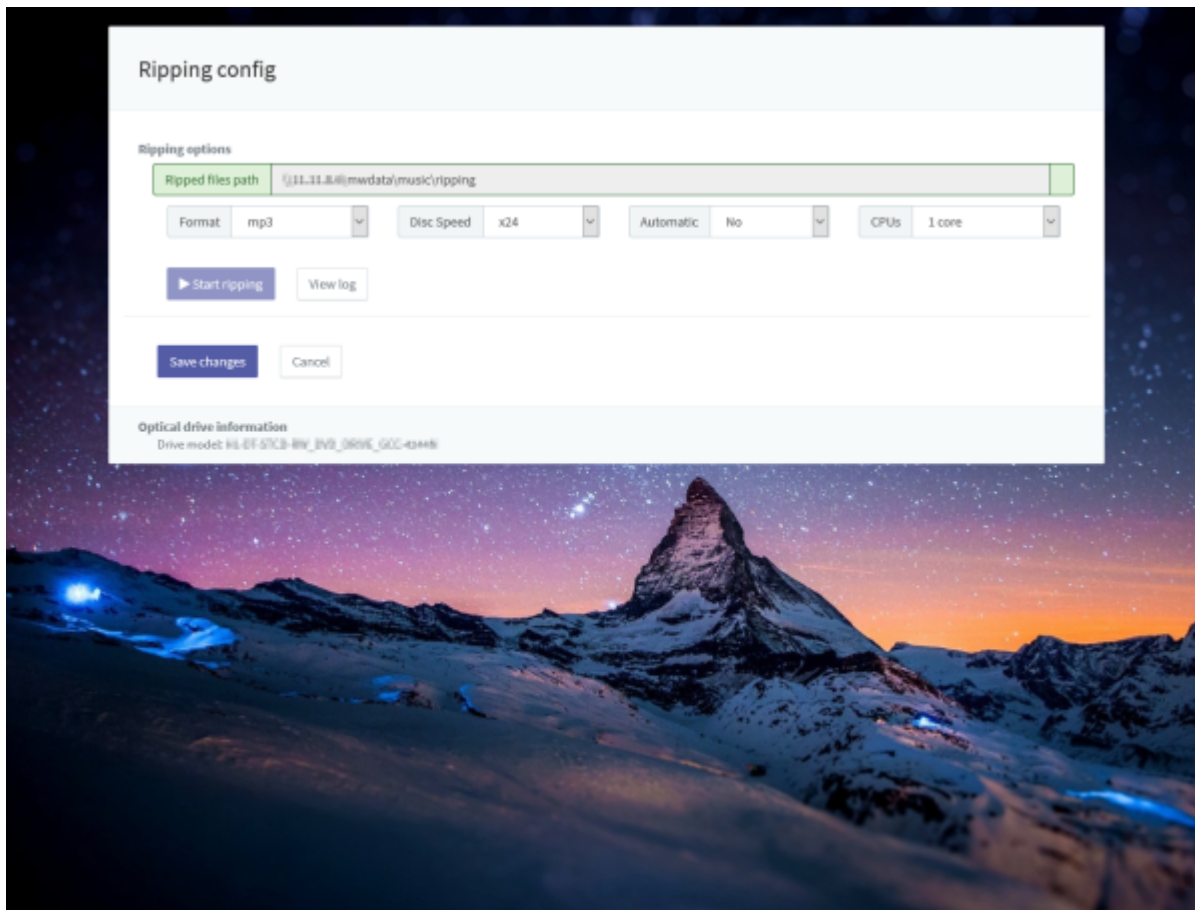

CD Ripping

aiff, mp3, wav flac . 'Automatic' , CD

<\\eunhasu\mwddata\music\ripping>

 Check the optical disk drive first before you try to rip.

From:
<https://www.docs.sotm-audio.com/> - **SotM docs**

Permanent link:
https://www.docs.sotm-audio.com/doku.php?id=ko:cd_ripping&rev=1541745773