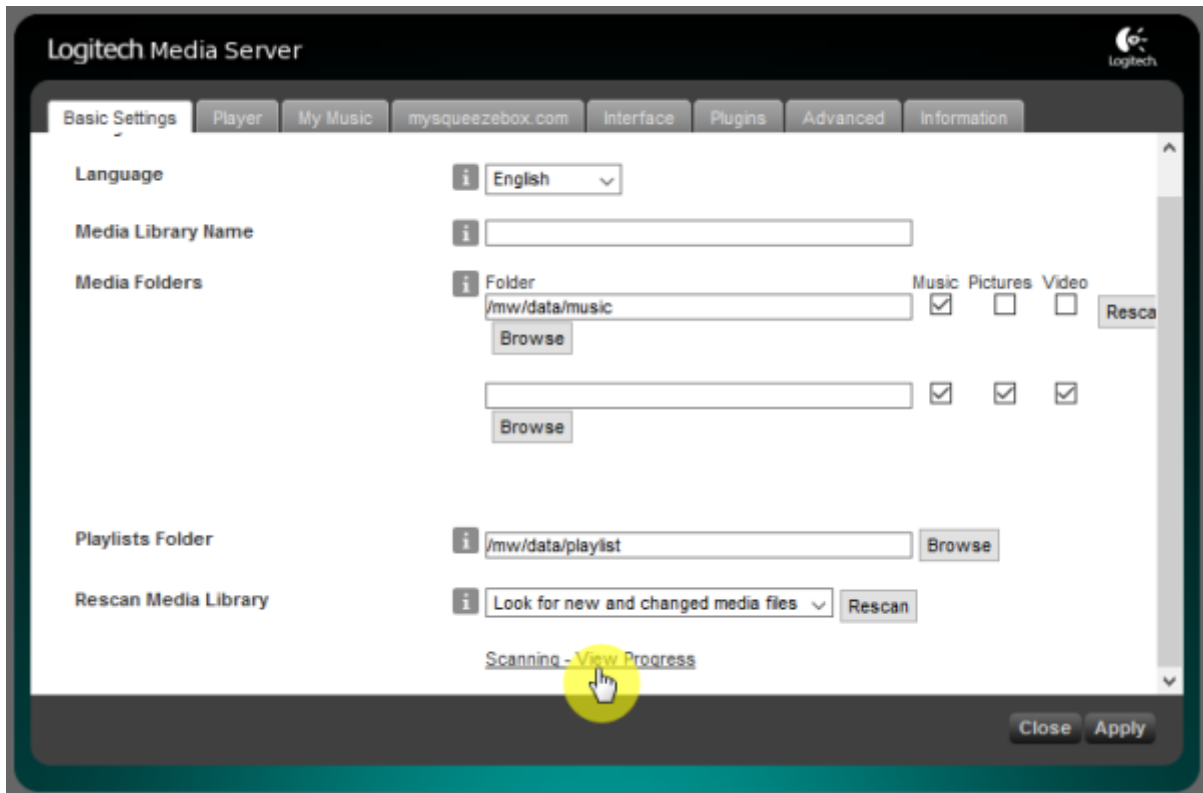

Configuration

LMS library rescan guide

[Move on to Settings menu page.](#)

Click "Rescan" button to start scan on Basic Settings tab.

Click "Scanning - View Progress" link at bottom of page if you'd like to see scanning states.

Scanning states screen.

ickStream

ickStream plugin provides lots of third-party feature like Quboz, TIDAL. Install guide are following.

- http://wiki.ickstream.com/index.php/Open_Beta_Squeezebox_Installation