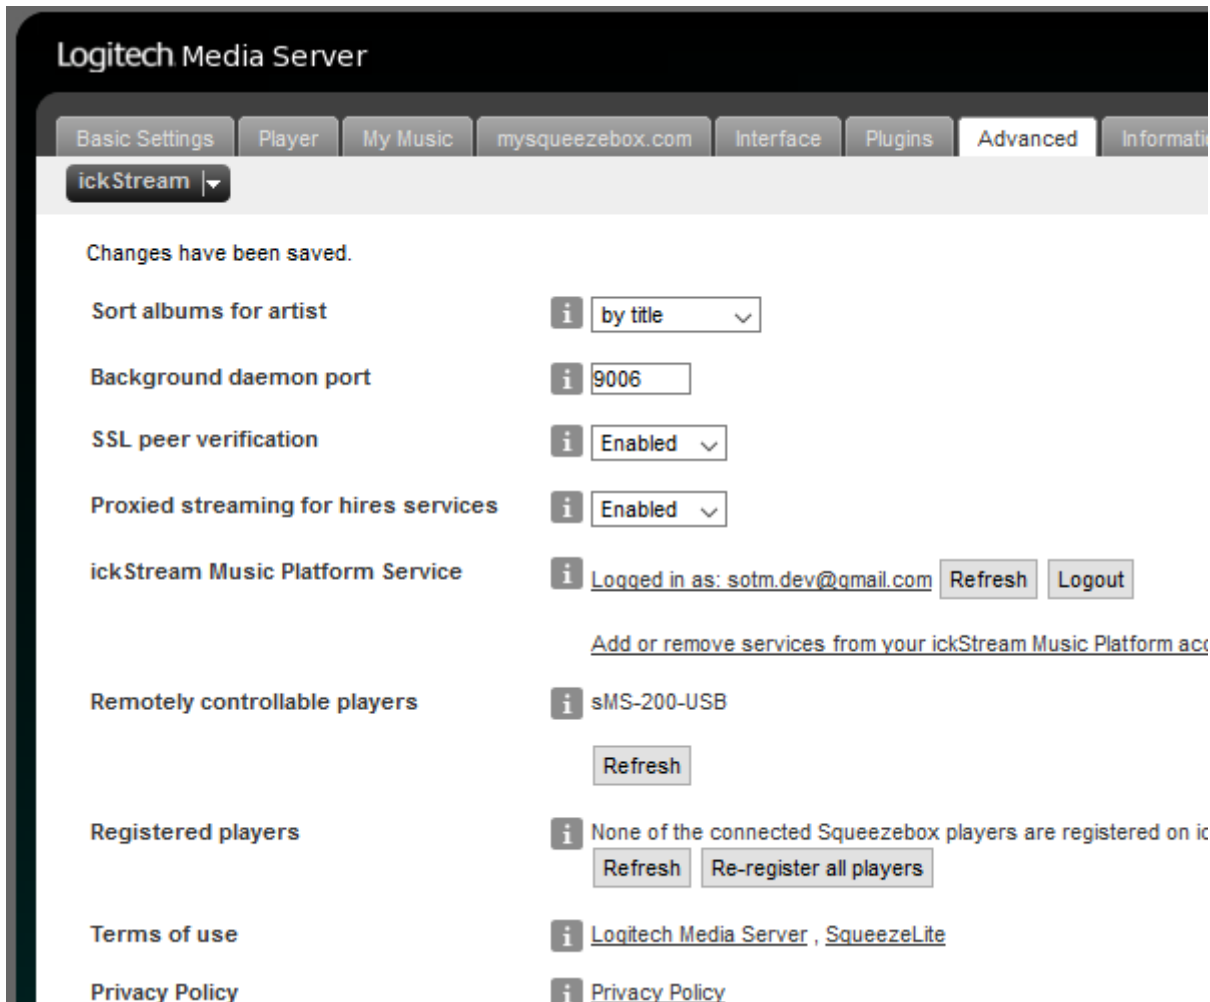

Configuration

LMS library rescan guide

[Move on to Settings menu page.](#)

Click "Rescan" button to start scan on Basic Settings tab.

Click "Scanning - View Progress" link at bottom of page if you'd like to see scanning states.

Scanning states screen.

ickStream

ickStream plugin provides lots of third-party feature like Quboz, TIDAL. Install guide are following.

- http://wiki.ickstream.com/index.php/Open_Beta_Squeezebox_Installation

After finish ickStream plugin installation, you have to agree EULA and login ickStream in LMS > Settings > Advanced > ickStream page.

Login complete.

You can see ickStream item in My Apps of LMS main screen.