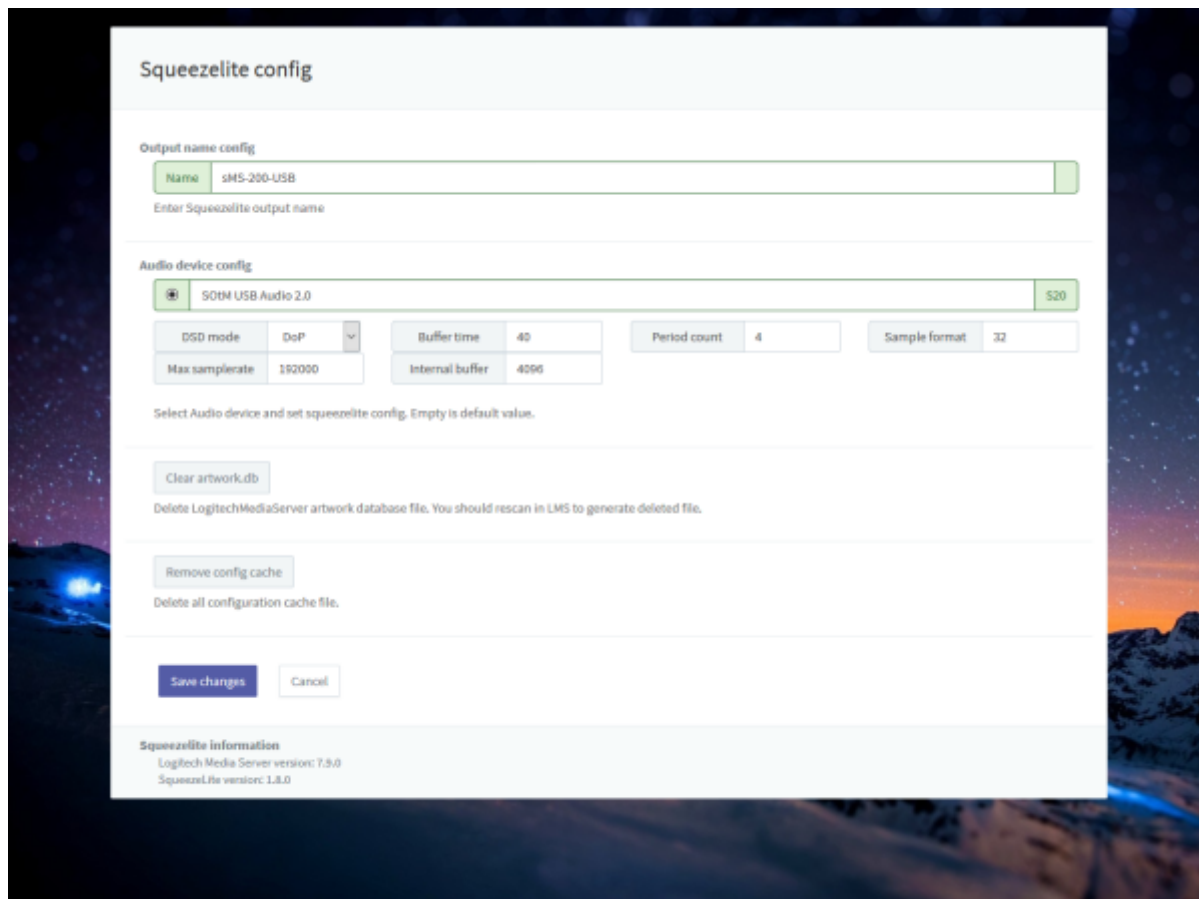

Squeezelite / Logitech Media Server

Squeezelite is a network music player which could be used with Logitech Media Server(aka. LMS). Eunhasu has LMS inside of itself which is available Tidal, Qobuz and internet radio.

Scanning states screen.

ickStream

ickStream plugin provides lots of third-party feature like Quboz, TIDAL. Install guide are following.

- http://wiki.ickstream.com/index.php/Open_Beta_Squeezebox_Installation