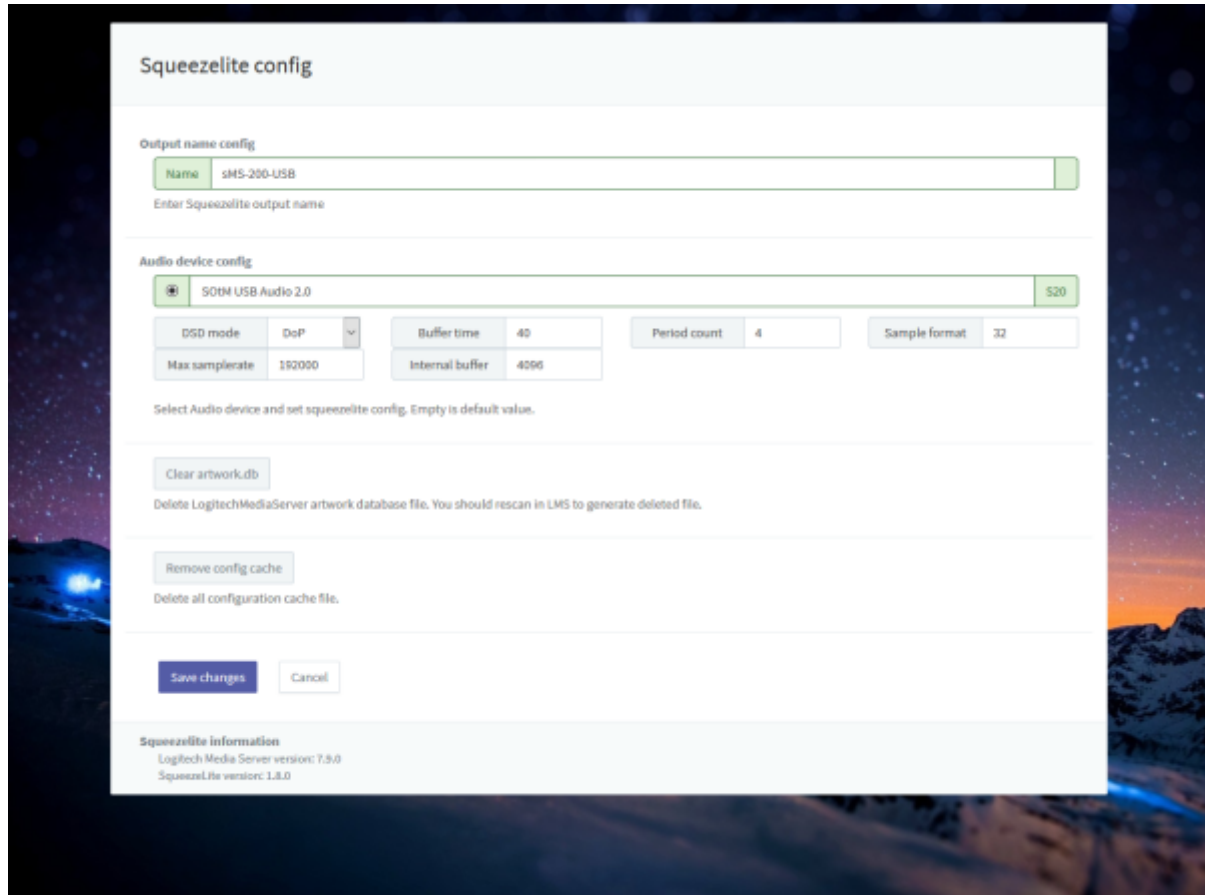

Squeezelite / Logitech Media Server

Squeezelite is a network music player which could be used with Logitech Media Server(aka. LMS). Eunhasu has LMS inside of itself which is available Tidal, Qobuz and internet radio.

Scanning states screen.

ickStream

ickStream plugin provides lots of third-party feature like Quboz, TIDAL. Install guide are following.

- http://wiki.ickstream.com/index.php/Open_Beta_Squeezebox_Installation