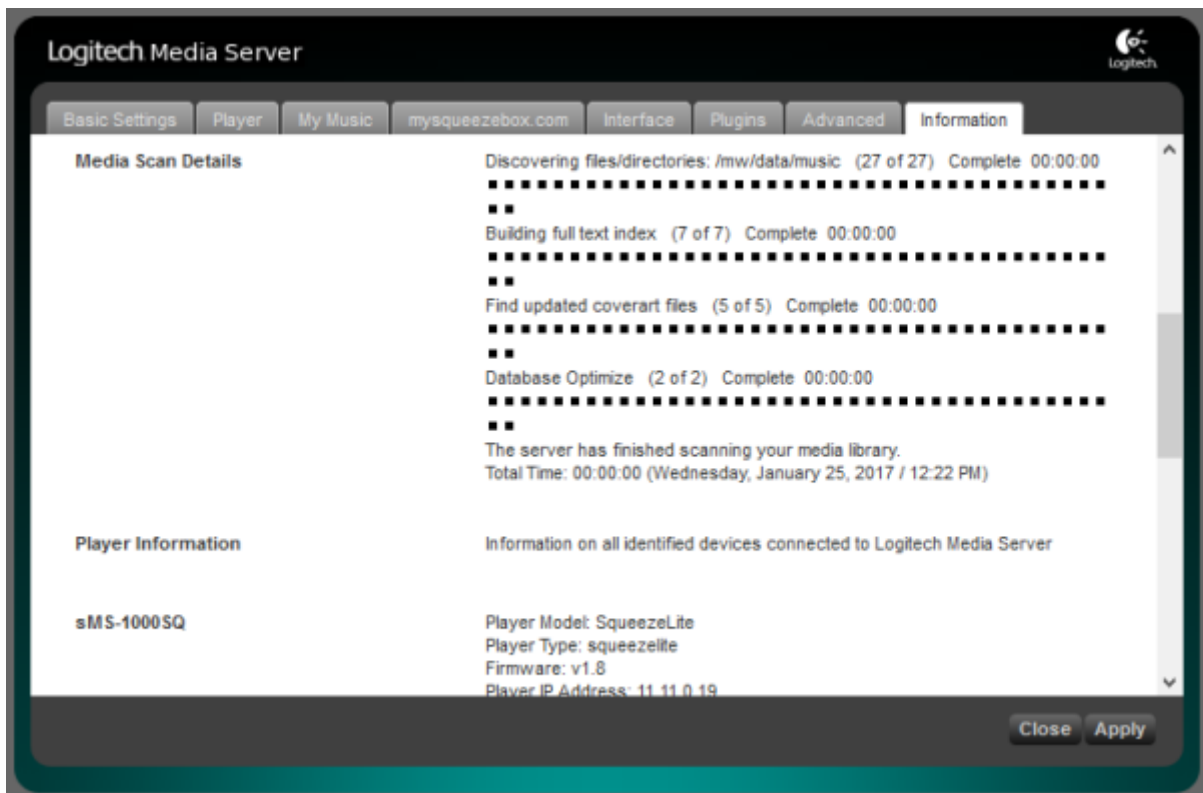

Configuration

LMS library rescan guide

[Move on to Settings menu page.](#)

Click "Rescan" button to start scan on Basic Settings tab.

Click "Scanning - View Progress" link at bottom of page if you'd like to see scanning states.

Scanning states screen.

ickStream

ickStream plugin provides lots of third-party feature like Quboz, TIDAL. Install guide are following.

- http://wiki.ickstream.com/index.php/Open_Beta_Squeezebox_Installation