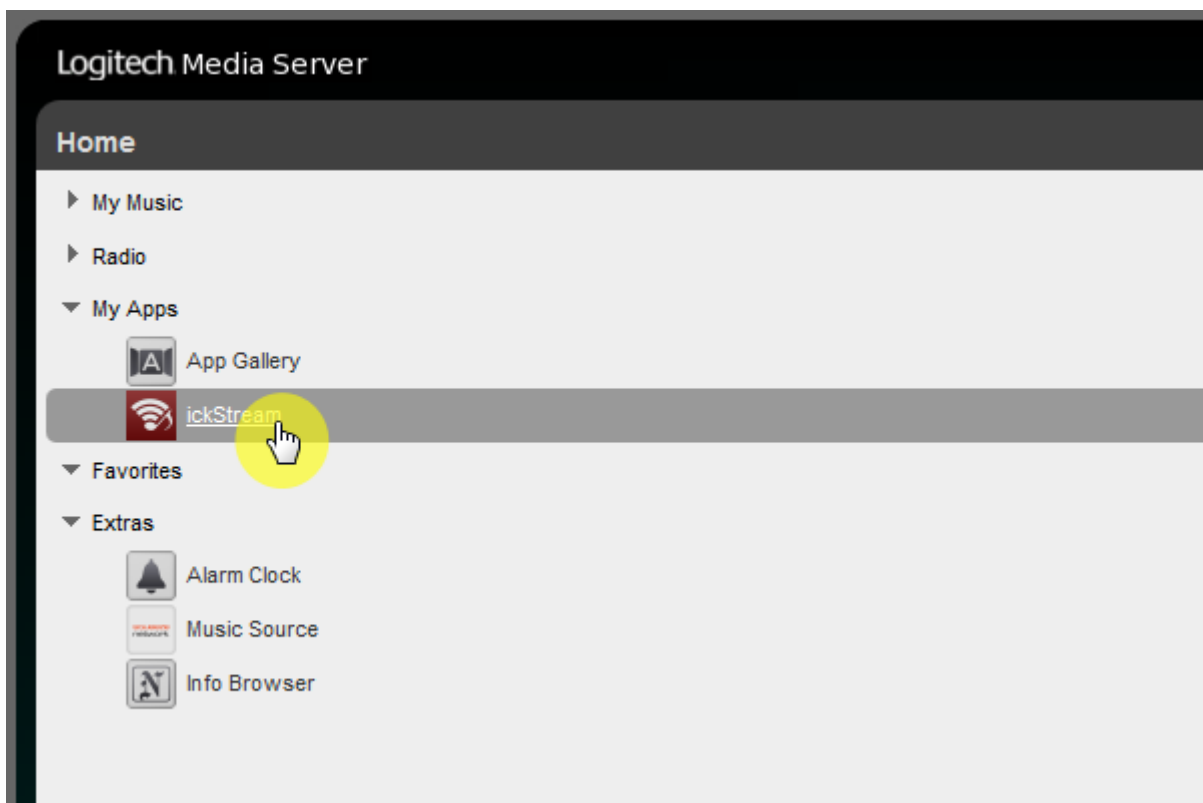

You can see ickStream item in My Apps of LMS main screen.