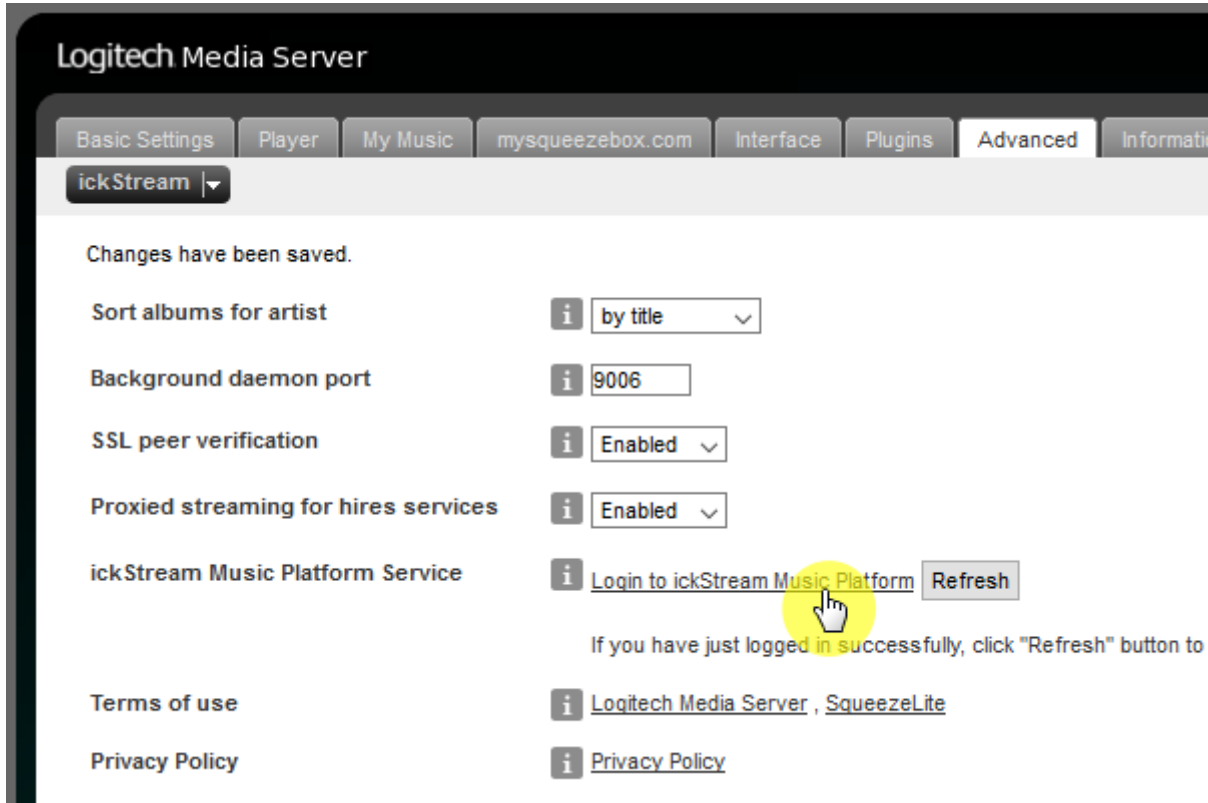

Configuration

LMS library rescan guide

[Move on to Settings menu page.](#)

Click "Rescan" button to start scan on Basic Settings tab.

Click "Scanning - View Progress" link at bottom of page if you'd like to see scanning states.

Scanning states screen.

ickStream

ickStream plugin provides lots of third-party feature like Quboz, TIDAL. Install guide are following.

- http://wiki.ickstream.com/index.php/Open_Beta_Squeezebox_Installation

After finish ickStream plugin installation, you have to agree EULA and login ickStream in LMS > Settings > Advanced > ickStream page.

Login complete.

You can see ickStream item in My Apps of LMS main screen.