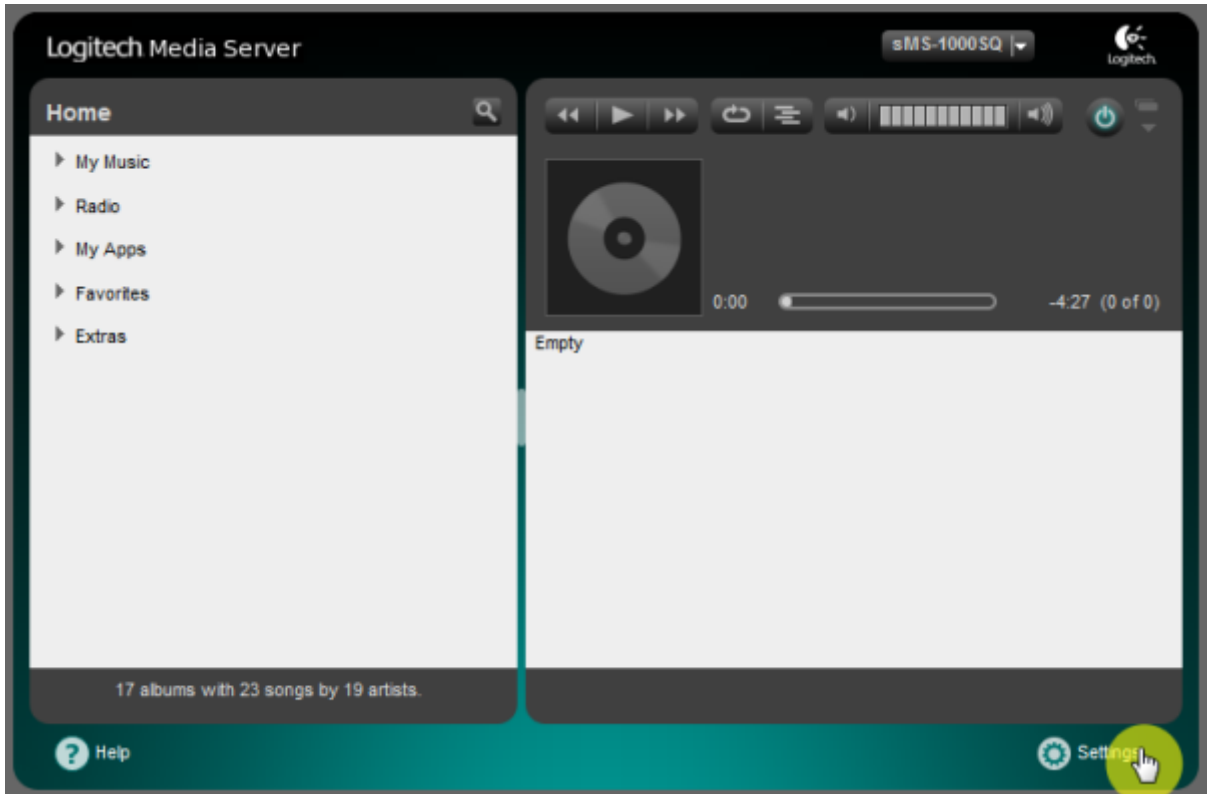

Click "Rescan" button to start scan on Basic Settings tab.