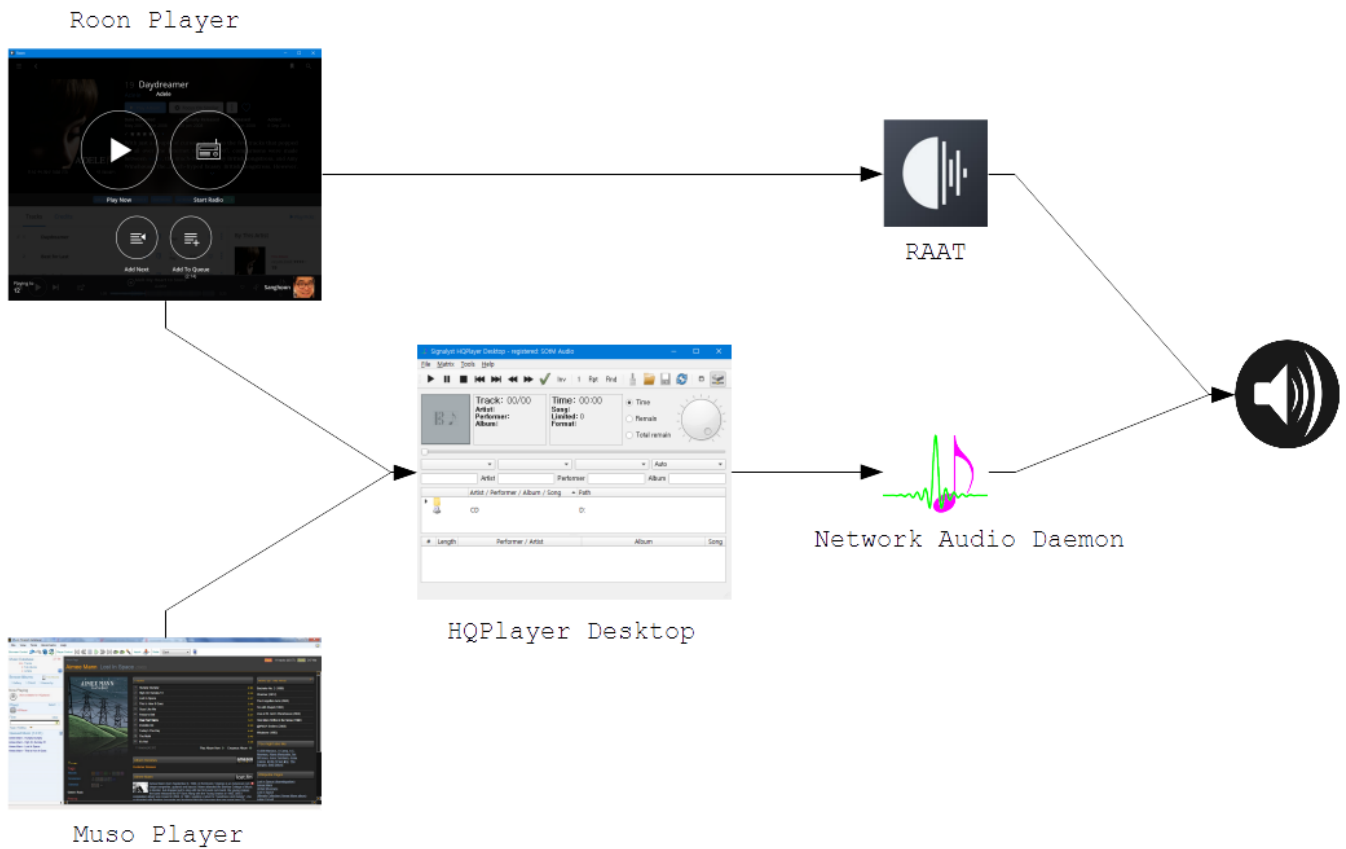

concept diagram

reference

- [Roon](#)
- [HQPlayer Desktop](#)
- [Muso Player](#)

From:
<https://docs.sotm-audio.com/> - **SOtM docs**

Permanent link:
https://docs.sotm-audio.com/doku.php?id=en:sms-200_bridge_services