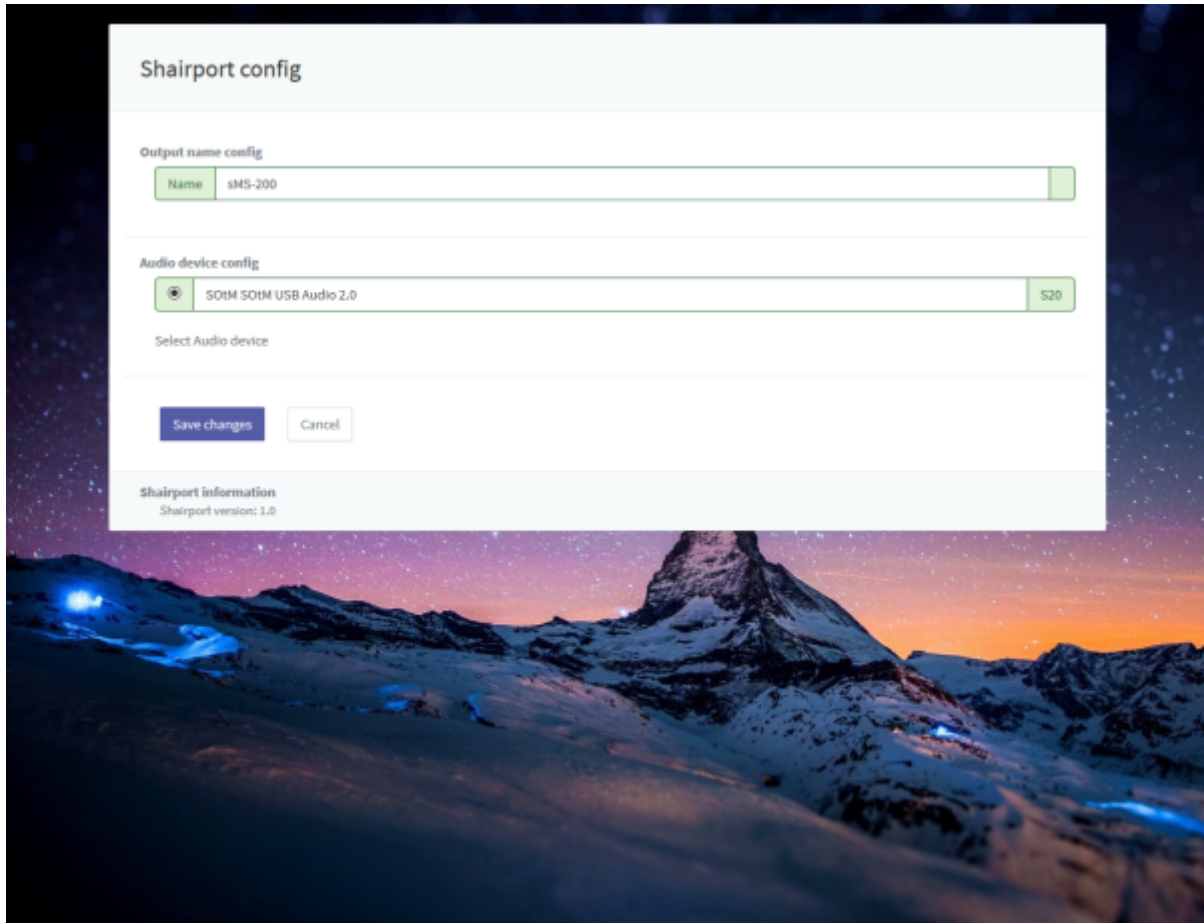

Shairport

Shairport is a clone of Apple®'s AirPlay® feature. You can playback music when you used AirPlay® of Apple® product.

Shairport config page is simple and just select output audio. 'Name' item is for Apple® iDevices.

Example operation by Music app. Other apps could be different UI/UX to select audio output.

Touch airplay icon at bottom of Music app,

You can select output device like screen shot. Like example capture screen, if you select sMS-200, music would be out from sMS-200 device.