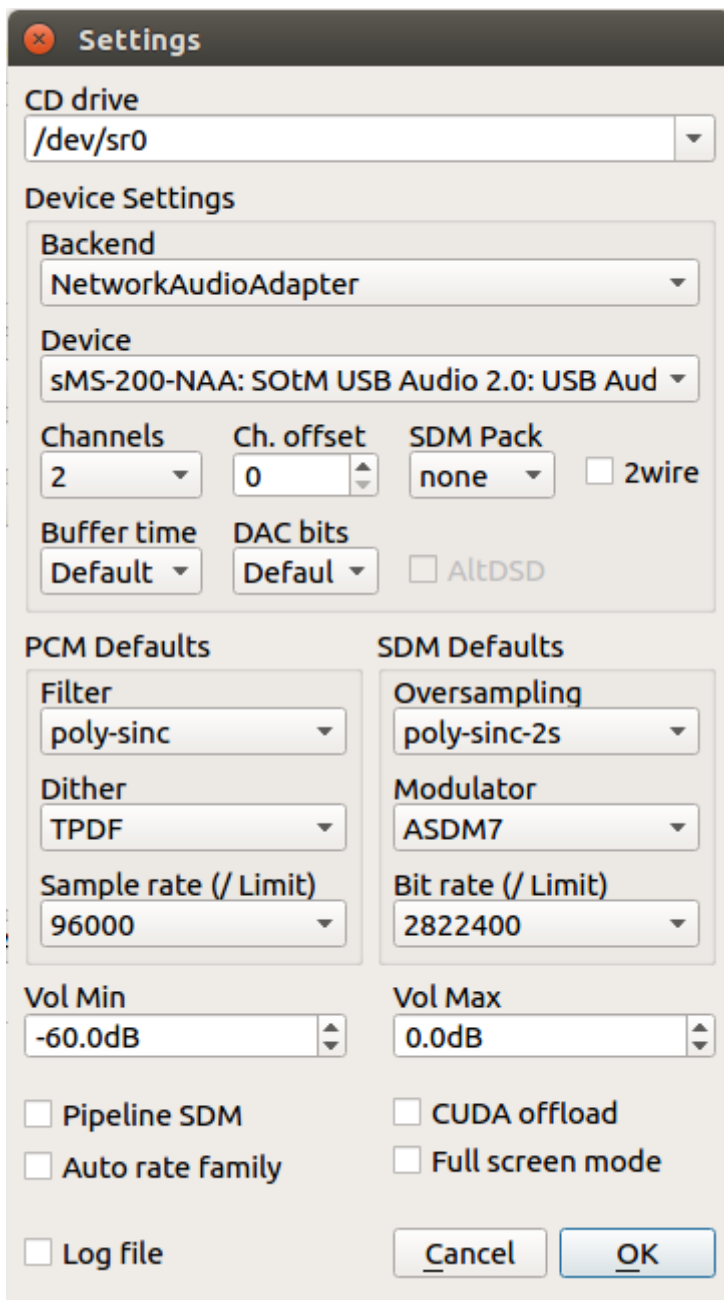

This screen shot is from HQPlayer Desktop settings menu.