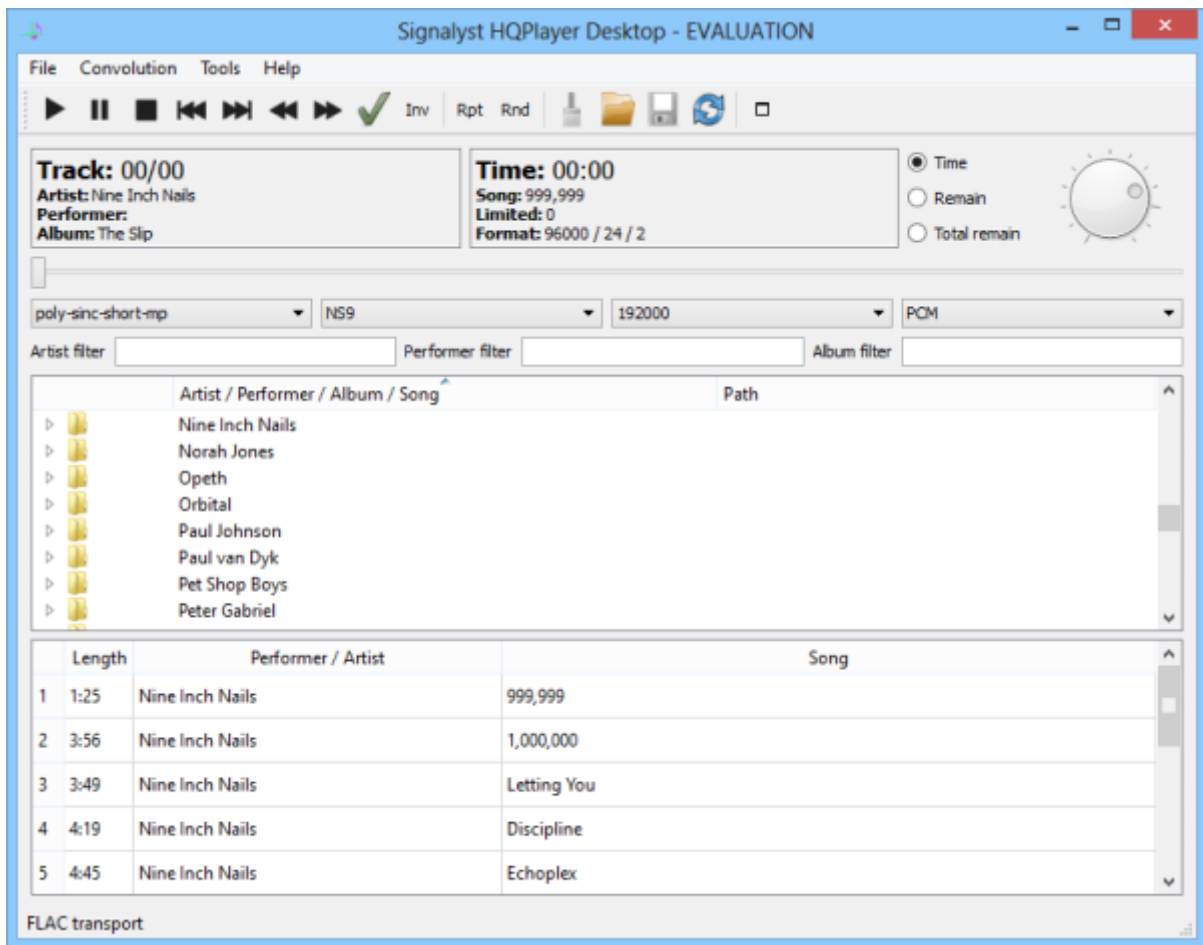

HQPlayer NAA

HQPlayer Desktop is a high performance media player to be able to upsample music file on Windows, mac and Linux OS. HQPlayer NAA is working like a bridge to connect HQplayer Desktop over network to plays music files bridge between HQPlayer Desktop and device via local network. Especially, NAA is a superb for DSD playback.